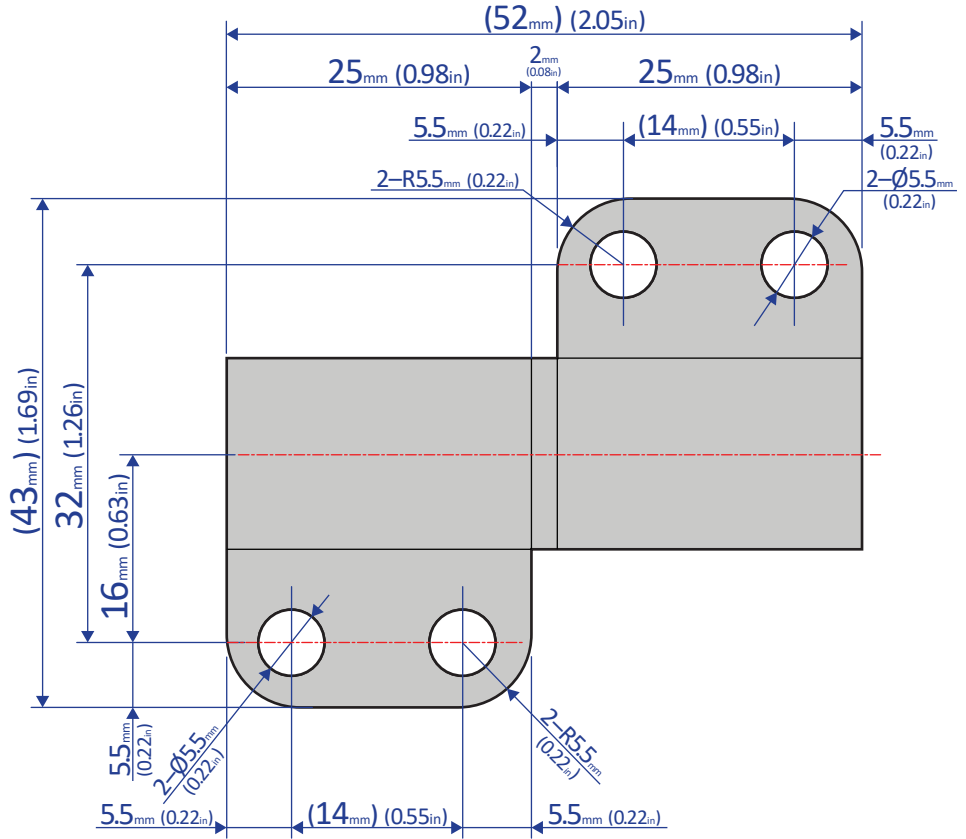

## ROTARY DAMPER – HINGE TYPE

when used as a hinge

Structure

**Bansbach** *easylift*<sup>®</sup>

50 West Drive • Melbourne, Florida 32904  
(321) 253-1999 • [www.easylift.com](http://www.easylift.com) • [www.damper.net](http://www.damper.net)