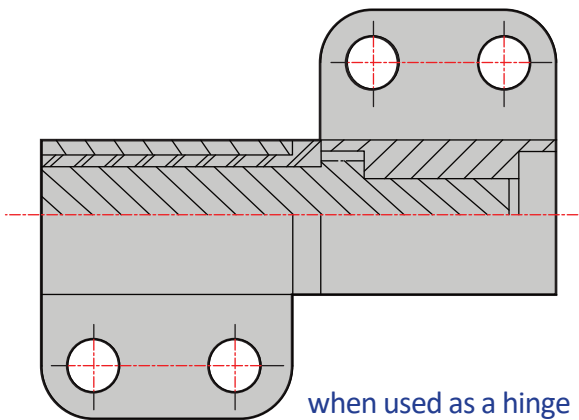

## ROTARY DAMPER – HINGE TYPE

when used as a hinge

Structure

**Bansbach** *easylift*<sup>®</sup>

50 West Drive • Melbourne, Florida 32904  
(321) 253-1999 • [www.easylift.com](http://www.easylift.com) • [www.damper.net](http://www.damper.net)