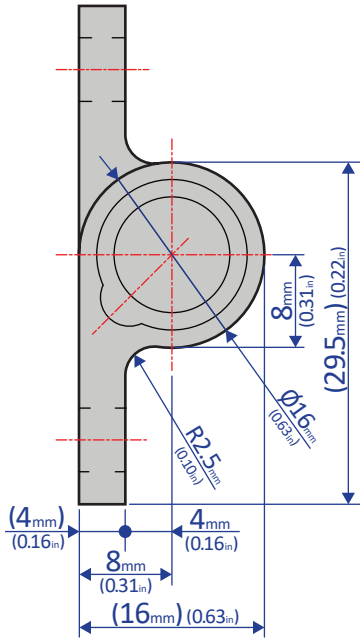

## ROTARY DAMPER – HINGE TYPE

when used as a hinge

Structure

**Bansbach** *easylift*<sup>®</sup>

50 West Drive • Melbourne, Florida 32904  
(321) 253-1999 • [www.easylift.com](http://www.easylift.com) • [www.damper.net](http://www.damper.net)