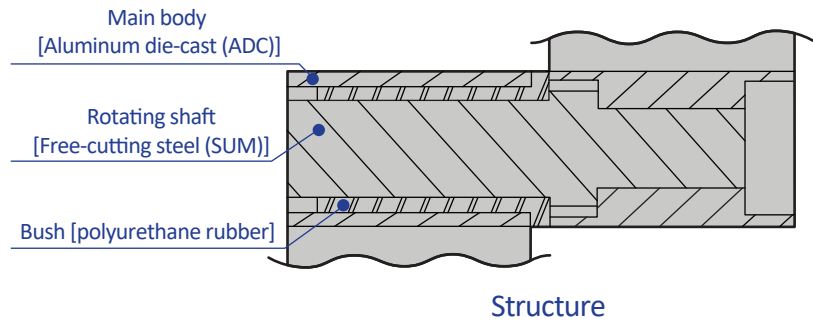

## ROTARY DAMPER – HINGE TYPE

when used as a hinge

Structure

**Bansbach** *easylift*<sup>®</sup>

50 West Drive • Melbourne, Florida 32904  
(321) 253-1999 • [www.easylift.com](http://www.easylift.com) • [www.damper.net](http://www.damper.net)