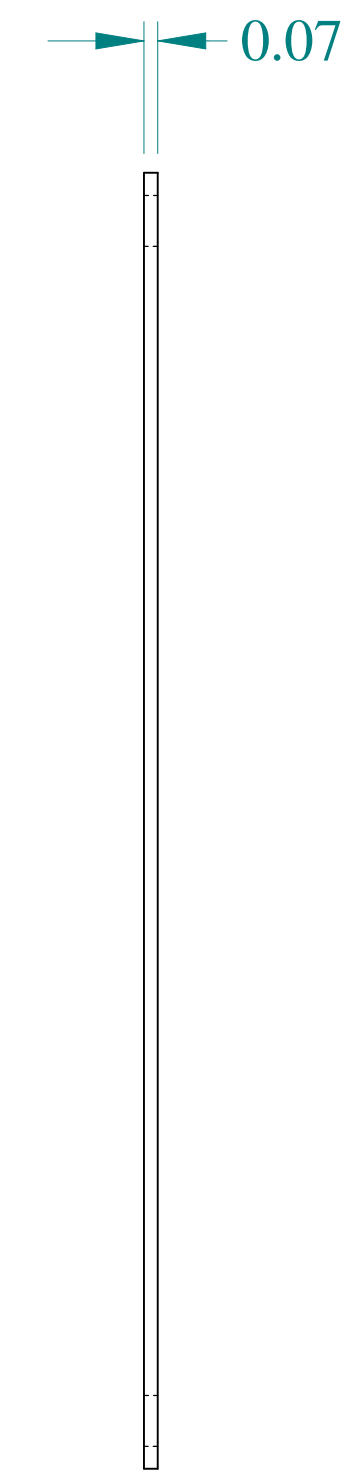

TOP VIEW

ISOMETRIC VIEW

SIDE VIEW

FRONT VIEW

SIDE VIEW

Data subject to change without notice.

Part # : 14G0705

Date : Jan. 31, 2020