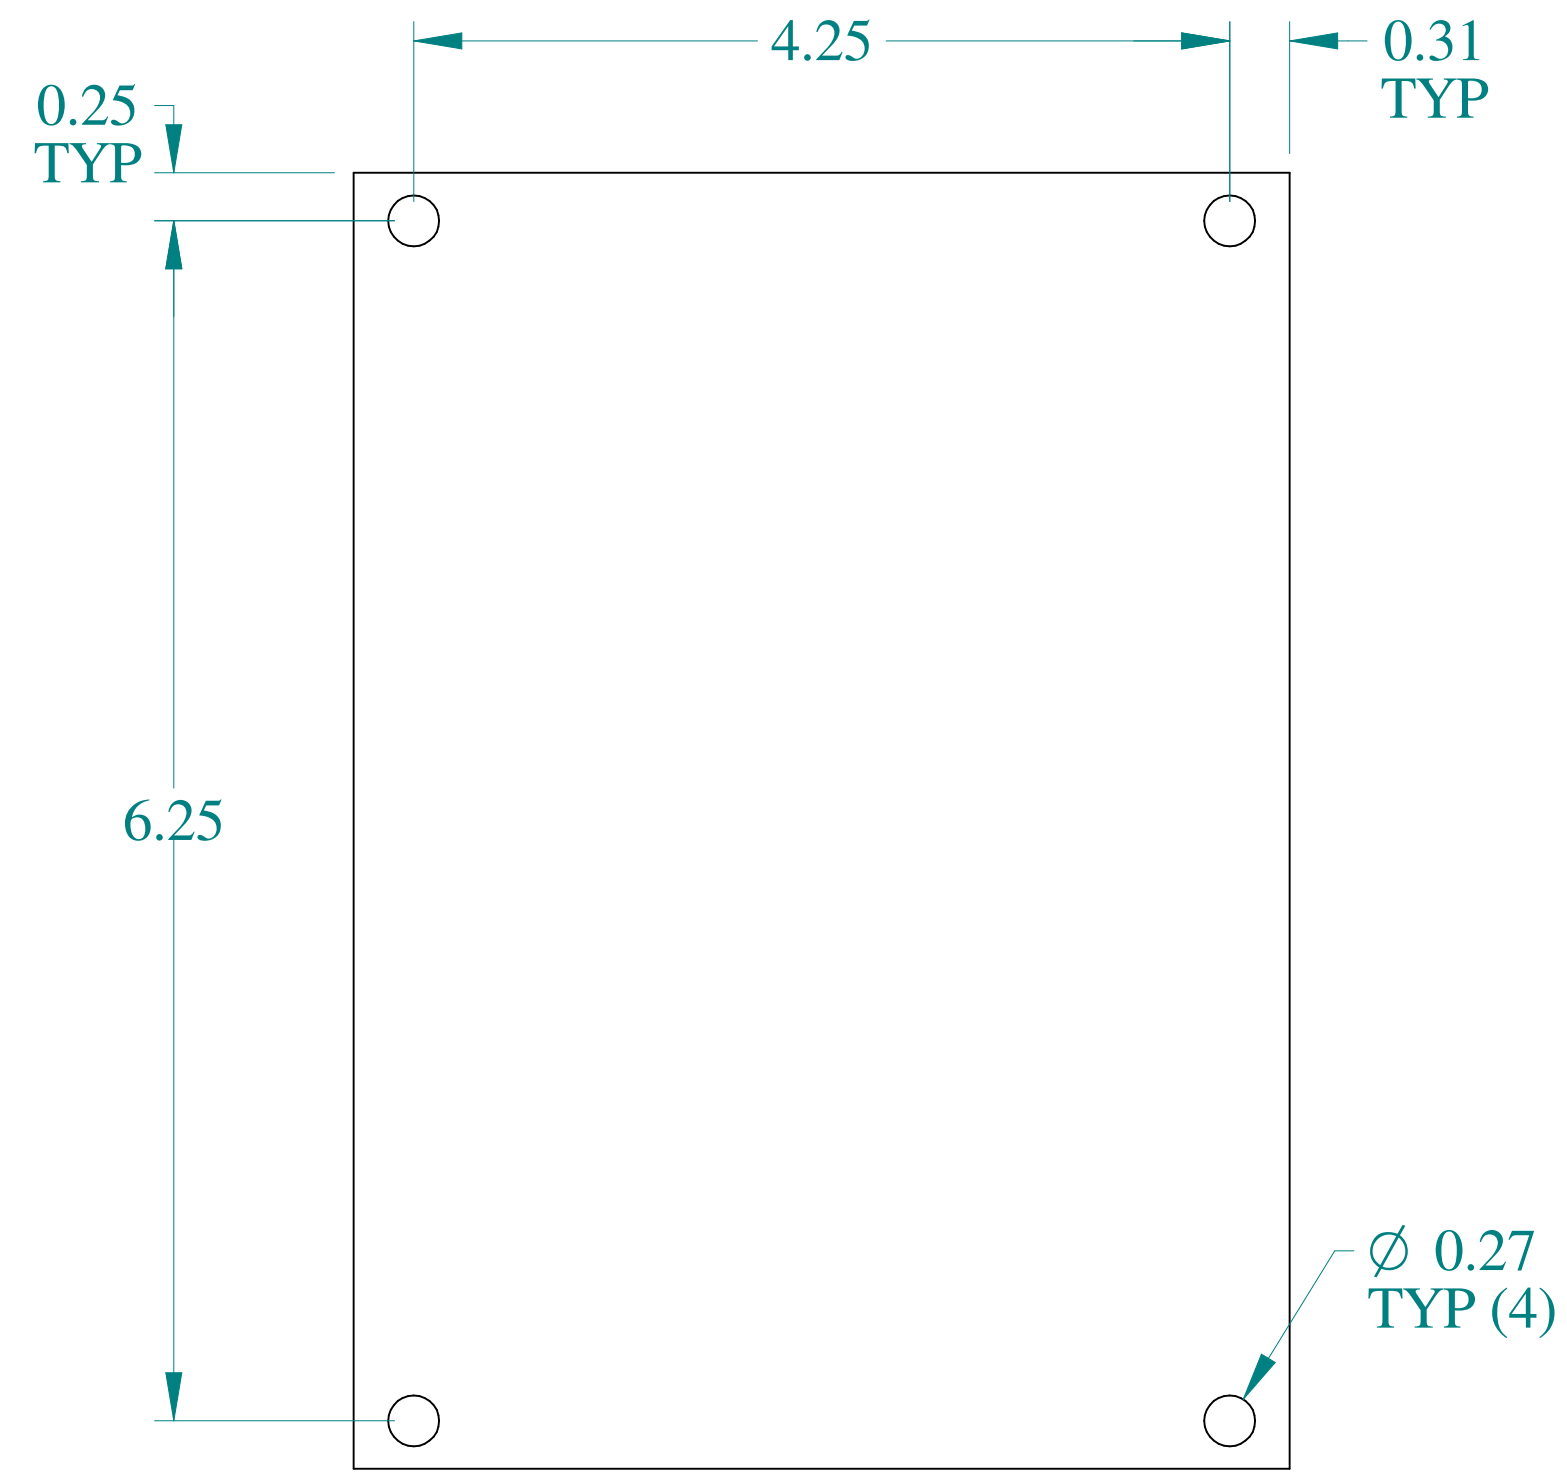

TOP VIEW

ISOMETRIC VIEW

SIDE VIEW

FRONT VIEW

SIDE VIEW

Data subject to change without notice.

Part # : 14G0705

Date : Jan. 31, 2020