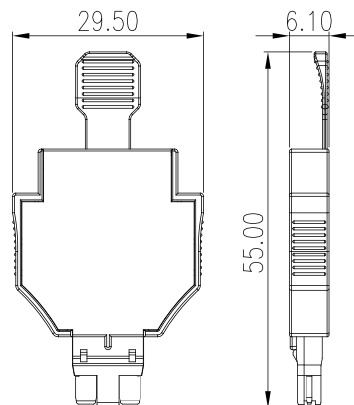

# DP-FU(5X20)

DIN Rail Terminal Blocks > Accessories

## Specification

Product description	Fuse Plug
Color	Black
Housing material	PA
PIN material	COPPER
Housing material	Tin Plated
Inflammability class	UL94-V0
Position	/
Compatible products	DP4-TFU(5X20)
Package	50 pcs/box