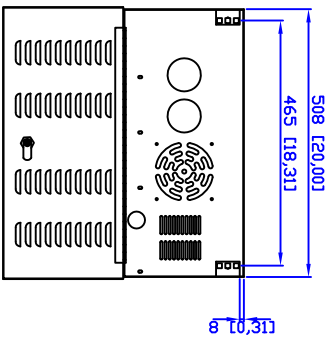

Base

Front

Front with door open

Rear

Side

Top without cover

11200 NW 138 St., Medley, FL 33178
 WWW.QuestManufacturing.net

QUEST MANUFACTURING CO.
 TEL: 305-513-8583 FAX: 305-513-9875

ITEM NO.

SE0920-21-02

Drawn By	Date	Material	C.R.S.	
Checked By	Date	Unit	mm [inch]	
Approved By	Date	Surface Finish	Power Coat	Scale
				1:1