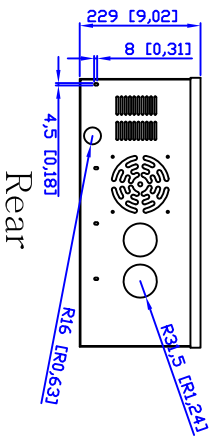

Base

Front

Front with door open

Rear

Side

Top without cover

11200 NW 138 St., Medley, FL 33178
 WWW.QuestManufacturing.net

QUEST MANUFACTURING CO.
 TEL: 305-513-8583 FAX: 305-513-9875

ITEM NO.

SE0920-21-02

Drawn By	Date	Material	C.R.S.	
Checked By	Date	Unit	mm [inch]	
Approved By	Date	Surface Finish	Power Coat	Scale
				1:1