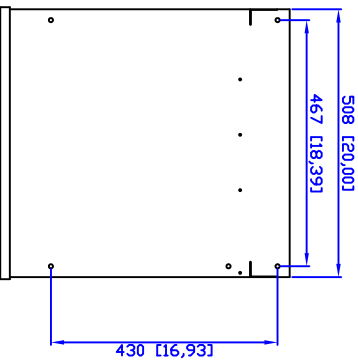

Base

Front

Front with door open

Rear

Side

Top without cover

11200 NW 138 St., Medley, FL 33178
 WWW.QuestManufacturing.net

QUEST MANUFACTURING CO.
 TEL: 305-513-8583 FAX: 305-513-9875

ITEM NO.

SE0920-21-02

Drawn By	Date	Material	C.R.S.	
Checked By	Date	Unit	mm [inch]	
Approved By	Date	Surface Finish	Power Coat	Scale
				1:1