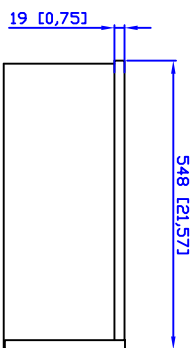

Base

Front

Front with door open

Rear

Side

Top without cover

11200 NW 138 St., Medley, FL 33178
 WWW.QuestManufacturing.net

QUEST MANUFACTURING CO.
 TEL: 305-513-8583 FAX: 305-513-9875

ITEM NO.

SE0920-21-02

Drawn By	Date	Material	C.R.S.	
Checked By	Date	Unit	mm [inch]	
Approved By	Date	Surface Finish	Power Coat	Scale
				1:1