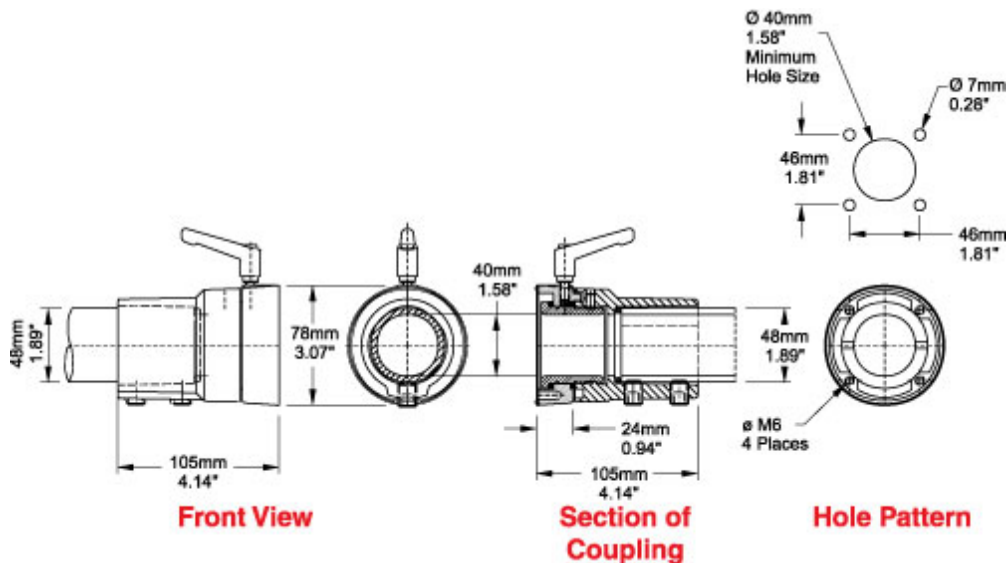

Quality Products. Service Excellence.

Tara Plus Coupling TPSSC Series

- Attaches to enclosure.
- Accepts 48mm round tube. perpendicular to enclosure top/bottom.
- Die-cast Aluminum G Al Si 12.
- Adjustable torque resistance.
- Rotates 300°.

Part No.	Mounting Position
R149-025-500	Top
R149-025-501	Bottom

Data subject to change without notice

© 2019. Hammond Manufacturing Ltd. All rights reserved.