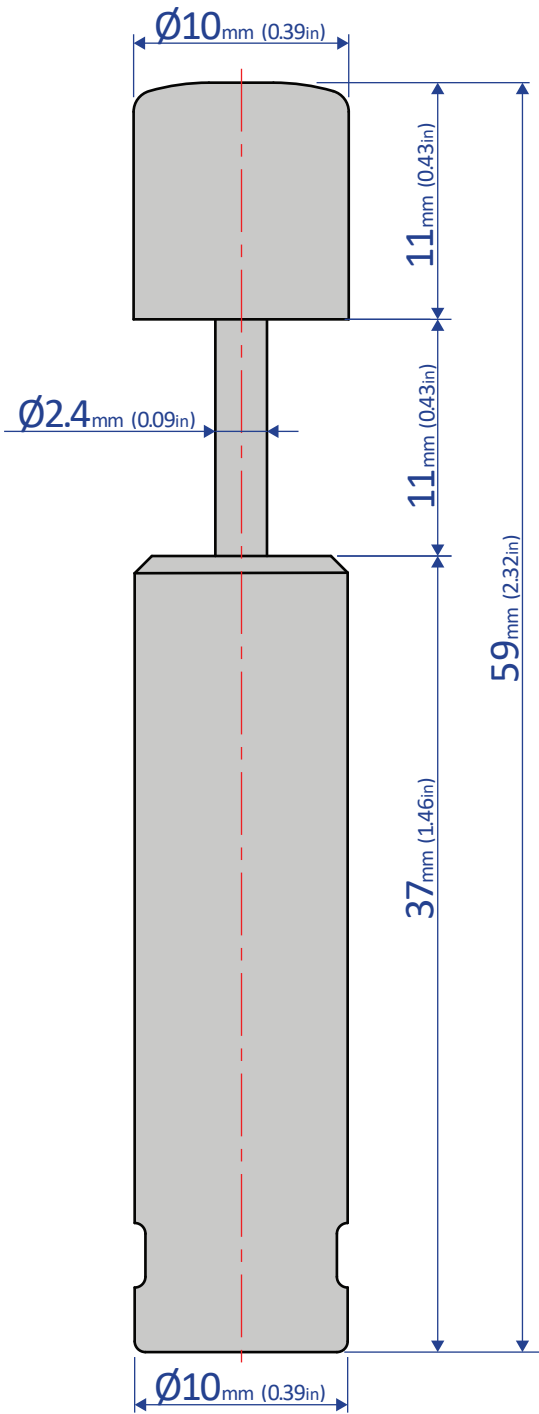

FPD-1012A3-RW

SHOCK ABSORBER - FIXED

Bansbach
easylift[®]

50 West Drive • Melbourne, Florida 32904
(321) 253-1999 • www.easylift.com • www.damper.net