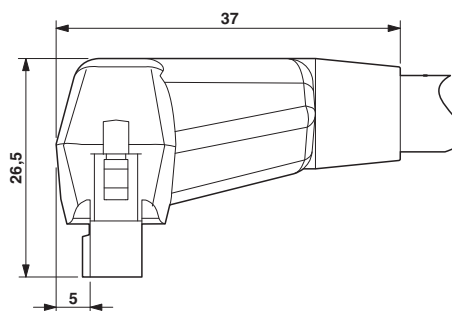

Cable - VIP-CAB-FLK14/16/0,5M/S7 - 2904514

Technical data

Connector 2

Connection name	Controller level
Connection method	IDC/FLK socket strip
Number of connections	1
Number of positions	16
Pitch	2.54 mm

Supported controller

Controller	SIEMENS TOP connect

Standards and Regulations

Flame resistance	IEC 60332-1
	DIN VDE 0482 Part 332-1
Resistance to oil	UL 1581
Gasoline resistance	can withstand occasional splashes (raw cable)
Connection in acc. with standard	CUL

Environmental Product Compliance

China RoHS	Environmentally Friendly Use Period = 50 years
	For details about hazardous substances go to tab "Downloads", Category "Manufacturer's declaration"

Drawings

Connection diagram

14-pos. Socket strip PIN	16-pos. Socket strip PIN	Wire color
1	16	Black
2	14	Brown
3	12	Red
4	10	Orange
5	8	Yellow
6	6	Green
7	4	Blue
8	2	Violet
9	9	Gray
10	1	White
11	11	White-black
12	3	White-brown
13	13	White-red
14	5	White-orange
	7	-
	15	-

Dimensional drawing

Pin assignment and color code

Classifications

eCI@ss

eCI@ss 5.1	27242200
eCI@ss 6.0	27249200