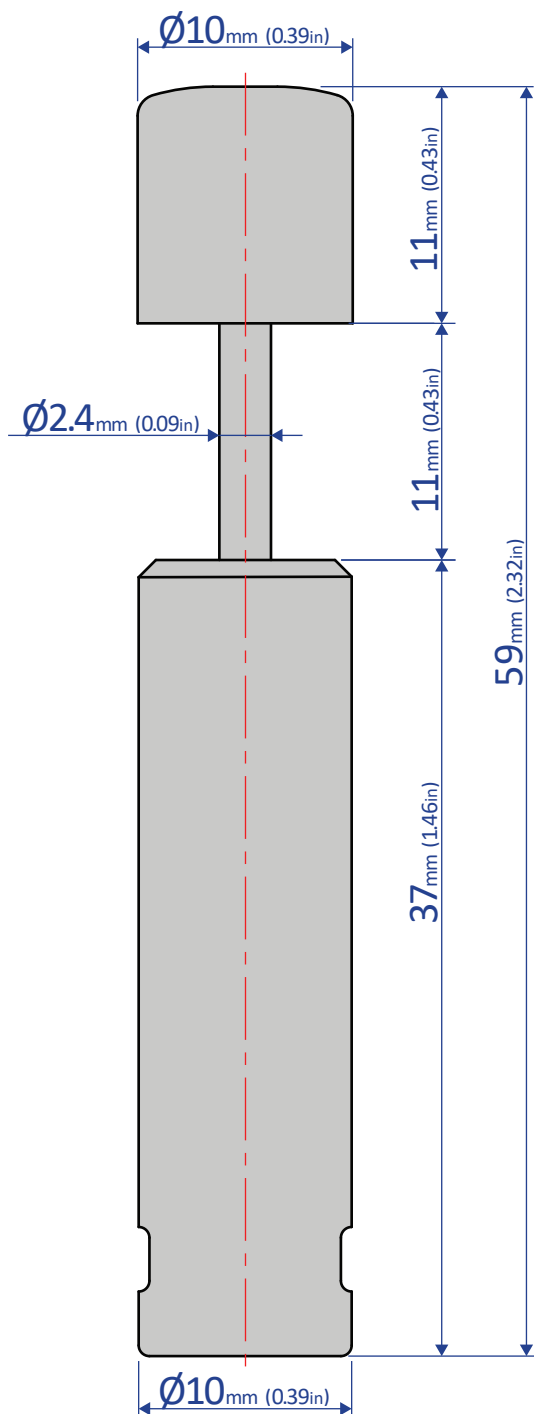

FPD-1012A1-RW

SHOCK ABSORBER - FIXED

Bansbach
easylift[®]

50 West Drive • Melbourne, Florida 32904
(321) 253-1999 • www.easylift.com • www.damper.net