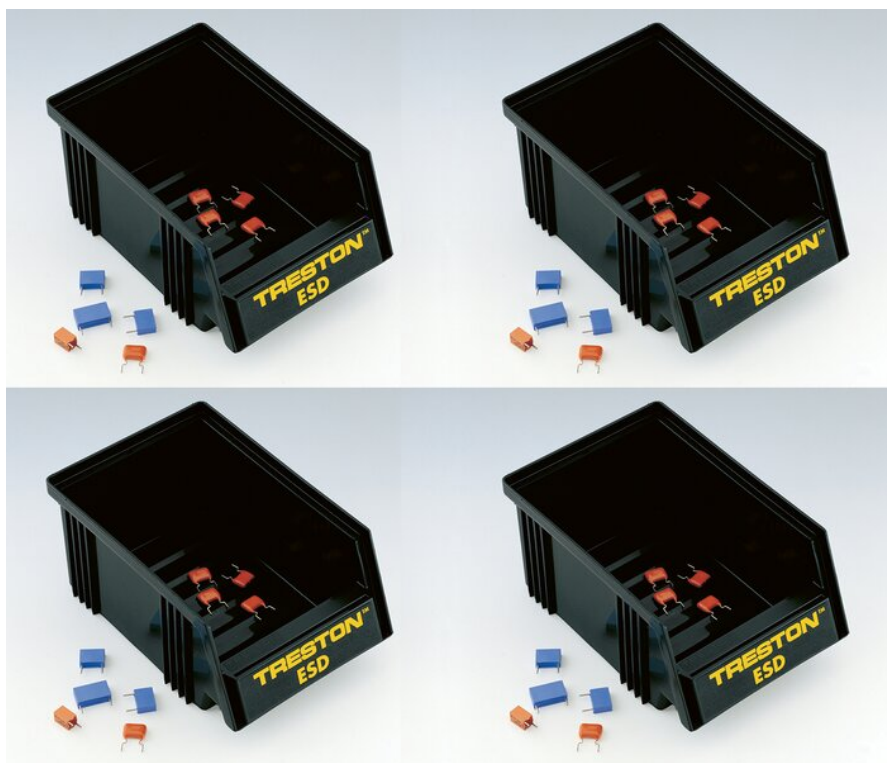

Stacking bins, 4 Pack ESD black (6.5" x 4.13" x 2.95")

Set of 4, 1015-4ESD stacking bins

Product code SBS4-1015-4ESD

Package width inches 11.02

Package depth inches 7.28

Package height inches 4.72

Package weight lbs 1

Quantity per package 4

ESD Yes

Color name Black