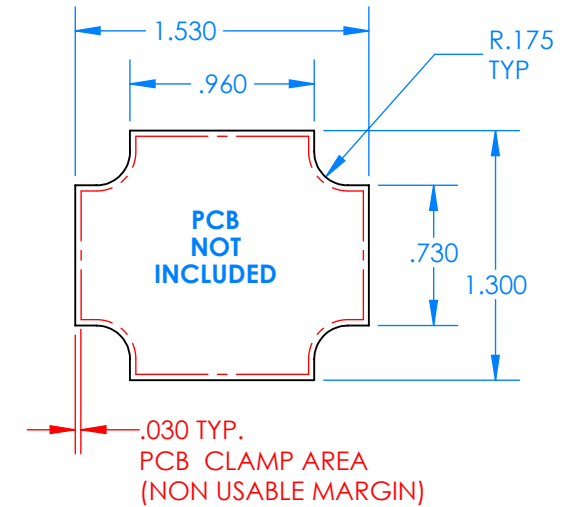

SERPAC BW24A-YY-AS-ZZ

Electronic Enclosures

Enclosure color (YY)

Top-Bottom combinations available

BK=black
 CL=clear
 TRGY=translucent gray
 TRRD=translucent red

Strap color (ZZ)

BK=black
 BL=blue
 GM=gunmetal
 NG=neon green
 NO=neon orange
 OR=orange
 YL=yellow
 WH=white

PN	Description
5512A	(1) BW2B Top style A
5513A	(1) BW2B Bottom style A
5517A	(1) BW2AS Small Strap style A
6002	(4) #2 X 3/8" PH HD screw. TORQUE 35-60 in-oz

Watertight enclosure meets or exceeds:
IP67
NEMA 4X, 12, 13