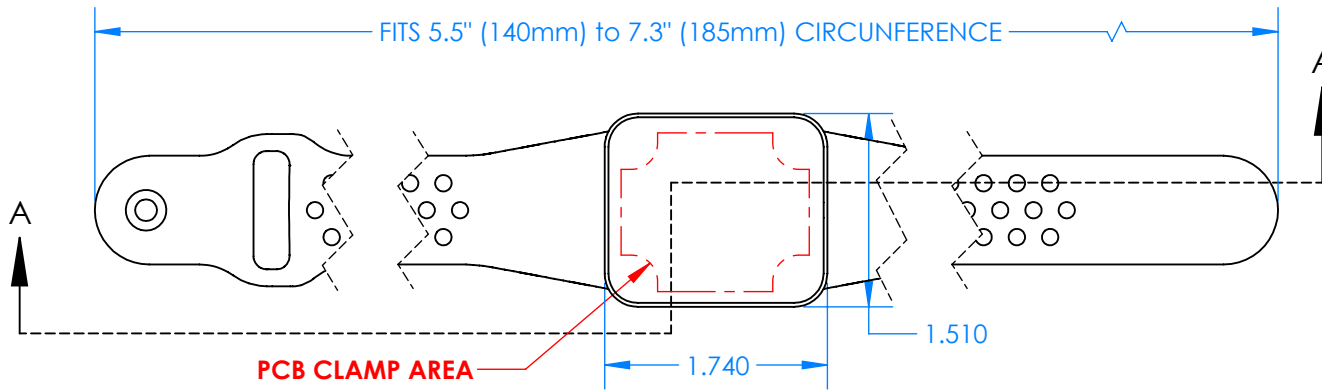

SERPAC BW24A-YY-AS-ZZ

Electronic Enclosures

Enclosure color (YY)

Top-Bottom combinations available

BK=black
 CL=clear
 TRGY=translucent gray
 TRRD=translucent red

Strap color (ZZ)

BK=black
 BL=blue
 GM=gunmetal
 NG=neon green
 NO=neon orange
 OR=orange
 YL=yellow
 WH=white

PN	Description
5512A	(1) BW2B Top style A
5513A	(1) BW2B Bottom style A
5517A	(1) BW2AS Small Strap style A
6002	(4) #2 X 3/8" PH HD screw. TORQUE 35-60 in-oz

Watertight enclosure meets or exceeds:
IP67
NEMA 4X, 12, 13