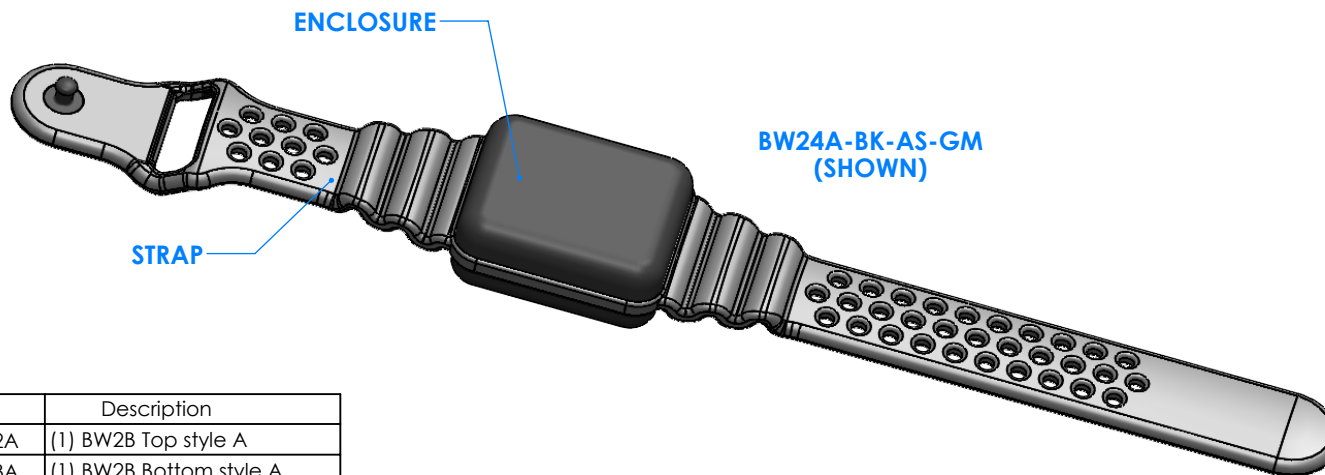

SERPAC BW24A-YY-AS-ZZ

Electronic Enclosures

Enclosure color (YY)

Top-Bottom combinations available

BK=black
 CL=clear
 TRGY=translucent gray
 TRRD=translucent red

Strap color (ZZ)

BK=black
 BL=blue
 GM=gunmetal
 NG=neon green
 NO=neon orange
 OR=orange
 YL=yellow
 WH=white

PN	Description
5512A	(1) BW2B Top style A
5513A	(1) BW2B Bottom style A
5517A	(1) BW2AS Small Strap style A
6002	(4) #2 X 3/8" PH HD screw. TORQUE 35-60 in-oz

Watertight enclosure meets or exceeds:
IP67
NEMA 4X, 12, 13