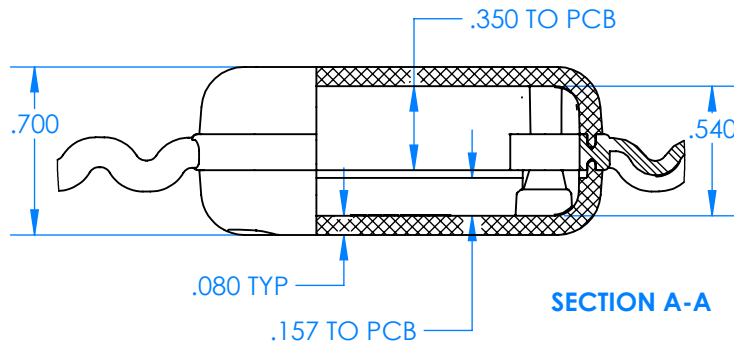

SERPAC BW24A-YY-AS-ZZ

Electronic Enclosures

Enclosure color (YY)

Top-Bottom combinations available

BK=black
 CL=clear
 TRGY=translucent gray
 TRRD=translucent red

Strap color (ZZ)

BK=black
 BL=blue
 GM=gunmetal
 NG=neon green
 NO=neon orange
 OR=orange
 YL=yellow
 WH=white

PN	Description
5512A	(1) BW2B Top style A
5513A	(1) BW2B Bottom style A
5517A	(1) BW2AS Small Strap style A
6002	(4) #2 X 3/8" PH HD screw. TORQUE 35-60 in-oz

Watertight enclosure meets or exceeds:
IP67
NEMA 4X, 12, 13