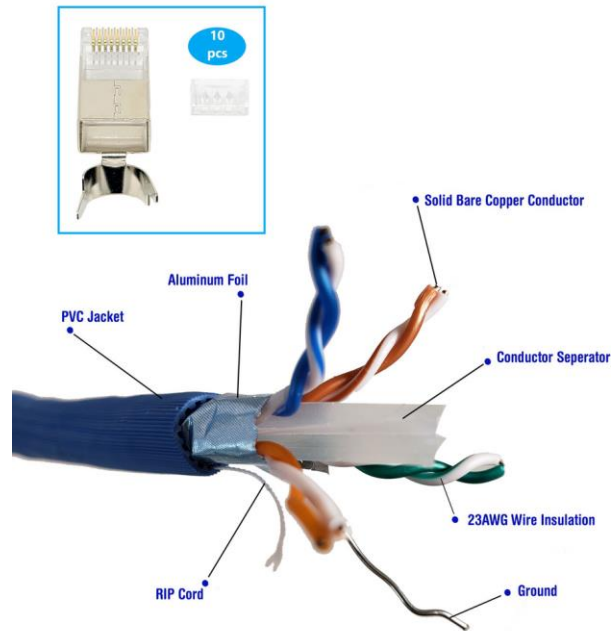

250Ft CAT 6A Solid & Shielded (F/UTP) Bulk Ethernet Cable with 10-Pack Universal Shielded RJ45 Connectors - Blue (TR4-70SHBL250-K)

Micro Connectors' Bulk CAT6A Shielded Cable comes on a convenient wooden spool for easy access, providing you with 250 feet of high quality, solid full copper wire with overall aluminum foil shielding, ready for termination and routing. The Mylar foil shielding protects your data as it travels through the four twisted pairs of 23-gauge solid copper wires by wrapping it in a thin metal sleeve thus keeping electrical interference from things like fluorescent lights and electrical lines found in a drop ceiling or inside walls at a minimum. Simply pull the length required for your installation straight from the spool and terminate at your leisure. These cables are a great aid in large scale network installations and other long-distance cable runs and like all of our bulk networking cables, these are constructed with only high-quality components that can be counted on for high performance.

without us, you are just not connected!

Features:

- Overall aluminum foil shielding (F/UTP) CM In-Wall Rated Category 6A Ethernet cable
- 23 AWG individual solid pure copper conductors
- Supports Power over Ethernet: PoE, PoE+, and PoE++
- CAT6A speeds up to 10Gbps and 550 MHz bandwidth
- Cross separator spline to ensure better signal performance and less crosstalk
- Comes on a convenient wooden spool for easy access
- Running “FT” count printed on cable for easy measurement
- Meets ANSI/TIA-568-C specifications and UL, RoHS and TAA compliant
- Each package comes with 10 sets of shielded modular connectors
-

Specifications/Contents:

Model: TR4-70SHBL250-K

Category: CAT 6A

Conductor: Solid bare copper

Wire Gauge: 23 AWG

Cable Jacket: CM In-wall rated

Shielding: F/UTP overall aluminum foil shielding

Color: Blue