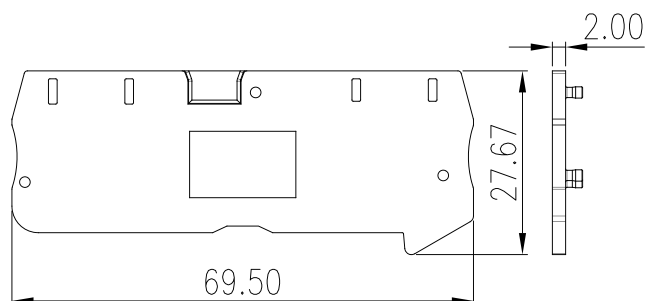

DP1.5C-TR

DIN Rail Terminal Blocks > Accessories

Specification

Product description	End cover
Color	Grey(default)
Material	PA
Inflammability class	UL94-V0
Compatible products	DP1.5-TR
Package	50 pcs / box