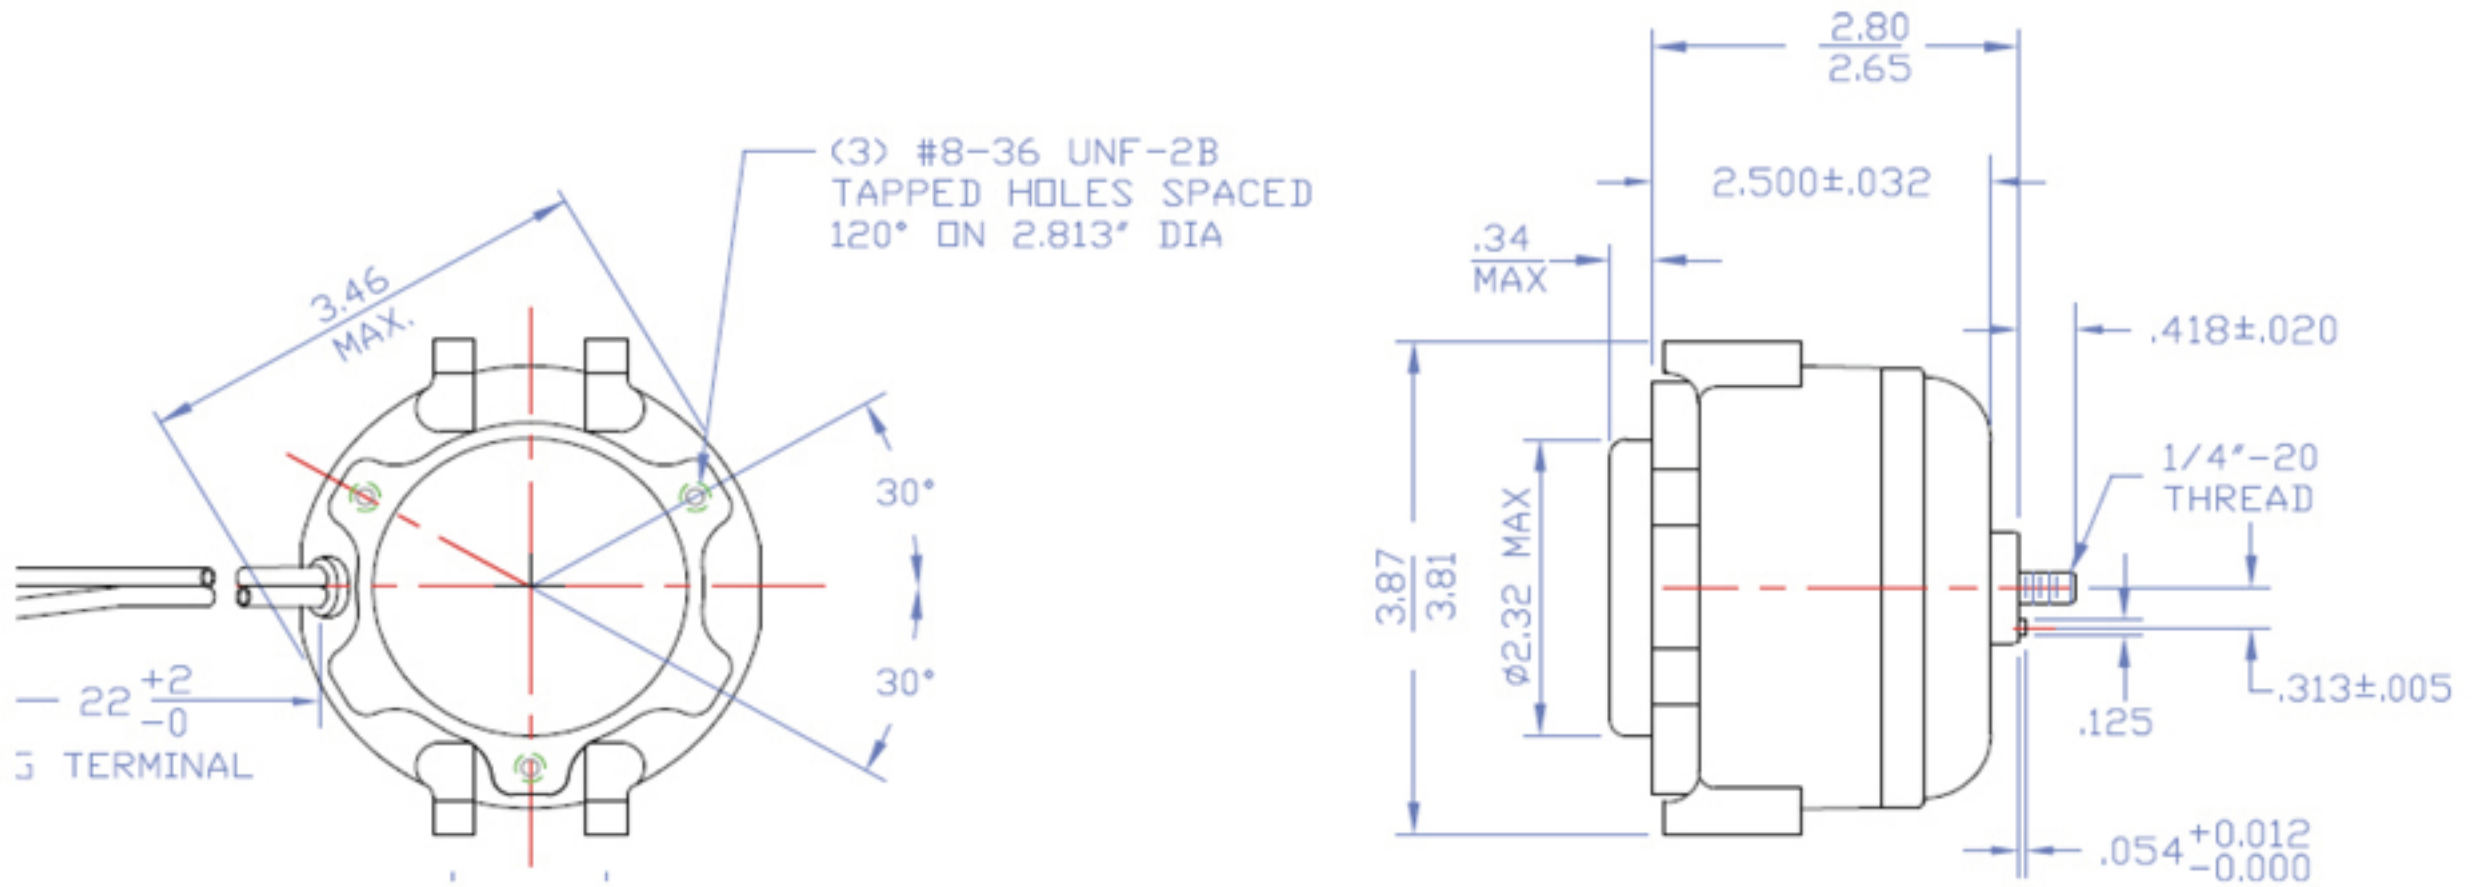

Features

- + Cast iron bearing and thick film lubrication system for long life and dependability
- + Cool running, quiet operation
- + Low temp oil for evaporator duty only
- + Meets UL and Canadian Standards for safety

<u>Model</u>	<u>Output</u>	<u>Speed</u>	<u>Volts</u>	<u>Amps</u>	<u>Frequency</u>	<u>Insulation</u>	<u>Protection</u>	<u>Recognitions</u>
SPFBE61	6-watt	1550	115	0.5	60/50 HZ	Class B	Impedance	UL / cUL
SPFBE62	6-watt	1550	230	0.2	60/50 HZ	Class B	Impedance	UL / cUL