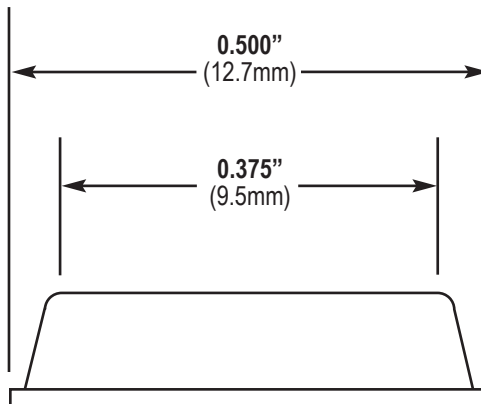

**Kiss-cut dimension**

**Includes adhesive thickness, does not include release liner.**

**Pressure Sensitive Adhesive**

## **BS-32** Mechanical

Actual Size

### General Specifications

**Material:** Polyurethane  
**Pressure Sensitive Adhesive:** Rubber - or - Acrylic  
**Durometer, Shore A:** 60-70 Standard  
**Tolerance:**  $\pm 0.02$ " (.5mm)

**Sheet Size:** 6" x 12"  
**Per Sheet:** 200 Pieces — 10 across x 20 down  
**Per Box:** 5,000 Pieces — 25 Sheets  
**Colors:** Clear, Black, White, Brown, Gray