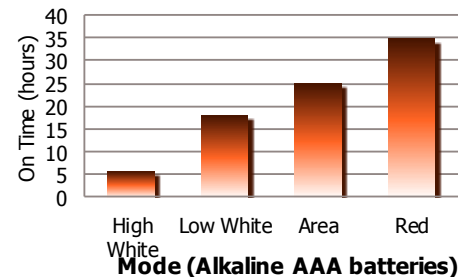

Performance:

Run Time

Continuous Drain to End of Useable Light (21° C)

Tested according to ANSI/NEMA FL 1 Standards.

Important Notice

This datasheet contains information specific to products manufactured at the time of its publication
Contents herein do not constitute a claim or warranty
©Energizer / All Rights Reserved