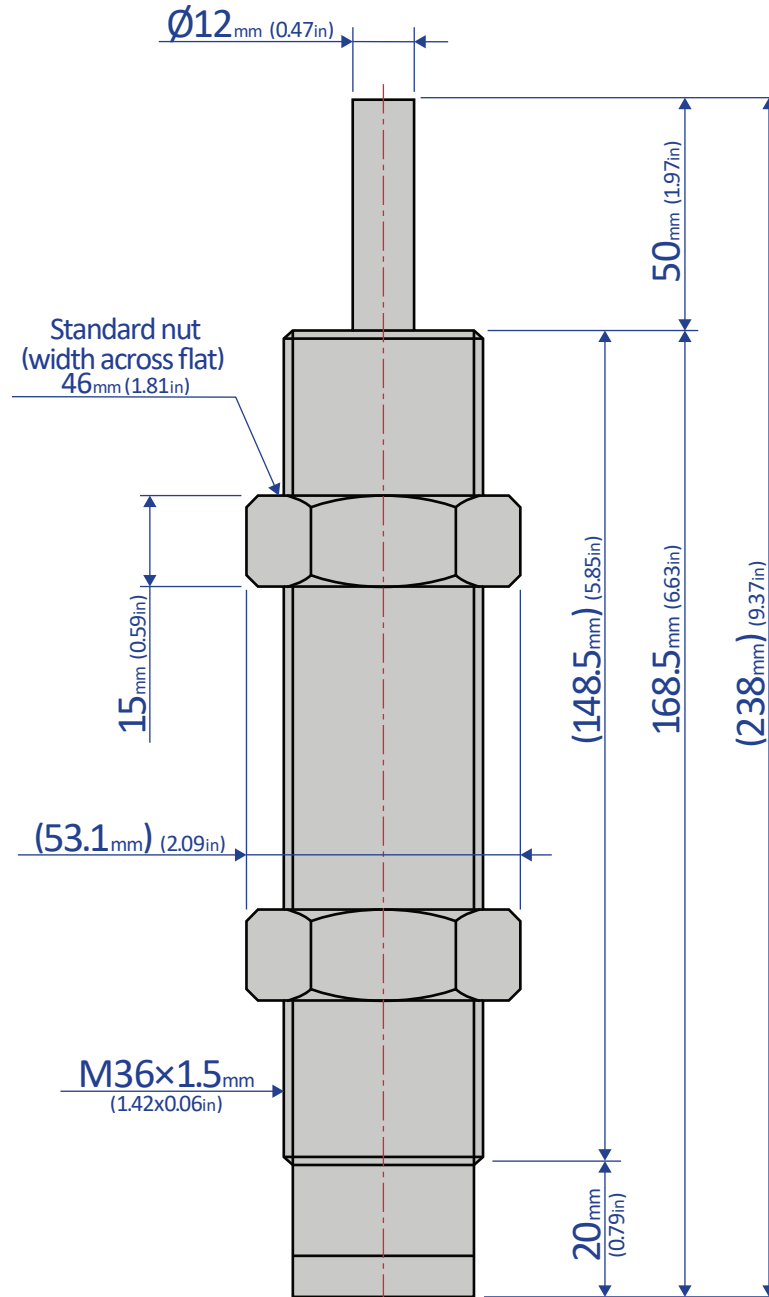

FK-3650M-S

SHOCK ABSORBER - FIXED

Bansbach
easylift[®]

50 West Drive • Melbourne, Florida 32904
(321) 253-1999 • www.easylift.com • www.damper.net