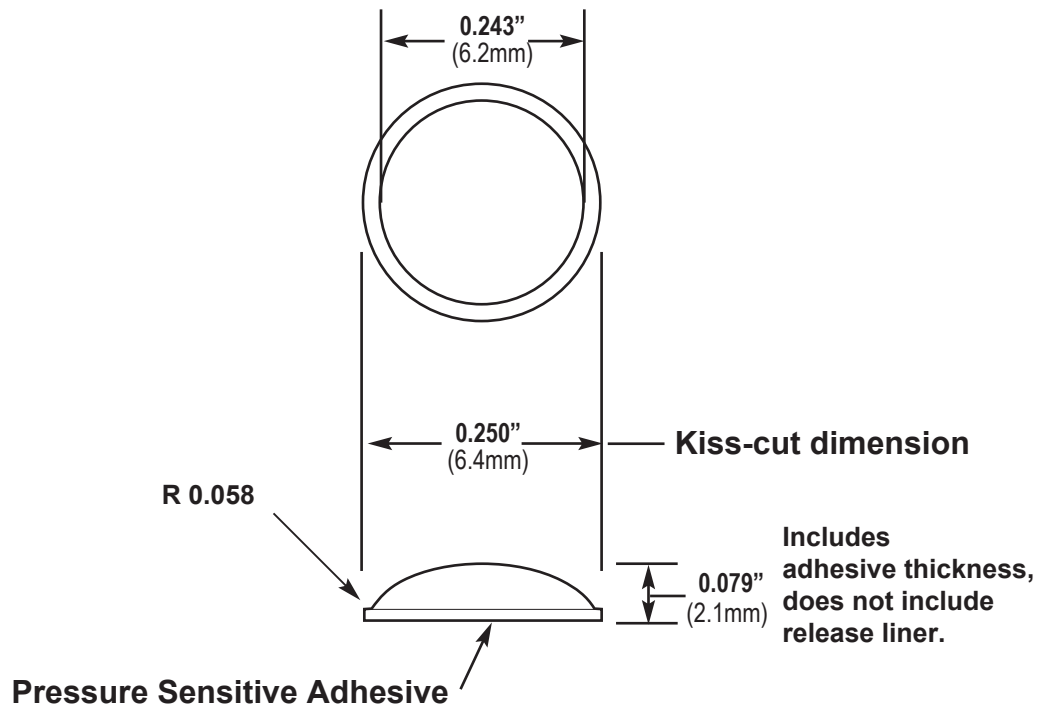

## BS-25 Mechanical

  
Actual Size

### General Specifications

**Material:** Polyurethane  
**Pressure Sensitive Adhesive:** Rubber - or - Acrylic  
**Durometer, Shore A:** 60-70 Standard & 45-55 Soft Durometer  
**Tolerance:**  $\pm 0.02"$  (.5mm)

**Sheet Size:** 6" x 12"  
**Per Sheet:** 450 Pieces — 15 across x 30 down  
**Per Box:** 5,400 Pieces — 12 Sheets  
**Colors:** Clear, Black