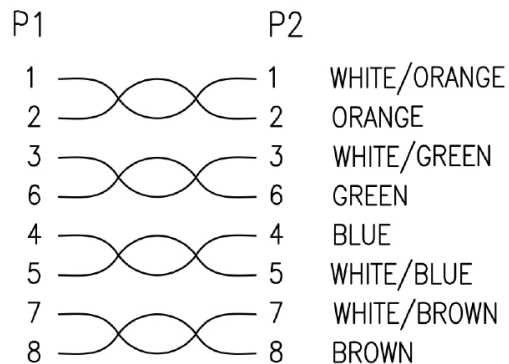

5ft Ultra Slim 28AWG UTP CAT 6A Patch Cable (Gray) (E09-005-SLIM)

Product Overview

SLIM CAT 6A UTP PATCH CABLE BLACK COLOR

- High performance slim Cat6a 28 AWG Ethernet patch cable is designed for high density environments.
- Improve airflow and cable management in tight spaces.
- 60% thinner than standard 24 AWG Cat6a cables.
- RJ45 connectors with 50-micron gold-plated contacts ensure clear transmission by eliminating signal loss due to corrosion.
- Snagless translucent clear boot is designed to protect the locking tab of the RJ45 connector when plugging and unplugging.
- 100% bare copper wires are compliant with EIA/TIA standards by UL and ETL.

T-568B

- RoHS compliant.

without us, you are just not connected!