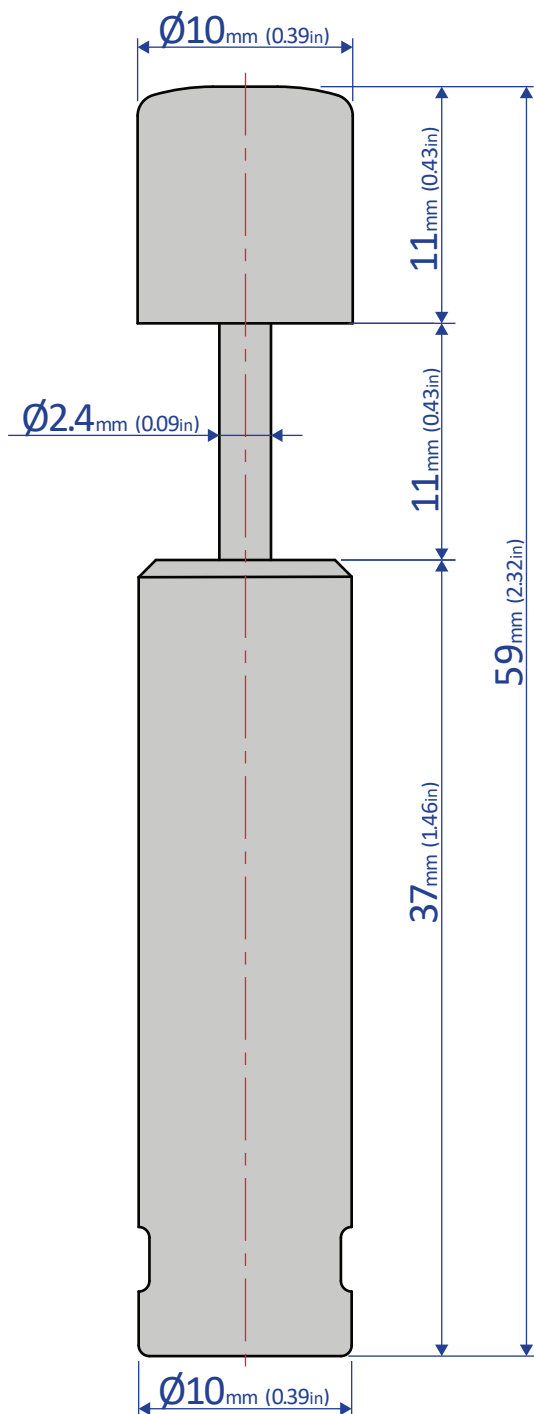

FPD-1012A3-RB

SHOCK ABSORBER - FIXED

Bansbach
easylift[®]

50 West Drive • Melbourne, Florida 32904
(321) 253-1999 • www.easylift.com • www.damper.net