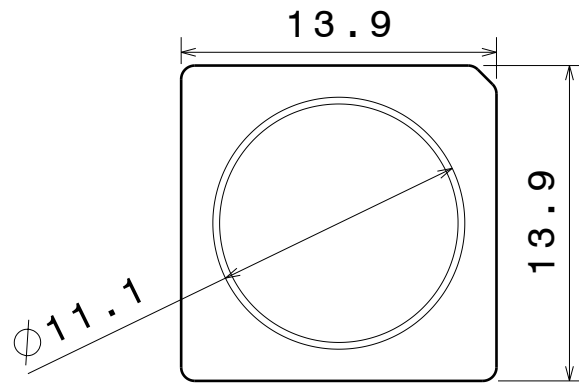

D

C

B

A

4

4

Isometric view

positioning pins

8.6

Bottom view

3

3

Front view of C12473\_Siri-A without adhesive tape

Front view

2

2

DESIGNED BY

DATE

12.12.2011

SIZE

A4

DRAWING NUMBER

CA12474

REV

1

SCALE

3:1

WEIGHT (g)

SHEET

1/1

D

A