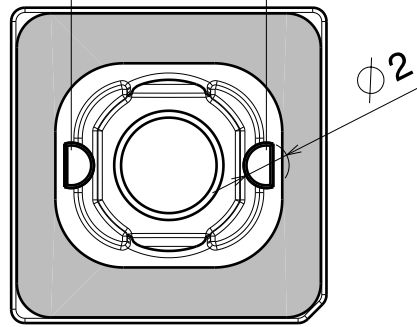

D

C

B

A

4

4

Isometric view

positioning pins

8.6

Bottom view

3

3

Front view of C12473\_Siri-A without adhesive tape

Front view

2

2

Top view

MATERIALS  
 Lens: PMMA  
 Tape: PU FOAM

This drawing is our property.  
 It can't be reproduced  
 or communicated without  
 our written agreement.

L  
S  
F  
F

e  
i  
i  
n

d

DRAWING TITLE

Datasheet Siri-A-tape

DESIGNED BY

DATE

12.12.2011

SIZE

A4

DRAWING NUMBER

CA12474

REV