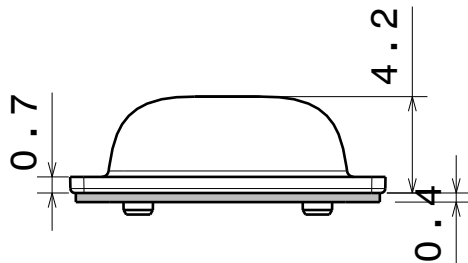

D

C

B

A

4

4

Isometric view

positioning pins

8.6

Bottom view

3

3

Front view of C12473\_Siri-A without adhesive tape

Front view

2

2

DESIGNED BY

DATE

12.12.2011

SIZE

A4

DRAWING NUMBER

CA12474

REV