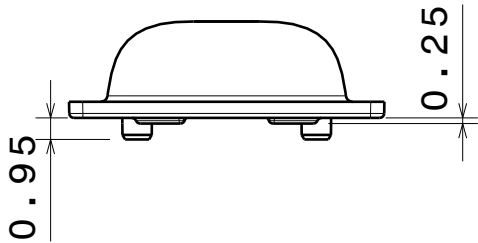

D

C

B

A

4

4

Isometric view

positioning pins

8.6

Bottom view

3

3

Front view of C12473\_Siri-A without adhesive tape

Front view

2

2

DESIGNED BY

DATE

12.12.2011

SIZE

A4

DRAWING NUMBER

CA12474

REV

1

SCALE

3:1

WEIGHT (g)

SHEET

1/1

D

A