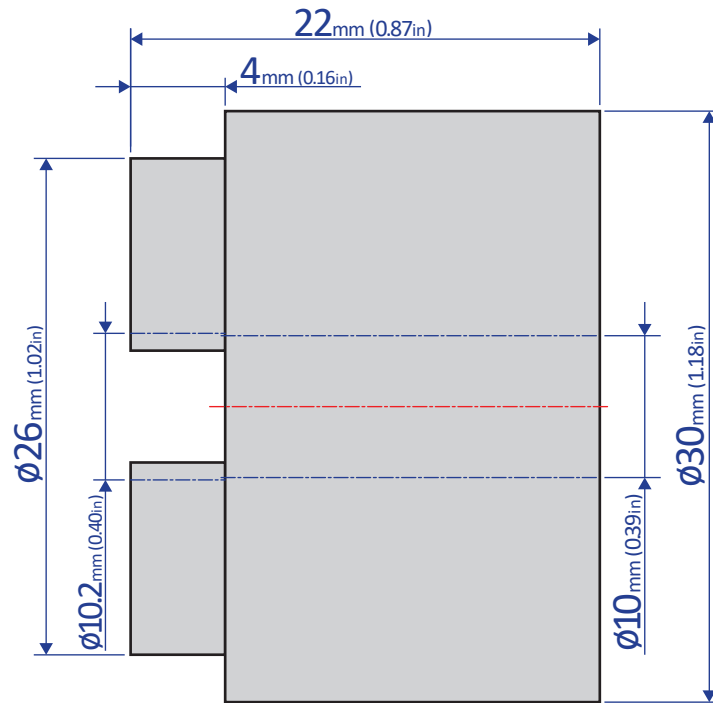

FFD-30SW Series

ROTARY/FRICTION DAMPER

Bansbach
easy lift[®]

50 West Drive • Melbourne, Florida 32904
(321) 253-1999 • www.easylift.com • www.damper.net