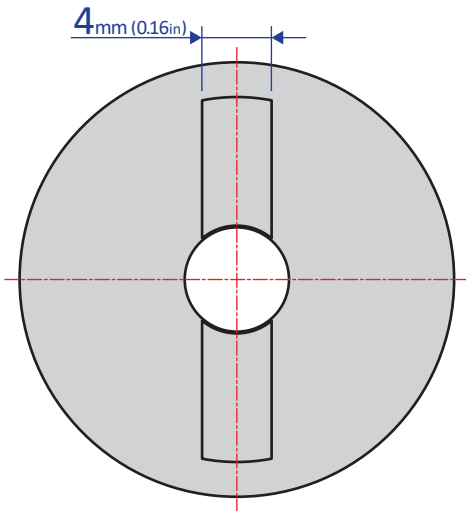

FFD-30SW Series

ROTARY/FRICTION DAMPER

Bansbach
easy lift[®]

50 West Drive • Melbourne, Florida 32904
(321) 253-1999 • www.easylift.com • www.damper.net