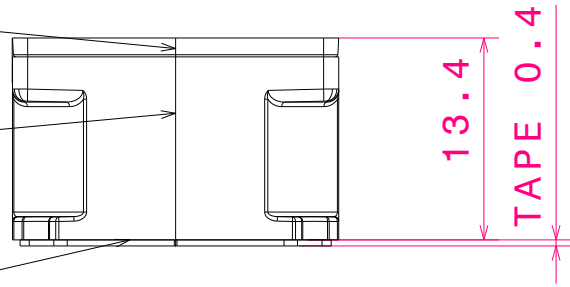

Isometric view
Scale: 1:1

Lens ROSE

Holder

Adhesive Tape

MATERIALS

LENS: PC

HOLDER: PC

Tape: Acrylic foam

DATE

10.10.2006

SIZE

A4

DRAWING NUMBER

SCALE

2:1

WEIGHT (g)