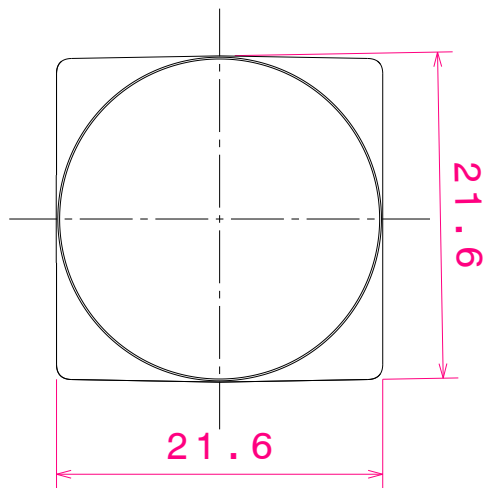

Isometric view
Scale: 1:1

Lens ROSE

Holder

Adhesive Tape

MATERIALS

LENS: PC

HOLDER: PC

Tape: Acrylic foam

DATE

10.10.2006

SIZE

A4

DRAWING NUMBER

SCALE

2:1

WEIGHT (g)