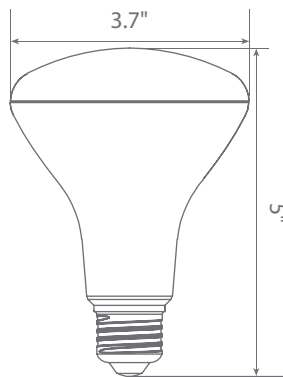

Product Dimensions