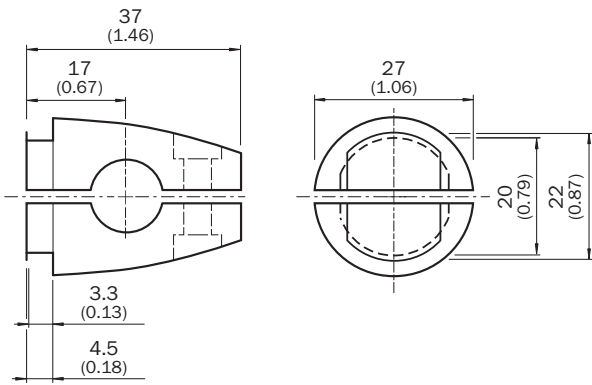

Detailed technical data

Technical specifications

<b>Accessory group</b>	Universal bar clamp systems
<b>Material</b>	Stainless steel 1.4571 (sheet), Stainless steel 1.4408 (clamp)
<b>Items supplied</b>	Universal clamp (5322627), mounting hardware
<b>Description</b>	Plate N05N for universal clamp bracket, M12
<b>Usable for</b>	IMA IMF M12 round sensors UC4 V12-2 MultiV MultiLine W4-3

Dimensional drawing (Dimensions in mm (inch))

BEF-KHS-KH3