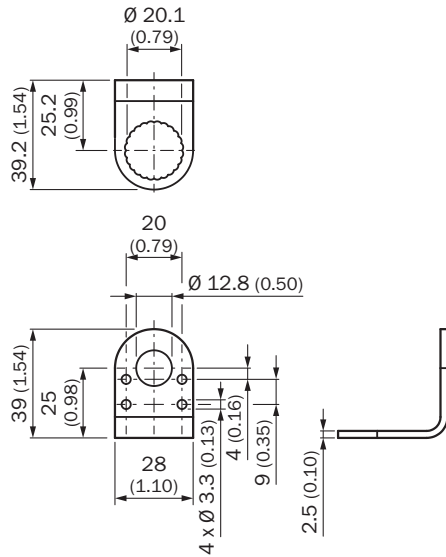

BEF-KHS-N05N

**SICK**  
Sensor Intelligence.

Ordering information

Type	Part no.
BEF-KHS-N05N	2051621

Included in delivery: BEF-KHS-KH3N (1)

Other models and accessories → [www.sick.com/](http://www.sick.com/)

Detailed technical data

Technical specifications

<b>Accessory group</b>	Universal bar clamp systems
<b>Material</b>	Stainless steel 1.4571 (sheet), Stainless steel 1.4408 (clamp)
<b>Items supplied</b>	Universal clamp (5322627), mounting hardware
<b>Description</b>	Plate N05N for universal clamp bracket, M12
<b>Usable for</b>	IMA IMF M12 round sensors UC4 V12-2 MultiV MultiLine W4-3

Dimensional drawing (Dimensions in mm (inch))

BEF-KHS-KH3