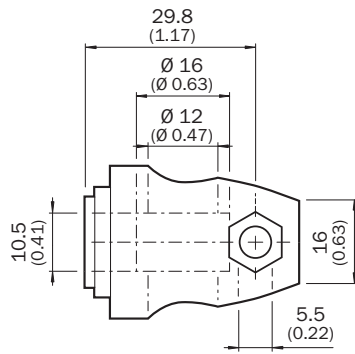

Detailed technical data

Technical specifications

<b>Accessory group</b>	Universal bar clamp systems
<b>Material</b>	Stainless steel 1.4571 (sheet), Stainless steel 1.4408 (clamp)
<b>Items supplied</b>	Universal clamp (5322627), mounting hardware
<b>Description</b>	Plate N05N for universal clamp bracket, M12
<b>Usable for</b>	IMA IMF M12 round sensors UC4 V12-2 MultiV MultiLine W4-3

Dimensional drawing (Dimensions in mm (inch))

BEF-KHS-KH3