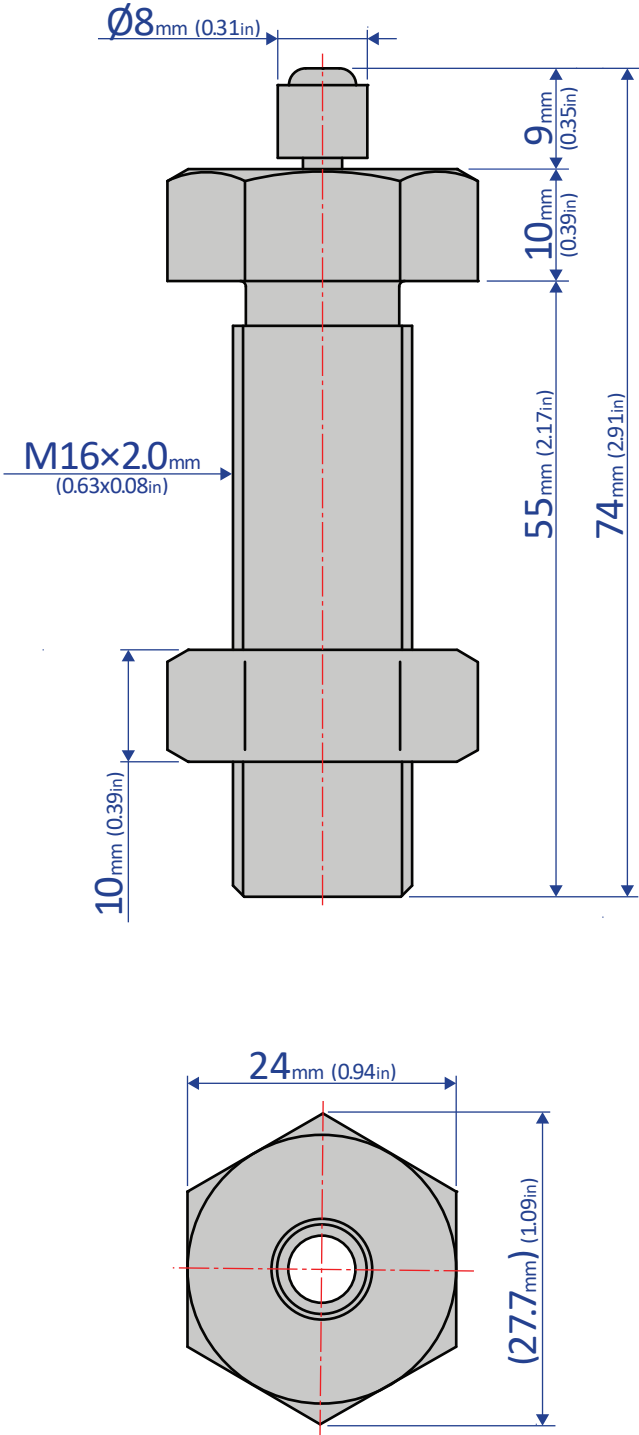

FSB-1609-C

SHOCK ABSORBER - FIXED

Bansbach
easylift[®]

50 West Drive • Melbourne, Florida 32904
(321) 253-1999 • www.easylift.com • www.damper.net