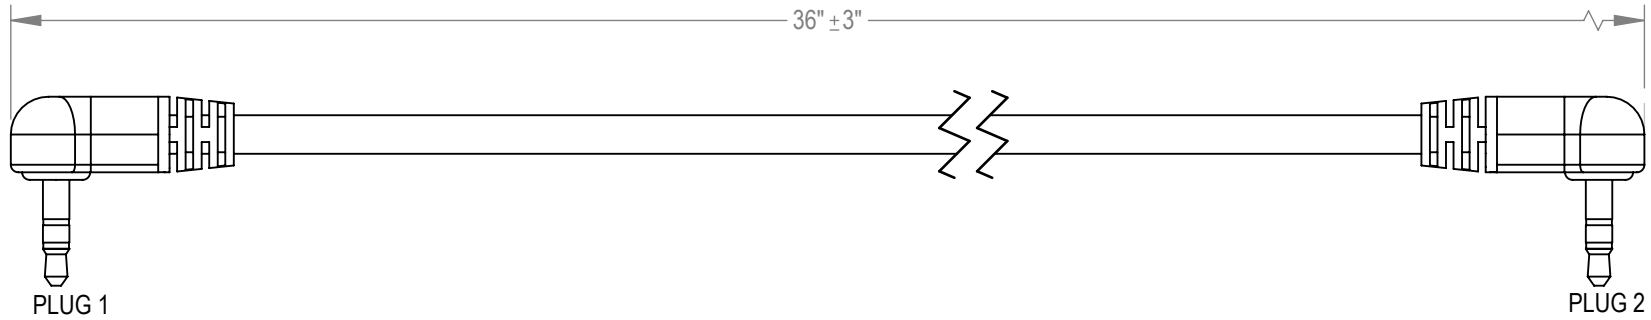

WIRING TABLE		
PLUG 1	CONDUCTOR	PLUG 2
TIP	BLACK	TIP
RING	WHITE	RING
SLEEVE	GREEN	SLEEVE

NOTE FOR CABLE:
 NUMBER OF CONDUCTORS: 3
 CONDUCTOR AWG: 24 AWG
 WORKING VOLTAGE: 300V
 TEMPERATURE RANGE: -20° THRU 80 °C
 SHIELDING: PAPER
 JACKET: PVC
 INSULATION: PVC
 STYLE: UL 2464
 CABLE OD: 5.1 ± 2.5MM
 COLOR: GREY

NOTE FOR PLUGS:
 MATERIAL: PVC
 COLOR: GREY

PACKAGE: INDIVIDUAL PE BAG

ROHS COMPLAINT

ALL DIMENSIONS ARE IN INCHES TOLERANCES UNLESS SPECIFIED X.X ±.020 X.XX ±.010 X.XXX ±.005 > ±1°	DRAWN BY BMN	THIS DOCUMENT IS CONFIDENTIAL AND IS THE SOLE PROPERTY OF CREST ELECTRONICS, INC. ANY REPRODUCTION IN PART OR WHOLE WITHOUT WRITTEN PERMISSION IS PROHIBITED		
	DATE 07/26/17			
	APPROVED BY BMN			
	DATE 07/26/17	SIZE A	DWG. NO. 3838QS-ND	REV. 01
	SCALE: NTS	SHEET 1 OF 1		