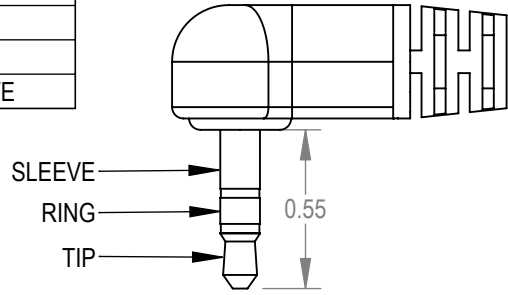

WIRING TABLE		
PLUG 1	CONDUCTOR	PLUG 2
TIP	BLACK	TIP
RING	WHITE	RING
SLEEVE	GREEN	SLEEVE

NOTE FOR CABLE:
 NUMBER OF CONDUCTORS: 3
 CONDUCTOR AWG: 24 AWG
 WORKING VOLTAGE: 300V
 TEMPERATURE RANGE: -20° THRU 80 °C
 SHIELDING: PAPER
 JACKET: PVC
 INSULATION: PVC
 STYLE: UL 2464
 CABLE OD: 5.1 ± 2.5MM
 COLOR: GREY

NOTE FOR PLUGS:
 MATERIAL: PVC
 COLOR: GREY

PACKAGE: INDIVIDUAL PE BAG

ROHS COMPLAINT

ALL DIMENSIONS ARE IN INCHES TOLERANCES UNLESS SPECIFIED X.X ±.020 X.XX ±.010 X.XXX ±.005 > ±1°	DRAWN BY BMN	THIS DOCUMENT IS CONFIDENTIAL AND IS THE SOLE PROPERTY OF CREST ELECTRONICS, INC. ANY REPRODUCTION IN PART OR WHOLE WITHOUT WRITTEN PERMISSION IS PROHIBITED		
	DATE 07/26/17			
	APPROVED BY BMN			
	DATE 07/26/17	SIZE A	DWG. NO. 3838QS-ND	REV. 01
	SCALE: NTS	SHEET 1 OF 1		