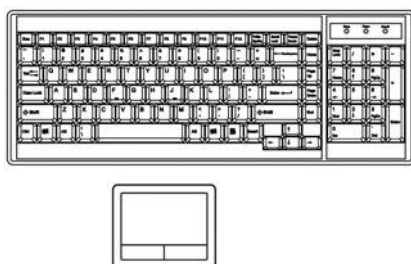

Standard Keyboard

Ge G keyboard integrated with touchpad

Optional layouts

EMEA	United Kingdom	Germany	France	Spain	Norway
	Italy	Russia	Switzerland	Netherlands	Portugal
Asia					
	China	Japan	Korea	Arabia	Turkey

Ordering Part Number

Model	Plug Type
96KVM-H17V1U-EU	European Plug
96KVM-H17V1U-IN	Indian Plug
96KVM-H17V1U-US	US Plug
96KVM-H17V1U-UK	UK Plug