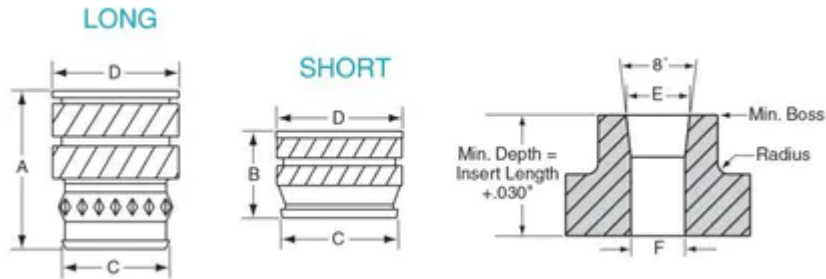

3824X625H-SS

A	0.625 in
Boss Size	1.08 in
Brand	RAF
C	0.493 in
D	0.563 in
F	0.488 in
Finish	None
Length E	0.54 in
Material	Stainless Steel
Series	H
Thread Size	3/8-24

PRODUCT OPTIONS

Finish
None
Black Oxide (26)
Chrome - Bright (10)
Chrome - Satin (11)
Chrome over Nickel (4)
Passivate - AMS 2700 TYPE 2 (48)
Passivate - ASTM A 380- 96 (47)