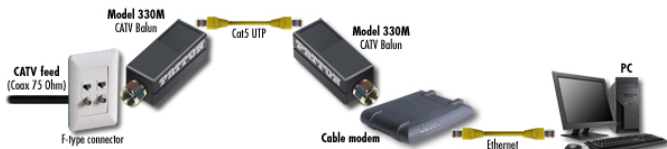

Applications