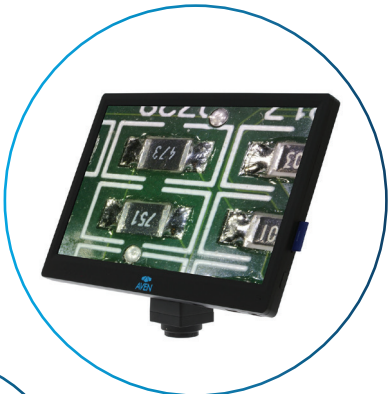

Tools for
Advancing
Innovation

Mighty Cam Eidos

Digital Microscope W/ Double Arm Boom Stand

Designed for high magnification, this specialized digital microscope has a magnification range of 13.5x - 182x. This system includes Aven's Mighty Eidos - Integrated HD monitor and inspection camera. View High Res 1080p HD images on the 11.6" LCD monitor. No computer or external monitor required for inspection or image/video capture. The monitor can be tilted to the ideal viewing angle. Built-in SD card slot and USB output for PC connectivity. Includes a 1x objective lens and a 0.5x objective lens. The system also includes Aven's Double Arm Boom Stand for easy scanning over larger objects.

FULL HD
1080P

Ergonomic
Design
Reduces Fatigue
and Eye Strain

Built-In
SD Card
Reader
Instant
Image/Video
Capture

High
Magnification
13.5x -
182x

Features:

- 1080p Full HD Imaging
- USB output connects to PC
- Built-in 11.6" HD monitor
- High magnification range (13.5x - 182x)
- Enhances productivity - eliminates eye strain and body fatigue
- Save high resolution image/video files directly to SD card
- Ideal for use when large objects are to be viewed

Digital Microscope Mighty Cam Eidos With Double Arm Boom Stand

Item Number	MLS640-260-534
Magnification	27x - 182x w/ 1x Objective Lens
Magnification	13.5x- 91x w/ .5x Objective Lens
Resolution	1920*1080
Frame Rate	60FPS
Screen Size	11.6"
Definition	FULL HD
Package Contents	Mighty Cam Eidos, Double Arm Boom Stand, LED Ring Light, Micro Lens System Zoom, Micro Lens Adapter Plate, .5x Objective Lens E-Arm Focus Mount, 1x Objective Lens