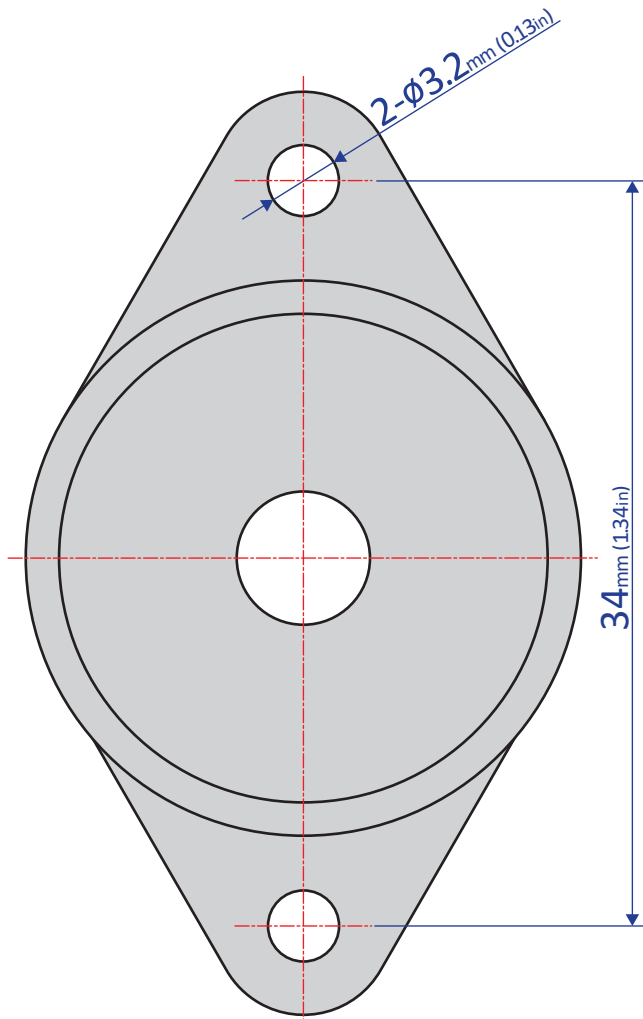

FFD-25FS Series

ROTARY/FRICTION DAMPER

Bansbach
easylift®

50 West Drive • Melbourne, Florida 32904
(321) 253-1999 • www.easylift.com • www.damper.net