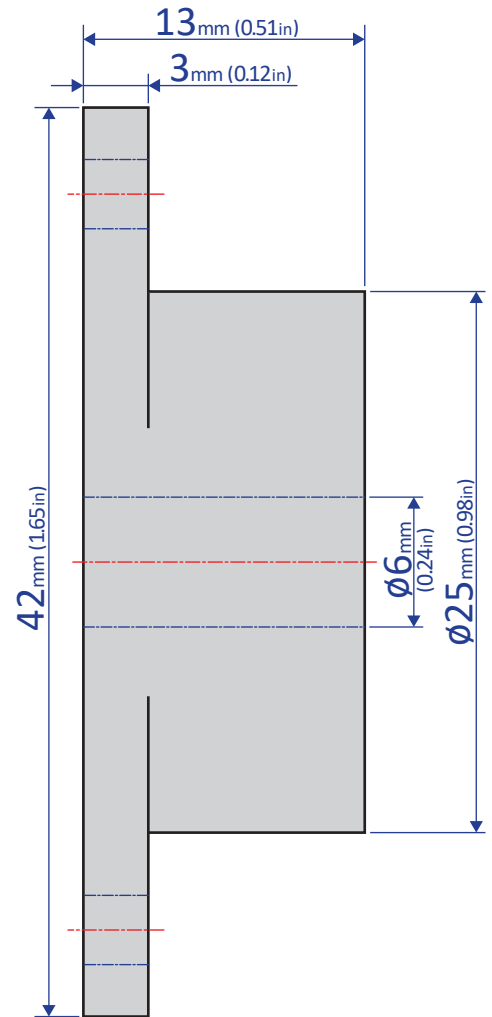

FFD-25FS Series

ROTARY/FRICTION DAMPER

Bansbach
easylift®

50 West Drive • Melbourne, Florida 32904
(321) 253-1999 • www.easylift.com • www.damper.net