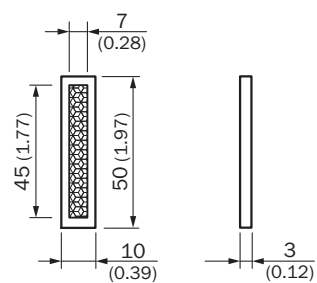

### Detailed technical data

#### Technical specifications

<b>Accessory group</b>	Reflectors
<b>Accessory family</b>	Fine triple reflectors
<b>Description</b>	Fine triple, planar, suitable for laser sensors
<b>Mounting system type</b>	None / clampable
<b>Ambient operating temperature</b>	-30 °C ... +65 °C
<b>Dimensions</b>	10 mm x 50 mm
<b>Reflective area</b>	17 mm x 45 mm
<b>Material</b>	PMMA/ABS

Dimensional drawing (Dimensions in mm (inch))