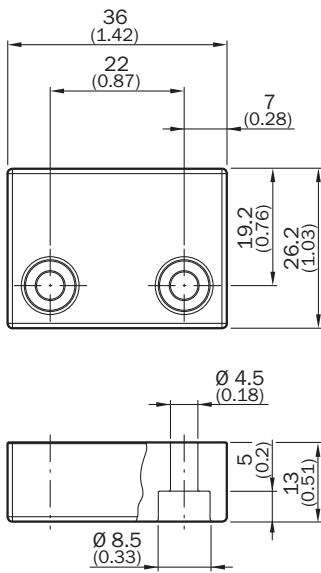

RE13-SK

SICK
Sensor Intelligence.

Ordering information

Type	Part no.
RE13-SK	1060292

Other models and accessories → www.sick.com/

Detailed technical data

Technical specifications

Accessory group	Actuators
Description	Replacement actuator for RE13-Sxx, RE13-Sxxx
Weight	17 g

Dimensional drawing (Dimensions in mm (inch))

SICK AT A GLANCE

SICK is one of the leading manufacturers of intelligent sensors and sensor solutions for industrial applications. A unique range of products and services creates the perfect basis for controlling processes securely and efficiently, protecting individuals from accidents and preventing damage to the environment.