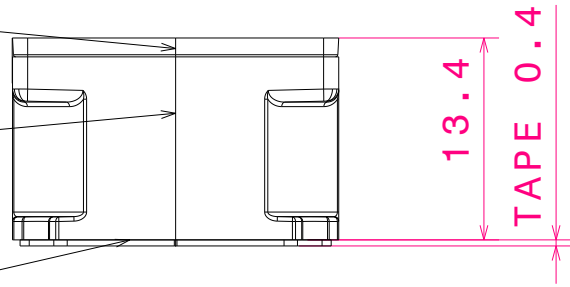

Isometric view
Scale: 1:1

Lens ROSE

Holder

Adhesive Tape

MATERIALS

LENS: PC

HOLDER: PC

TAPE: Acrylic foam