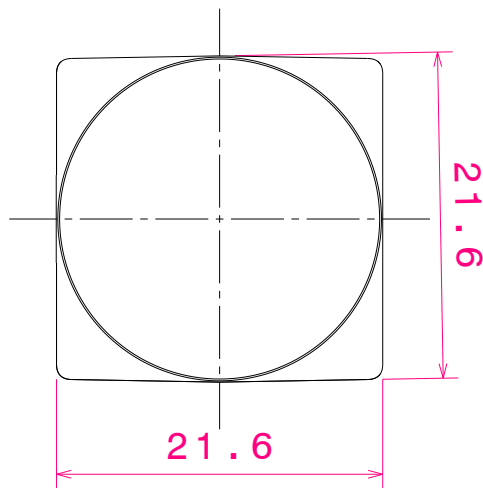

Isometric view
Scale: 1:1

Lens ROSE

Holder

Adhesive Tape

MATERIALS

LENS: PC

HOLDER: PC

TAPE: Acrylic foam

DRAWING NUMBER

REV

1

DESIGNED BY

HH

DATE

10.10.2006

SCALE