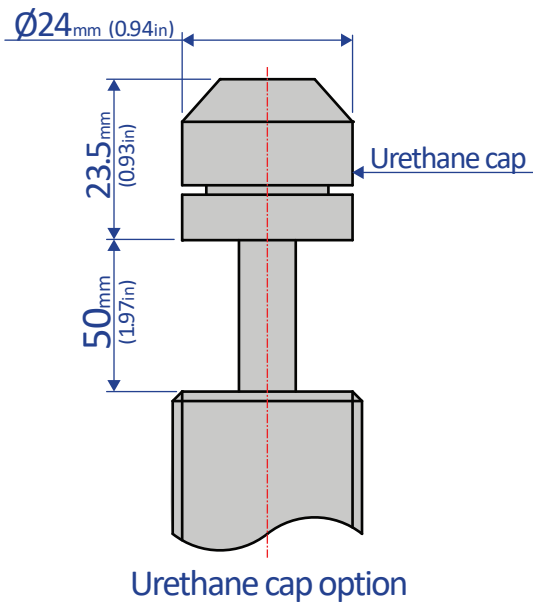

FK-3650H-C

SHOCK ABSORBER - FIXED

Bansbach
easylift[®]

50 West Drive • Melbourne, Florida 32904
(321) 253-1999 • www.easylift.com • www.damper.net