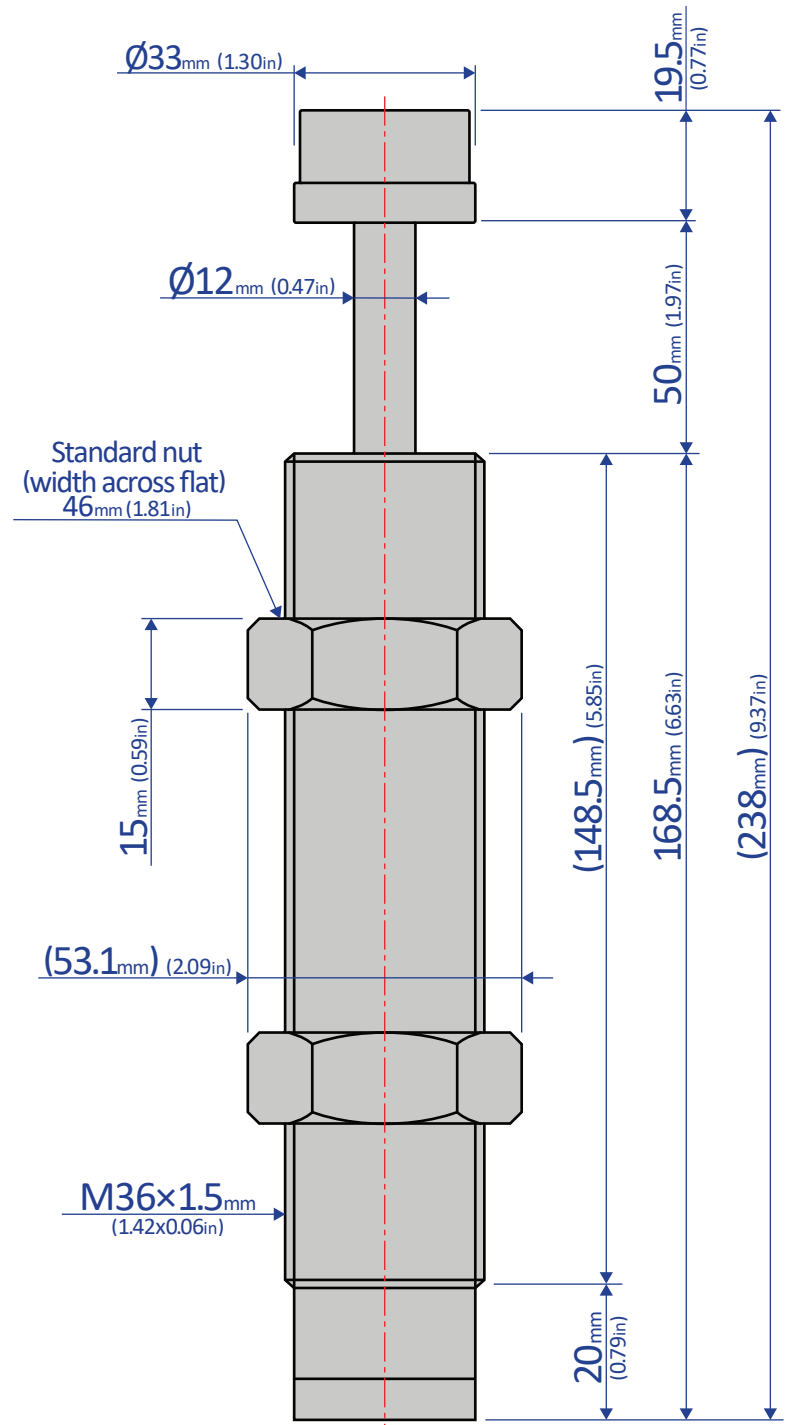

FK-3650H-C

SHOCK ABSORBER - FIXED

Bansbach
easylift[®]

50 West Drive • Melbourne, Florida 32904
(321) 253-1999 • www.easylift.com • www.damper.net