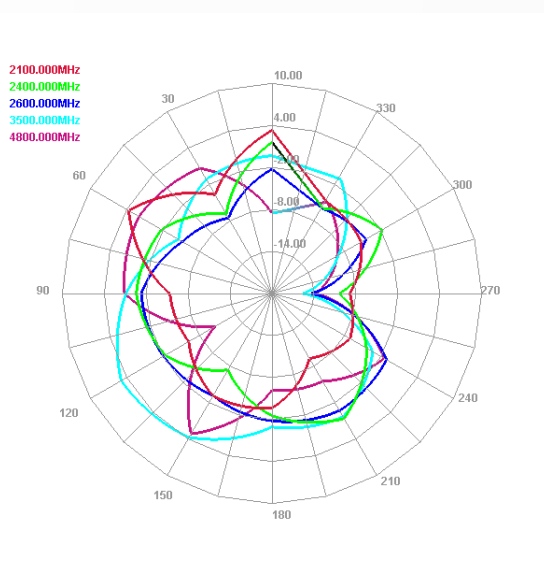

Maswell 5G/4G/WiFi MIMO Panel Antenna 600-8000MHz

AN_Master_001-2

Radiation pattern: low frequency

Antenna 1

E plane

H plane

Antenna 2

E plane

H plane

Maswell 5G/4G/WiFi MIMO Panel Antenna 600-8000MHz

AN_Master_001-2

Radiation pattern: medium frequency

Antenna 1

E plane

H plane

Antenna 2

E plane

H plane

Maswell 5G/4G/WiFi MIMO Panel Antenna 600-8000MHz

AN_Master_001-2

Radiation pattern: high frequency

Antenna 1

E plane

H plane