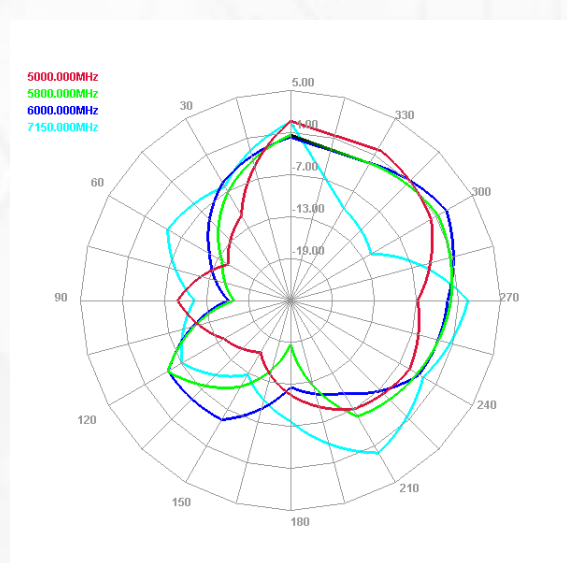

E plane

H plane

Maswell 5G/4G/WiFi MIMO Panel Antenna 600-8000MHz

AN_Master_001-2

Radiation pattern: high frequency

Antenna 1

E plane

H plane

Antenna 2

E plane

H plane

Maswell 5G/4G/WiFi MIMO Panel Antenna 600-8000MHz

AN_Master_001-2

Measured Gain Performances (Antenna 1)

| Freq (MHz) | Effi (%) | Gain (dBi) |
|------------|----------|------------|
| 600 | 49.54 | 2.25 |
| 650 | 50.1 | 0.8 |
| 700 | 51.47 | 1.35 |
| 750 | 60.18 | 2.34 |
| 800 | 82.03 | 3.43 |
| 850 | 79.01 | 4.01 |
| 900 | 72.49 | 3.32 |
| 950 | 66.85 | 3.61 |
| 1000 | 81.02 | 4.93 |
| 1050 | 85.14 | 5.45 |
| 1100 | 84.27 | 5.4 |
| 1150 | 92.99 | 5.74 |
| 1200 | 95.46 | 5.66 |
| 1250 | 100.65 | 6.93 |
| 1300 | 102.41 | 6.81 |
| 1350 | 91.17 | 5.79 |
| 1400 | 89.87 | 5.69 |
| 1450 | 104.09 | 6.18 |
| 1500 | 86.43 | 3.81 |
| 1550 | 84.55 | 4.42 |
| 1600 | 85.16 | 3.56 |
| 1650 | 81.36 | 3.31 |
| 1700 | 77.23 | 3.77 |
| 1750 | 79.44 | 4.55 |
| 1800 | 75.3 | 4.57 |
| 1850 | 73.69 | 3.98 |
| 1900 | 78.16 | 3.89 |
| 1950 | 75.08 | 3.71 |
| 2000 | 73.63 | 3.8 |
| 2050 | 73.16 | 4.25 |
| 2100 | 73.43 | 4.39 |
| 2150 | 60.17 | 3.86 |
| 2200 | 65.77 | 4.16 |
| 2250 | 75.59 | 4.03 |
| 2300 | 77.7 | 5 |
| 2350 | 82.09 | 5.28 |
| 2400 | 81.84 | 4.54 |