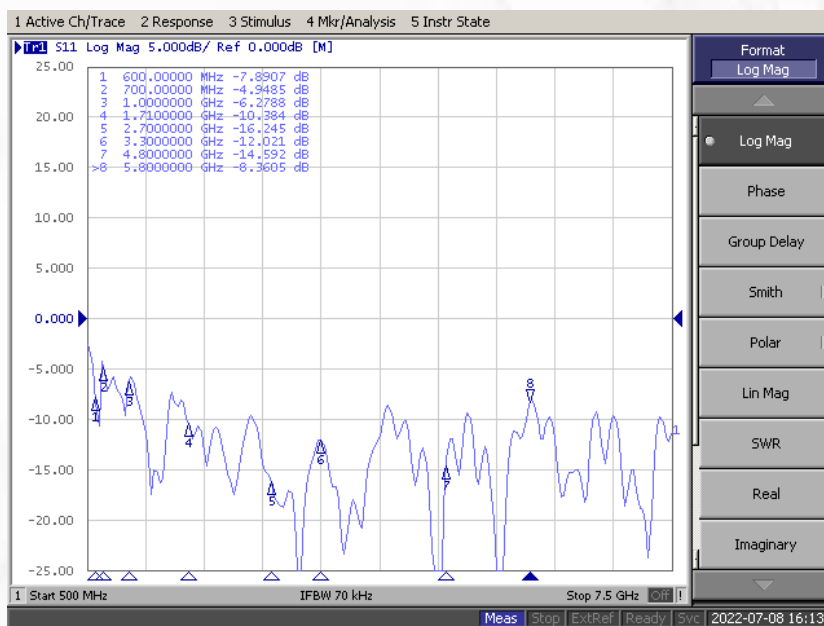

Maswell 5G/4G/WiFi MIMO Panel Antenna 600-8000MHz

AN_Master_001-2

Mechanical dimension

Maswell 5G/4G/WiFi MIMO Panel Antenna 600-8000MHz

AN_Master_001-2

Specifications

| Item | Specifications | |
|---------------|--------------------------|--|
| Antenna1 | Center Frequency | 600-8000MHz |
| | Polarization | Linear (+45°) |
| | Gain | 6.9dBi (Maxium) |
| | V.S.W.R | < 2.0 |
| | Impendance | 50Ω |
| | Isolation | 15dB |
| Antenna2 | Center Frequency | 600-8000MHz |
| | Polarization | Linear (-45°) |
| | Gain | 7.5dBi (Maximum) |
| | V.S.W.R | < 2.0 |
| | Impendance | 50Ω |
| | Isolation | 15dB |
| Mechanical | Dimension | 22cm*22cm*4.5cm |
| | Weight | 1380g |
| | Cable | Customizable |
| | Connector | SMA or others |
| | Mounting Method | U bolt /Screw |
| Environmental | Operating Temperature | -40°C~+85°C |
| | Waterproof | IP67 |
| | UV stabilized: | YES |
| | Vibration | 10 to 55Hz with 1.5mm amplitude 2hours |
| | Environmentally Friendly | ROHS Compliant |

Maswell 5G/4G/WiFi MIMO Panel Antenna 600-8000MHz

AN_Master_001-2

Product Configuration in Details

- ◆ Support all 5g, 4G, 3G, GSM and dual band WiFi bands in the world!
- ◆ Single antenna meets all wireless protocol needs, no need to buy other antenna!
- ◆ Up to 6dbi gain for various signal transmitting and receiving scenarios!

Maswell 5G/4G/WiFi MIMO Panel Antenna 600-8000MHz

AN_Master_001-2

Measured results:

S11

Antenna 1 (Main)

Antenna 2 (AUX)

Maswell 5G/4G/WiFi MIMO Panel Antenna 600-8000MHz

AN_Master_001-2

Measured results:

VSWR

Antenna 1 (Main)

Antenna 2 (AUX)

Maswell 5G/4G/WiFi MIMO Panel Antenna 600-8000MHz

AN_Master_001-2

Measured results:

Isolation