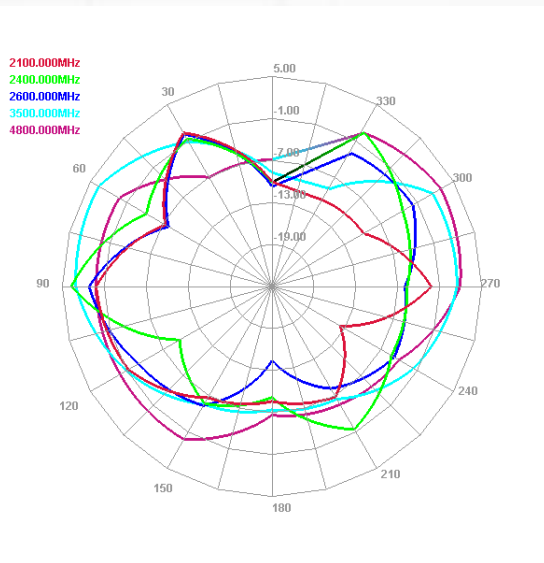

Maswell 5G/4G/WiFi MIMO Panel Antenna 600-8000MHz

AN_Master_001-2

Mechanical dimension

Maswell 5G/4G/WiFi MIMO Panel Antenna 600-8000MHz

AN_Master_001-2

Specifications

| Item | Specifications | |
|---------------|--------------------------|--|
| Antenna1 | Center Frequency | 600-8000MHz |
| | Polarization | Linear (+45°) |
| | Gain | 6.9dBi (Maxium) |
| | V.S.W.R | < 2.0 |
| | Impendance | 50Ω |
| | Isolation | 15dB |
| Antenna2 | Center Frequency | 600-8000MHz |
| | Polarization | Linear (-45°) |
| | Gain | 7.5dBi (Maximum) |
| | V.S.W.R | < 2.0 |
| | Impendance | 50Ω |
| | Isolation | 15dB |
| Mechanical | Dimension | 22cm*22cm*4.5cm |
| | Weight | 1380g |
| | Cable | Customizable |
| | Connector | SMA or others |
| | Mounting Method | U bolt /Screw |
| Environmental | Operating Temperature | -40°C~+85°C |
| | Waterproof | IP67 |
| | UV stabilized: | YES |
| | Vibration | 10 to 55Hz with 1.5mm amplitude 2hours |
| | Environmentally Friendly | ROHS Compliant |

Measured results:

VSWR

Antenna 1 (Main)

Antenna 2 (AUX)

Maswell 5G/4G/WiFi MIMO Panel Antenna 600-8000MHz

AN_Master_001-2

Measured results:

Isolation

Maswell 5G/4G/WiFi MIMO Panel Antenna 600-8000MHz

AN_Master_001-2

Radiation pattern: low frequency

Antenna 1

E plane

H plane

Antenna 2

E plane

H plane

Maswell 5G/4G/WiFi MIMO Panel Antenna 600-8000MHz

AN_Master_001-2

Radiation pattern: medium frequency

Antenna 1

E plane

H plane

Antenna 2