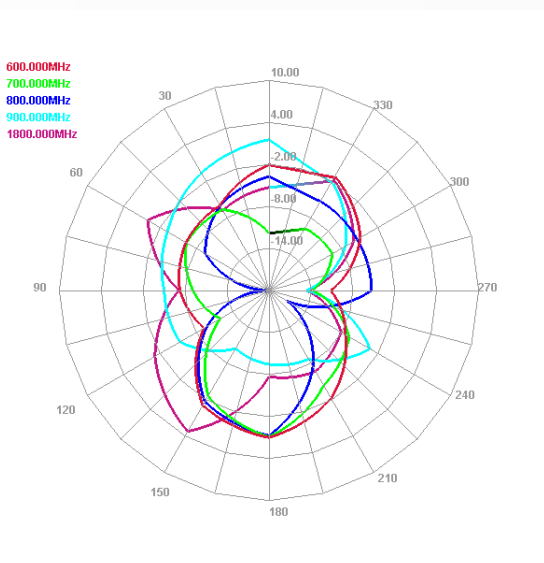

Maswell 5G/4G/WiFi MIMO Panel Antenna 600-8000MHz

AN_Master_001-2

Mechanical dimension

Maswell 5G/4G/WiFi MIMO Panel Antenna 600-8000MHz

AN_Master_001-2

Specifications

| Item | Specifications | |
|---------------|--------------------------|--|
| Antenna1 | Center Frequency | 600-8000MHz |
| | Polarization | Linear (+45°) |
| | Gain | 6.9dBi (Maxium) |
| | V.S.W.R | < 2.0 |
| | Impendance | 50Ω |
| | Isolation | 15dB |
| Antenna2 | Center Frequency | 600-8000MHz |
| | Polarization | Linear (-45°) |
| | Gain | 7.5dBi (Maximum) |
| | V.S.W.R | < 2.0 |
| | Impendance | 50Ω |
| | Isolation | 15dB |
| Mechanical | Dimension | 22cm*22cm*4.5cm |
| | Weight | 1380g |
| | Cable | Customizable |
| | Connector | SMA or others |
| | Mounting Method | U bolt /Screw |
| Environmental | Operating Temperature | -40°C~+85°C |
| | Waterproof | IP67 |
| | UV stabilized: | YES |
| | Vibration | 10 to 55Hz with 1.5mm amplitude 2hours |
| | Environmentally Friendly | ROHS Compliant |

Measured results:

VSWR

Antenna 1 (Main)

Antenna 2 (AUX)

Maswell 5G/4G/WiFi MIMO Panel Antenna 600-8000MHz

AN_Master_001-2

Measured results:

Isolation

Maswell 5G/4G/WiFi MIMO Panel Antenna 600-8000MHz

AN_Master_001-2

Radiation pattern: low frequency

Antenna 1

E plane

H plane

Antenna 2

E plane

H plane

Maswell 5G/4G/WiFi MIMO Panel Antenna 600-8000MHz

AN_Master_001-2

Radiation pattern: medium frequency

Antenna 1

E plane

H plane

Antenna 2