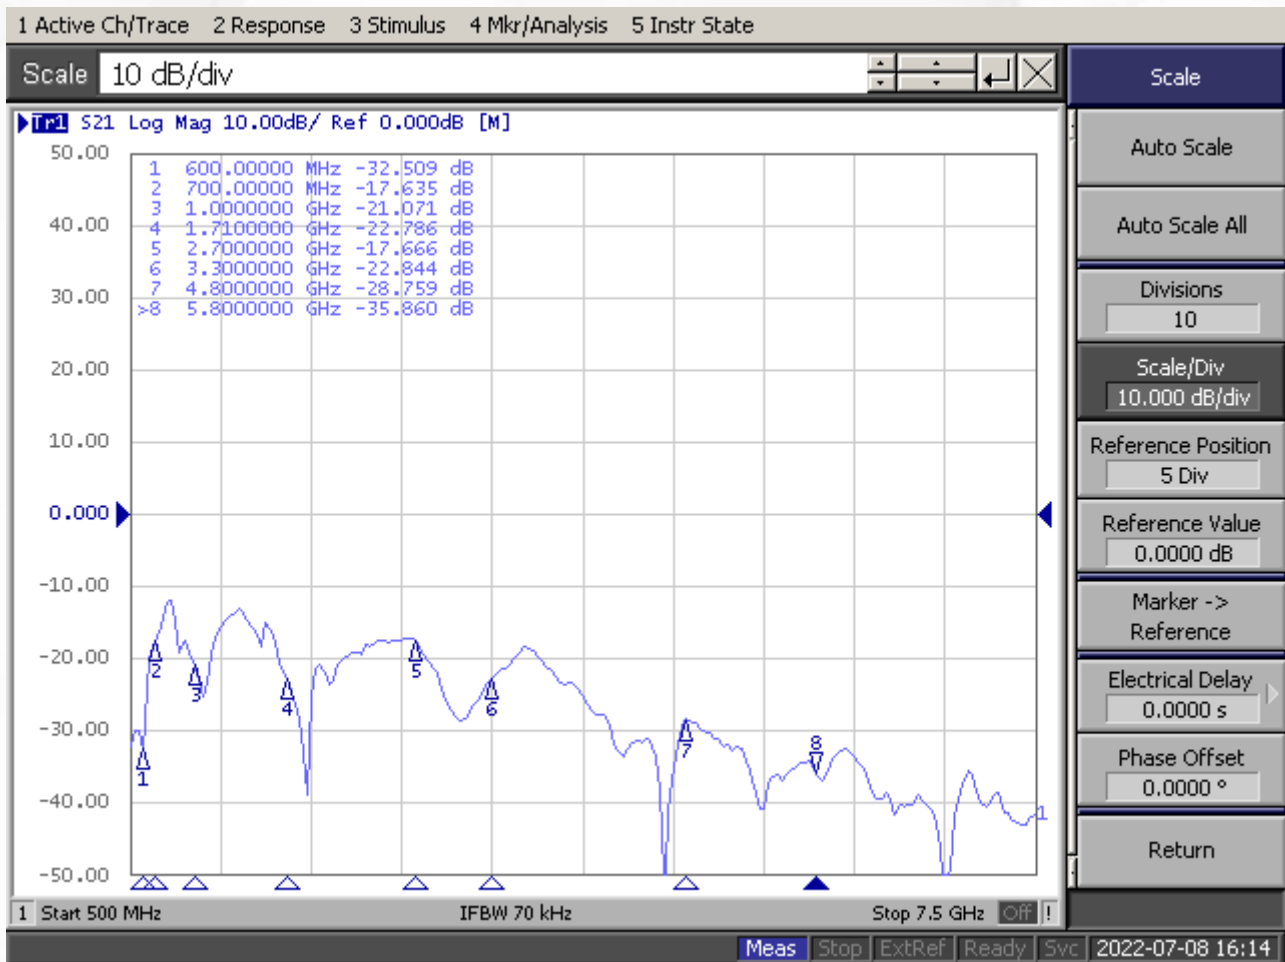

Maswell 5G/4G/WiFi MIMO Panel Antenna 600-8000MHz

AN_Master_001-2

Mechanical dimension

Maswell 5G/4G/WiFi MIMO Panel Antenna 600-8000MHz

AN_Master_001-2

Specifications

| Item | Specifications | |
|---------------|--------------------------|--|
| Antenna1 | Center Frequency | 600-8000MHz |
| | Polarization | Linear (+45°) |
| | Gain | 6.9dBi (Maxium) |
| | V.S.W.R | < 2.0 |
| | Impendance | 50Ω |
| | Isolation | 15dB |
| Antenna2 | Center Frequency | 600-8000MHz |
| | Polarization | Linear (-45°) |
| | Gain | 7.5dBi (Maximum) |
| | V.S.W.R | < 2.0 |
| | Impendance | 50Ω |
| | Isolation | 15dB |
| Mechanical | Dimension | 22cm*22cm*4.5cm |
| | Weight | 1380g |
| | Cable | Customizable |
| | Connector | SMA or others |
| | Mounting Method | U bolt /Screw |
| Environmental | Operating Temperature | -40°C~+85°C |
| | Waterproof | IP67 |
| | UV stabilized: | YES |
| | Vibration | 10 to 55Hz with 1.5mm amplitude 2hours |
| | Environmentally Friendly | ROHS Compliant |

Maswell 5G/4G/WiFi MIMO Panel Antenna 600-8000MHz

AN_Master_001-2

Measured results:

S11

Antenna 1 (Main)

Antenna 2 (AUX)

Maswell 5G/4G/WiFi MIMO Panel Antenna 600-8000MHz

AN_Master_001-2

Measured results:

VSWR

Antenna 1 (Main)

Antenna 2 (AUX)

Maswell 5G/4G/WiFi MIMO Panel Antenna 600-8000MHz

AN_Master_001-2

Measured results:

Isolation

Maswell 5G/4G/WiFi MIMO Panel Antenna 600-8000MHz

AN_Master_001-2

Radiation pattern: low frequency

Antenna 1

E plane

H plane

Antenna 2

E plane