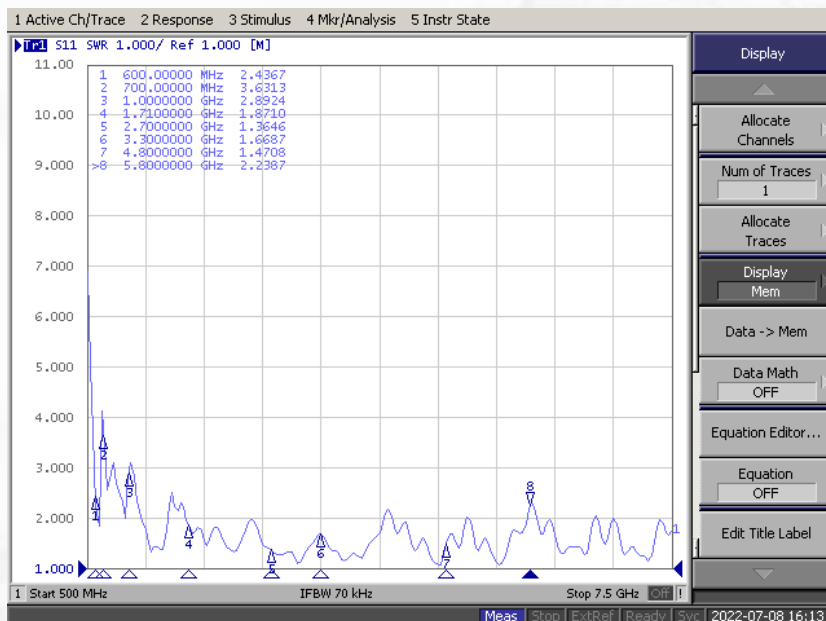

Maswell 5G/4G/WiFi MIMO Panel Antenna 600-8000MHz

AN_Master_001-2

Measured results:

S11

Antenna 1 (Main)

Antenna 2 (AUX)

Maswell 5G/4G/WiFi MIMO Panel Antenna 600-8000MHz

AN_Master_001-2

Measured results:

VSWR

Antenna 1 (Main)

Antenna 2 (AUX)

Maswell 5G/4G/WiFi MIMO Panel Antenna 600-8000MHz

AN_Master_001-2

Measured results:

Isolation