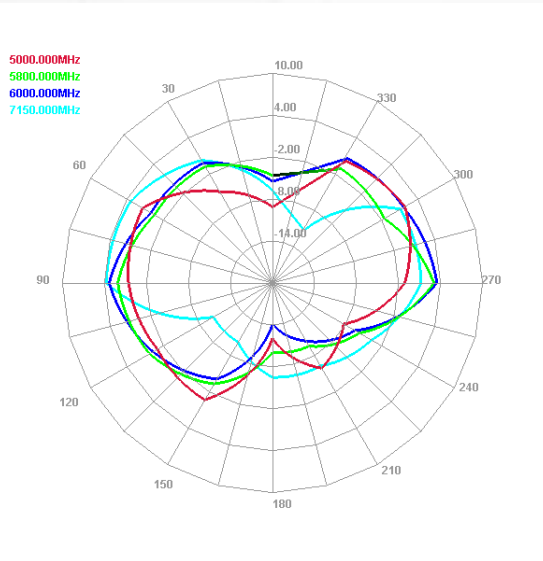

H plane

Maswell 5G/4G/WiFi MIMO Panel Antenna 600-8000MHz

AN_Master_001-2

Radiation pattern: medium frequency

Antenna 1

E plane

H plane

Antenna 2

E plane

H plane

Maswell 5G/4G/WiFi MIMO Panel Antenna 600-8000MHz

AN_Master_001-2

Radiation pattern: high frequency

Antenna 1

E plane

H plane

Antenna 2

E plane

H plane

Maswell 5G/4G/WiFi MIMO Panel Antenna 600-8000MHz

AN_Master_001-2

Measured Gain Performances (Antenna 1)

| Freq (MHz) | Effi (%) | Gain (dBi) |
|------------|----------|------------|
| 600 | 49.54 | 2.25 |
| 650 | 50.1 | 0.8 |
| 700 | 51.47 | 1.35 |
| 750 | 60.18 | 2.34 |
| 800 | 82.03 | 3.43 |
| 850 | 79.01 | 4.01 |
| 900 | 72.49 | 3.32 |
| 950 | 66.85 | 3.61 |
| 1000 | 81.02 | 4.93 |
| 1050 | 85.14 | 5.45 |
| 1100 | 84.27 | 5.4 |
| 1150 | 92.99 | 5.74 |
| 1200 | 95.46 | 5.66 |
| 1250 | 100.65 | 6.93 |
| 1300 | 102.41 | 6.81 |
| 1350 | 91.17 | 5.79 |
| 1400 | 89.87 | 5.69 |
| 1450 | 104.09 | 6.18 |
| 1500 | 86.43 | 3.81 |
| 1550 | 84.55 | 4.42 |
| 1600 | 85.16 | 3.56 |
| 1650 | 81.36 | 3.31 |
| 1700 | 77.23 | 3.77 |
| 1750 | 79.44 | 4.55 |
| 1800 | 75.3 | 4.57 |
| 1850 | 73.69 | 3.98 |
| 1900 | 78.16 | 3.89 |
| 1950 | 75.08 | 3.71 |
| 2000 | 73.63 | 3.8 |
| 2050 | 73.16 | 4.25 |
| 2100 | 73.43 | 4.39 |
| 2150 | 60.17 | 3.86 |
| 2200 | 65.77 | 4.16 |
| 2250 | 75.59 | 4.03 |
| 2300 | 77.7 | 5 |
| 2350 | 82.09 | 5.28 |
| 2400 | 81.84 | 4.54 |