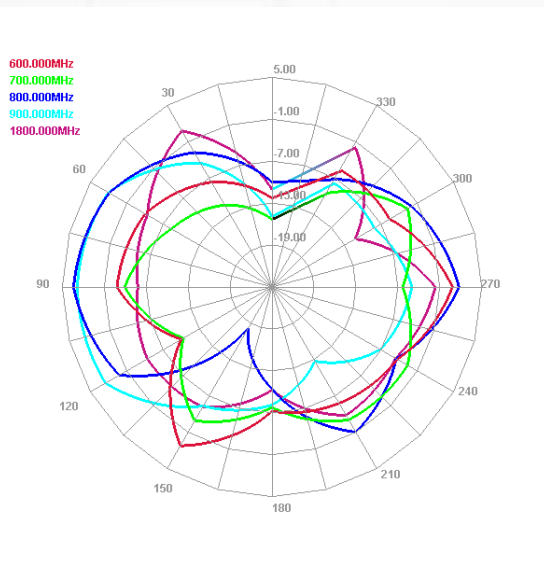

Maswell 5G/4G/WiFi MIMO Panel Antenna 600-8000MHz

AN_Master_001-2

Mechanical dimension

Maswell 5G/4G/WiFi MIMO Panel Antenna 600-8000MHz

AN_Master_001-2

Specifications

| Item | Specifications | |
|---------------|--------------------------|--|
| Antenna1 | Center Frequency | 600-8000MHz |
| | Polarization | Linear (+45°) |
| | Gain | 6.9dBi (Maxium) |
| | V.S.W.R | < 2.0 |
| | Impendance | 50Ω |
| | Isolation | 15dB |
| Antenna2 | Center Frequency | 600-8000MHz |
| | Polarization | Linear (-45°) |
| | Gain | 7.5dBi (Maximum) |
| | V.S.W.R | < 2.0 |
| | Impendance | 50Ω |
| | Isolation | 15dB |
| Mechanical | Dimension | 22cm*22cm*4.5cm |
| | Weight | 1380g |
| | Cable | Customizable |
| | Connector | SMA or others |
| | Mounting Method | U bolt /Screw |
| Environmental | Operating Temperature | -40°C~+85°C |
| | Waterproof | IP67 |
| | UV stabilized: | YES |
| | Vibration | 10 to 55Hz with 1.5mm amplitude 2hours |
| | Environmentally Friendly | ROHS Compliant |

Maswell 5G/4G/WiFi MIMO Panel Antenna 600-8000MHz

AN_Master_001-2

Measured results:

S11

Antenna 1 (Main)

Antenna 2 (AUX)

Maswell 5G/4G/WiFi MIMO Panel Antenna 600-8000MHz

AN_Master_001-2

Measured results:

VSWR

Antenna 1 (Main)

Antenna 2 (AUX)

Maswell 5G/4G/WiFi MIMO Panel Antenna 600-8000MHz

AN_Master_001-2

Measured results:

Isolation

Maswell 5G/4G/WiFi MIMO Panel Antenna 600-8000MHz

AN_Master_001-2

Radiation pattern: low frequency

Antenna 1

E plane

H plane

Antenna 2

E plane