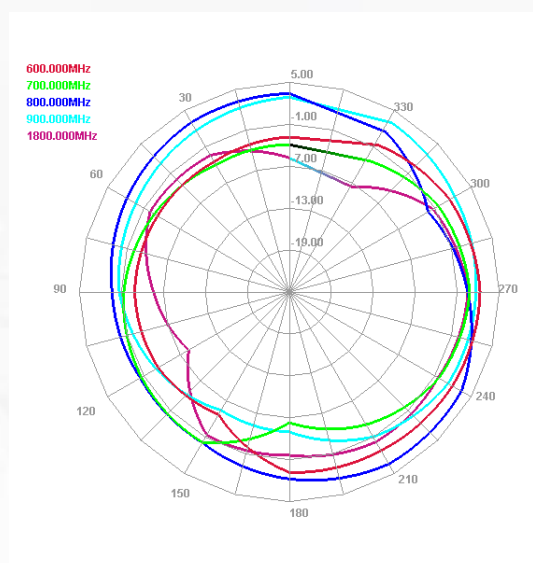

Maswell 5G/4G/WiFi MIMO Panel Antenna 600-8000MHz

AN_Master_001-2

Mechanical dimension

Maswell 5G/4G/WiFi MIMO Panel Antenna 600-8000MHz

AN_Master_001-2

Specifications

| Item | Specifications | |
|---------------|--------------------------|--|
| Antenna1 | Center Frequency | 600-8000MHz |
| | Polarization | Linear (+45°) |
| | Gain | 6.9dBi (Maxium) |
| | V.S.W.R | < 2.0 |
| | Impendance | 50Ω |
| | Isolation | 15dB |
| Antenna2 | Center Frequency | 600-8000MHz |
| | Polarization | Linear (-45°) |
| | Gain | 7.5dBi (Maximum) |
| | V.S.W.R | < 2.0 |
| | Impendance | 50Ω |
| | Isolation | 15dB |
| Mechanical | Dimension | 22cm*22cm*4.5cm |
| | Weight | 1380g |
| | Cable | Customizable |
| | Connector | SMA or others |
| | Mounting Method | U bolt /Screw |
| Environmental | Operating Temperature | -40°C~+85°C |
| | Waterproof | IP67 |
| | UV stabilized: | YES |
| | Vibration | 10 to 55Hz with 1.5mm amplitude 2hours |
| | Environmentally Friendly | ROHS Compliant |

Measured results:

VSWR

Antenna 1 (Main)

Antenna 2 (AUX)

Maswell 5G/4G/WiFi MIMO Panel Antenna 600-8000MHz

AN_Master_001-2

Measured results:

Isolation

Maswell 5G/4G/WiFi MIMO Panel Antenna 600-8000MHz

AN_Master_001-2

Radiation pattern: low frequency

Antenna 1

E plane

H plane

Antenna 2

E plane