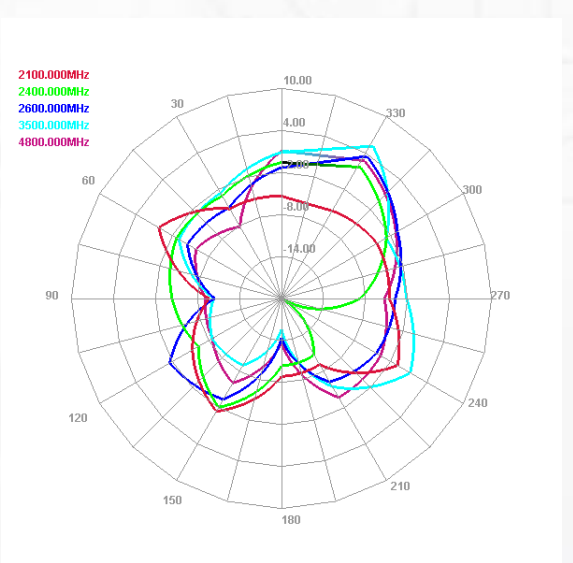

Maswell 5G/4G/WiFi MIMO Panel Antenna 600-8000MHz

AN_Master_001-2

Radiation pattern: low frequency

Antenna 1

E plane

H plane

Antenna 2

E plane

H plane

Maswell 5G/4G/WiFi MIMO Panel Antenna 600-8000MHz

AN_Master_001-2

Radiation pattern: medium frequency

Antenna 1

E plane

H plane

Antenna 2

E plane

H plane

Maswell 5G/4G/WiFi MIMO Panel Antenna 600-8000MHz

AN_Master_001-2

Radiation pattern: high frequency

Antenna 1

E plane

H plane