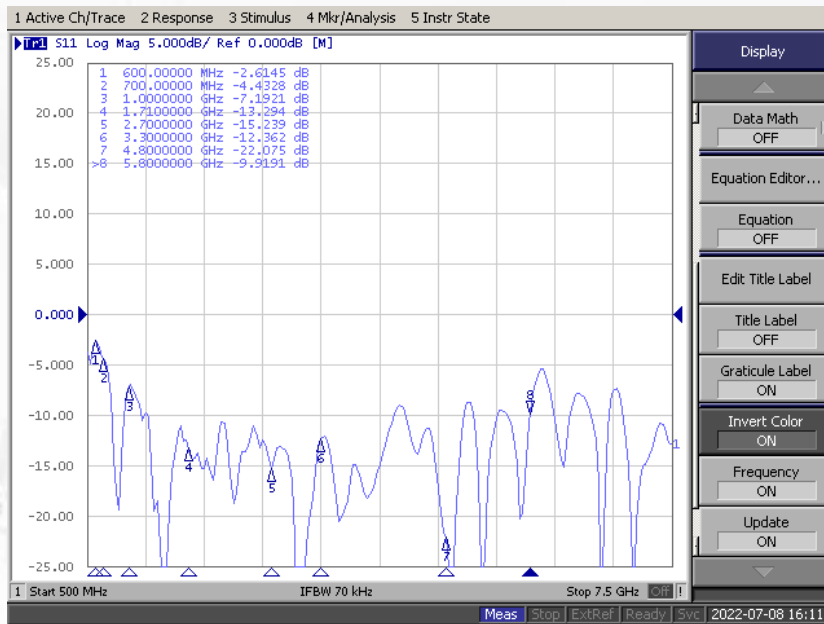

Maswell 5G/4G/WiFi MIMO Panel Antenna 600-8000MHz

AN_Master_001-2

Mechanical dimension

Maswell 5G/4G/WiFi MIMO Panel Antenna 600-8000MHz

AN_Master_001-2

Specifications

| Item | Specifications | |
|---------------|--------------------------|--|
| Antenna1 | Center Frequency | 600-8000MHz |
| | Polarization | Linear (+45°) |
| | Gain | 6.9dBi (Maxium) |
| | V.S.W.R | < 2.0 |
| | Impendance | 50Ω |
| | Isolation | 15dB |
| Antenna2 | Center Frequency | 600-8000MHz |
| | Polarization | Linear (-45°) |
| | Gain | 7.5dBi (Maximum) |
| | V.S.W.R | < 2.0 |
| | Impendance | 50Ω |
| | Isolation | 15dB |
| Mechanical | Dimension | 22cm*22cm*4.5cm |
| | Weight | 1380g |
| | Cable | Customizable |
| | Connector | SMA or others |
| | Mounting Method | U bolt /Screw |
| Environmental | Operating Temperature | -40°C~+85°C |
| | Waterproof | IP67 |
| | UV stabilized: | YES |
| | Vibration | 10 to 55Hz with 1.5mm amplitude 2hours |
| | Environmentally Friendly | ROHS Compliant |

Maswell 5G/4G/WiFi MIMO Panel Antenna 600-8000MHz

AN_Master_001-2

Product Configuration in Details

- ◆ Support all 5g, 4G, 3G, GSM and dual band WiFi bands in the world!
- ◆ Single antenna meets all wireless protocol needs, no need to buy other antenna!
- ◆ Up to 6dbi gain for various signal transmitting and receiving scenarios!

Maswell 5G/4G/WiFi MIMO Panel Antenna 600-8000MHz

AN_Master_001-2

Measured results:

S11

Antenna 1 (Main)

Antenna 2 (AUX)

Maswell 5G/4G/WiFi MIMO Panel Antenna 600-8000MHz

AN_Master_001-2

Measured results:

VSWR

Antenna 1 (Main)

Antenna 2 (AUX)

Maswell 5G/4G/WiFi MIMO Panel Antenna 600-8000MHz

AN_Master_001-2

Measured results:

Isolation