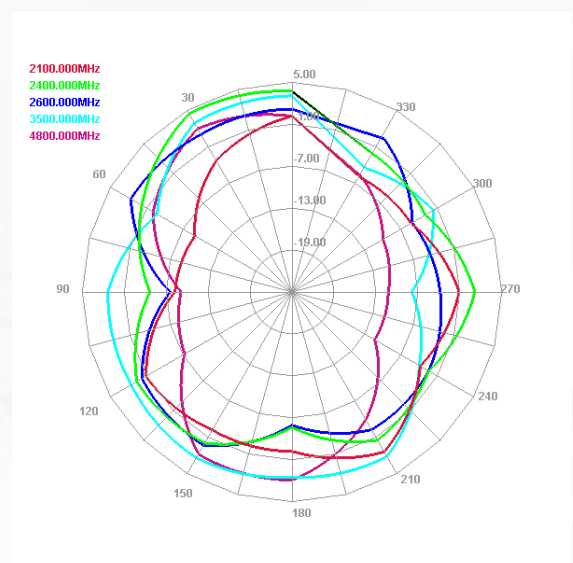

Maswell 5G/4G/WiFi MIMO Panel Antenna 600-8000MHz

AN_Master_001-2

Radiation pattern: low frequency

Antenna 1

E plane

H plane

Antenna 2

E plane

H plane

Maswell 5G/4G/WiFi MIMO Panel Antenna 600-8000MHz

AN_Master_001-2

Radiation pattern: medium frequency

Antenna 1

E plane

H plane

Antenna 2

E plane

H plane

Maswell 5G/4G/WiFi MIMO Panel Antenna 600-8000MHz

AN_Master_001-2

Radiation pattern: high frequency

Antenna 1

E plane

H plane