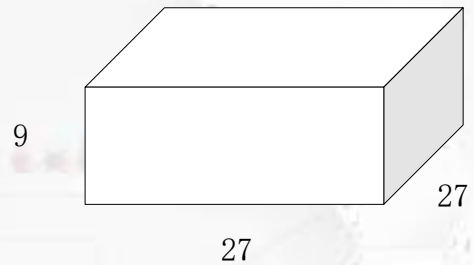

Maswell 5G/4G/WiFi MIMO Panel Antenna 600-8000MHz

AN_Master_001-2

Package

AN_Master_001-2

Package with one cartoon:

Cable dimension: 27cm*27cm*9cm

Antenna weight: 1380g

Unit:cm