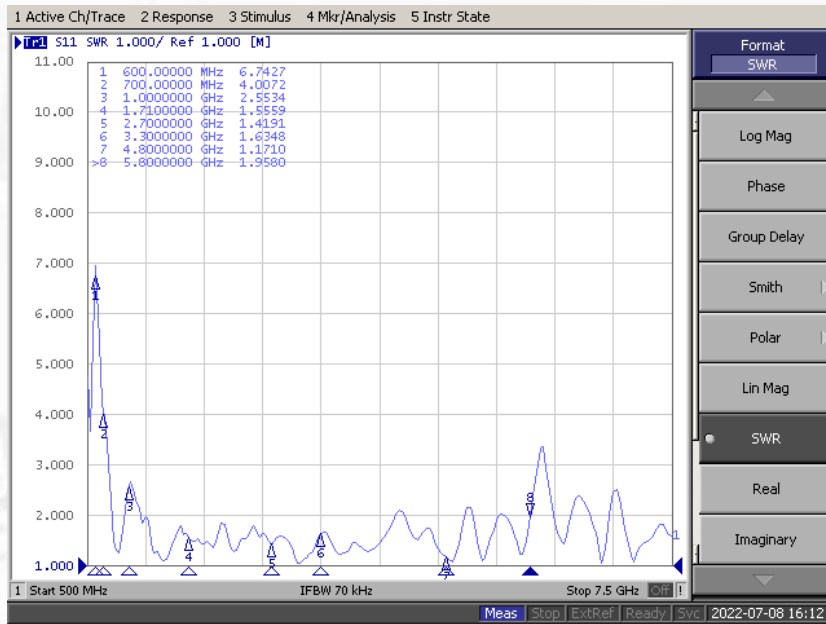

Maswell 5G/4G/WiFi MIMO Panel Antenna 600-8000MHz

AN_Master_001-2

Measured results:

S11

Antenna 1 (Main)

Antenna 2 (AUX)

Maswell 5G/4G/WiFi MIMO Panel Antenna 600-8000MHz

AN_Master_001-2

Measured results:

VSWR

Antenna 1 (Main)

Antenna 2 (AUX)

Maswell 5G/4G/WiFi MIMO Panel Antenna 600-8000MHz

AN_Master_001-2

Measured results:

Isolation