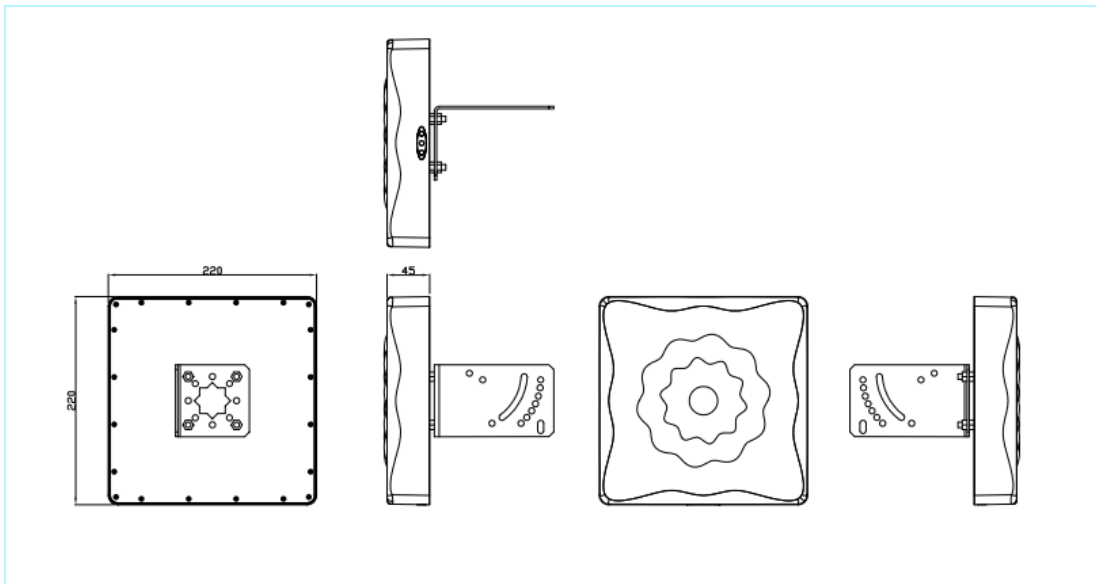

Maswell 5G/4G/WiFi MIMO Panel Antenna 600-8000MHz

AN_Master_001-2

Mechanical dimension

Maswell 5G/4G/WiFi MIMO Panel Antenna 600-8000MHz

AN_Master_001-2

Specifications

| Item | Specifications | |
|---------------|--------------------------|--|
| Antenna1 | Center Frequency | 600-8000MHz |
| | Polarization | Linear (+45°) |
| | Gain | 6.9dBi (Maxium) |
| | V.S.W.R | < 2.0 |
| | Impendance | 50Ω |
| | Isolation | 15dB |
| Antenna2 | Center Frequency | 600-8000MHz |
| | Polarization | Linear (-45°) |
| | Gain | 7.5dBi (Maximum) |
| | V.S.W.R | < 2.0 |
| | Impendance | 50Ω |
| | Isolation | 15dB |
| Mechanical | Dimension | 22cm*22cm*4.5cm |
| | Weight | 1380g |
| | Cable | Customizable |
| | Connector | SMA or others |
| | Mounting Method | U bolt /Screw |
| Environmental | Operating Temperature | -40°C~+85°C |
| | Waterproof | IP67 |
| | UV stabilized: | YES |
| | Vibration | 10 to 55Hz with 1.5mm amplitude 2hours |
| | Environmentally Friendly | ROHS Compliant |