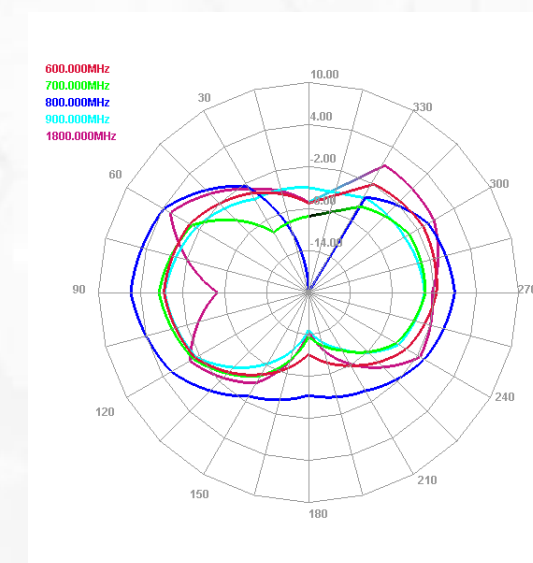

Maswell 5G/4G/WiFi MIMO Panel Antenna 600-8000MHz

AN_Master_001-2

Mechanical dimension

Maswell 5G/4G/WiFi MIMO Panel Antenna 600-8000MHz

AN_Master_001-2

Specifications

| Item | Specifications | |
|---------------|--------------------------|--|
| Antenna1 | Center Frequency | 600-8000MHz |
| | Polarization | Linear (+45°) |
| | Gain | 6.9dBi (Maxium) |
| | V.S.W.R | < 2.0 |
| | Impendance | 50Ω |
| | Isolation | 15dB |
| Antenna2 | Center Frequency | 600-8000MHz |
| | Polarization | Linear (-45°) |
| | Gain | 7.5dBi (Maximum) |
| | V.S.W.R | < 2.0 |
| | Impendance | 50Ω |
| | Isolation | 15dB |
| Mechanical | Dimension | 22cm*22cm*4.5cm |
| | Weight | 1380g |
| | Cable | Customizable |
| | Connector | SMA or others |
| | Mounting Method | U bolt /Screw |
| Environmental | Operating Temperature | -40°C~+85°C |
| | Waterproof | IP67 |
| | UV stabilized: | YES |
| | Vibration | 10 to 55Hz with 1.5mm amplitude 2hours |
| | Environmentally Friendly | ROHS Compliant |

Measured results:

VSWR

Antenna 1 (Main)

Antenna 2 (AUX)

Maswell 5G/4G/WiFi MIMO Panel Antenna 600-8000MHz

AN_Master_001-2

Measured results:

Isolation

Maswell 5G/4G/WiFi MIMO Panel Antenna 600-8000MHz

AN_Master_001-2

Radiation pattern: low frequency

Antenna 1

E plane

H plane

Antenna 2

E plane

H plane

Maswell 5G/4G/WiFi MIMO Panel Antenna 600-8000MHz

AN_Master_001-2

Radiation pattern: medium frequency

Antenna 1

E plane

H plane

Antenna 2