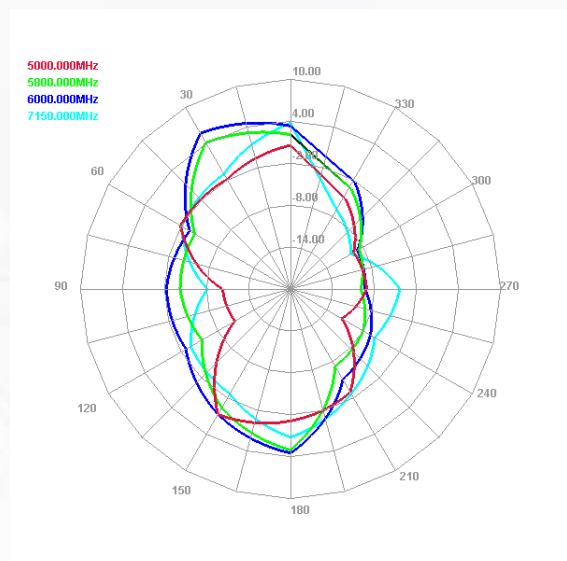

E plane

H plane

Maswell 5G/4G/WiFi MIMO Panel Antenna 600-8000MHz

AN_Master_001-2

Radiation pattern: high frequency

Antenna 1

E plane

H plane

Antenna 2

E plane

H plane

Maswell 5G/4G/WiFi MIMO Panel Antenna 600-8000MHz

AN_Master_001-2

Measured Gain Performances (Antenna 1)

| Freq (MHz) | Effi (%) | Gain (dBi) |
|------------|----------|------------|
| 600 | 49.54 | 2.25 |
| 650 | 50.1 | 0.8 |
| 700 | 51.47 | 1.35 |
| 750 | 60.18 | 2.34 |
| 800 | 82.03 | 3.43 |
| 850 | 79.01 | 4.01 |
| 900 | 72.49 | 3.32 |
| 950 | 66.85 | 3.61 |
| 1000 | 81.02 | 4.93 |
| 1050 | 85.14 | 5.45 |
| 1100 | 84.27 | 5.4 |
| 1150 | 92.99 | 5.74 |
| 1200 | 95.46 | 5.66 |
| 1250 | 100.65 | 6.93 |
| 1300 | 102.41 | 6.81 |
| 1350 | 91.17 | 5.79 |
| 1400 | 89.87 | 5.69 |
| 1450 | 104.09 | 6.18 |
| 1500 | 86.43 | 3.81 |
| 1550 | 84.55 | 4.42 |
| 1600 | 85.16 | 3.56 |
| 1650 | 81.36 | 3.31 |
| 1700 | 77.23 | 3.77 |
| 1750 | 79.44 | 4.55 |
| 1800 | 75.3 | 4.57 |
| 1850 | 73.69 | 3.98 |
| 1900 | 78.16 | 3.89 |
| 1950 | 75.08 | 3.71 |
| 2000 | 73.63 | 3.8 |
| 2050 | 73.16 | 4.25 |
| 2100 | 73.43 | 4.39 |
| 2150 | 60.17 | 3.86 |
| 2200 | 65.77 | 4.16 |
| 2250 | 75.59 | 4.03 |
| 2300 | 77.7 | 5 |
| 2350 | 82.09 | 5.28 |
| 2400 | 81.84 | 4.54 |