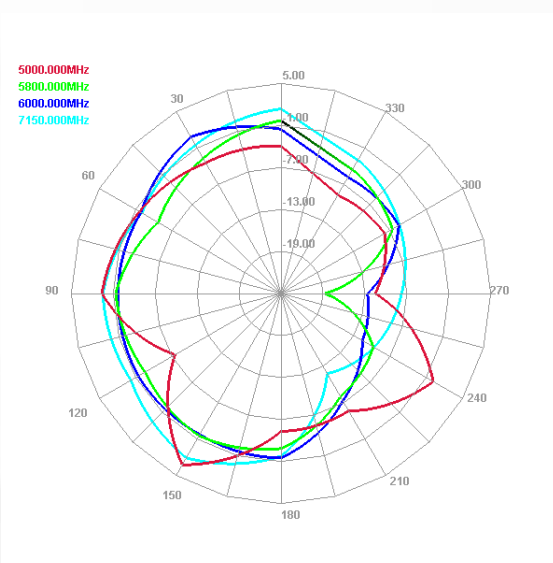

E plane

H plane

Maswell 5G/4G/WiFi MIMO Panel Antenna 600-8000MHz

AN_Master_001-2

Radiation pattern: high frequency

Antenna 1

E plane

H plane

Antenna 2

E plane

H plane

Maswell 5G/4G/WiFi MIMO Panel Antenna 600-8000MHz

AN_Master_001-2

Measured Gain Performances (Antenna 1)

| Freq (MHz) | Effi (%) | Gain (dBi) |
|------------|----------|------------|
| 600 | 49.54 | 2.25 |
| 650 | 50.1 | 0.8 |
| 700 | 51.47 | 1.35 |
| 750 | 60.18 | 2.34 |
| 800 | 82.03 | 3.43 |
| 850 | 79.01 | 4.01 |
| 900 | 72.49 | 3.32 |
| 950 | 66.85 | 3.61 |
| 1000 | 81.02 | 4.93 |
| 1050 | 85.14 | 5.45 |
| 1100 | 84.27 | 5.4 |
| 1150 | 92.99 | 5.74 |
| 1200 | 95.46 | 5.66 |
| 1250 | 100.65 | 6.93 |
| 1300 | 102.41 | 6.81 |
| 1350 | 91.17 | 5.79 |
| 1400 | 89.87 | 5.69 |
| 1450 | 104.09 | 6.18 |
| 1500 | 86.43 | 3.81 |
| 1550 | 84.55 | 4.42 |
| 1600 | 85.16 | 3.56 |
| 1650 | 81.36 | 3.31 |
| 1700 | 77.23 | 3.77 |
| 1750 | 79.44 | 4.55 |
| 1800 | 75.3 | 4.57 |
| 1850 | 73.69 | 3.98 |
| 1900 | 78.16 | 3.89 |
| 1950 | 75.08 | 3.71 |
| 2000 | 73.63 | 3.8 |
| 2050 | 73.16 | 4.25 |
| 2100 | 73.43 | 4.39 |
| 2150 | 60.17 | 3.86 |
| 2200 | 65.77 | 4.16 |
| 2250 | 75.59 | 4.03 |
| 2300 | 77.7 | 5 |
| 2350 | 82.09 | 5.28 |
| 2400 | 81.84 | 4.54 |