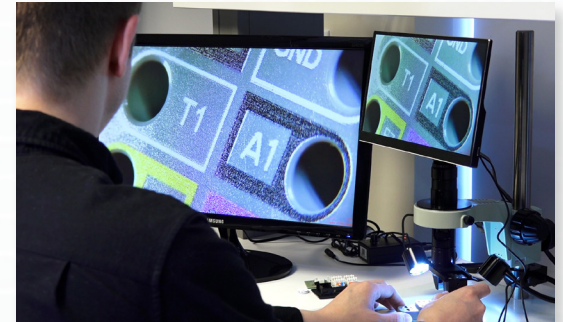

Mighty Cam Eidos

All-in-one Digital Microscope

[13.3x - 94.4x] on Post Stand w/ Gooseneck LEDs and 360 Viewer

Digital Inspection and Measurement System featuring our Detented Micro Lens with a 360 Viewer and Mighty Cam Eidos camera mounted on our heavy-duty post stand with adjustable LED Lighting. The Mighty Cam Eidos features a built-in 11.6" HD monitor with integrated measurement software and image capturing capabilities. **Provides a magnification range of 13.3x to 94.4x.**

Features

- All-in-one compact digital microscope system
- 360 Viewer allows users to inspect from all angles by simply rotating the viewer
- Micro zoom lens with four detented zoom settings (ideal for accurate and repeatable measurements)
- Mighty Cam Eidos camera with built-in HD monitor
- HDMI mode - view images on an additional monitor
- Built-in measurement capabilities
- Save images to USB storage - no computer required
- Flexible LED goosenecks can be positioned where needed for optimal illumination
- Heavy-duty post stand made from all-metal construction

*360 viewer is required to be in the off position to perform measurements

0.6x, 1x, 2x, & 4x Detents for Easy Repeatable Measurements

Built-in Measurement Capabilities

Inspect from Any Angle No need to move the part	Micro Zoom Lens 13.3x - 94.4x Magnification (22" Monitor)	Mighty Cam Eidos Inspect, measure & save images to USB	Gooseneck LEDs Position LEDs for optimal illumination
---	---	--	---