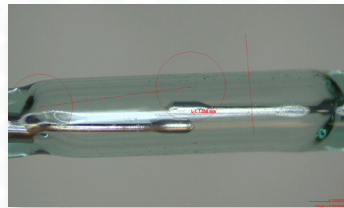

Mighty Cam Eidos

All-in-one Digital Microscope

[13.3x - 94.4x] on Post Stand w/ Gooseneck LEDs and 360 Viewer

Digital Inspection and Measurement System featuring our Detented Micro Lens with a 360 Viewer and Mighty Cam Eidos camera mounted on our heavy-duty post stand with adjustable LED Lighting. The Mighty Cam Eidos features a built-in 11.6" HD monitor with integrated measurement software and image capturing capabilities. **Provides a magnification range of 13.3x to 94.4x.**

Features

- All-in-one compact digital microscope system
- 360 Viewer allows users to inspect from all angles by simply rotating the viewer
- Micro zoom lens with four detented zoom settings (ideal for accurate and repeatable measurements)
- Mighty Cam Eidos camera with built-in HD monitor
- HDMI mode - view images on an additional monitor
- Built-in measurement capabilities
- Save images to USB storage - no computer required
- Flexible LED goosenecks can be positioned where needed for optimal illumination
- Heavy-duty post stand made from all-metal construction

*360 viewer is required to be in the off position to perform measurements

0.6x, 1x, 2x, & 4x Detents for Easy Repeatable Measurements

Built-in Measurement Capabilities

Inspect from Any Angle No need to move the part	Micro Zoom Lens 13.3x - 94.4x Magnification (22" Monitor)	Mighty Cam Eidos Inspect, measure & save images to USB	Gooseneck LEDs Position LEDs for optimal illumination
---	---	--	---