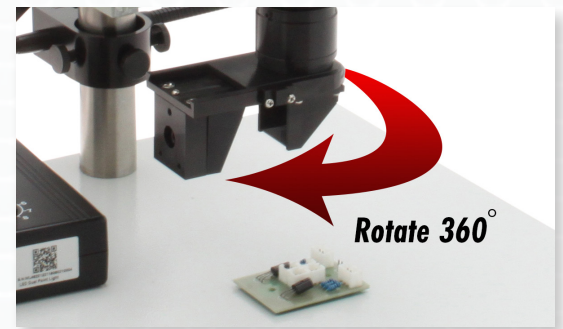

Inspect Parts from Any Angle

Mighty Cam Eidos		
13.3x-94.4x on Post Stand w/ Gooseneck LEDs & 360 Viewer		
Item #	26700-151-C05-260-570	
Magnification	360 Viewer ON 13.3x - 94.4x (22" Monitor)	360 Viewer OFF 13.3x - 94.4x (22" Monitor)
Working Distance	360 Viewer ON 0.91" (23mm)	360 Viewer OFF 3" (76.2mm)
Resolution	1920 x 1080 @ 60FPS	
Interface	HDMI	
Package Contents	• 26100-260: Mighty Cam Eidos • 26700-170: 360 Viewer • 26700-151-C05: Micro Lens + 0.5x Coupler • 26700-151 AP: Lens Adapter Plate • 26800B-570: Heavy Duty Post Stand • 26200B-224: Flexible Gooseneck LEDs with Brightness Control Box • 26800B-517: Focus Mount