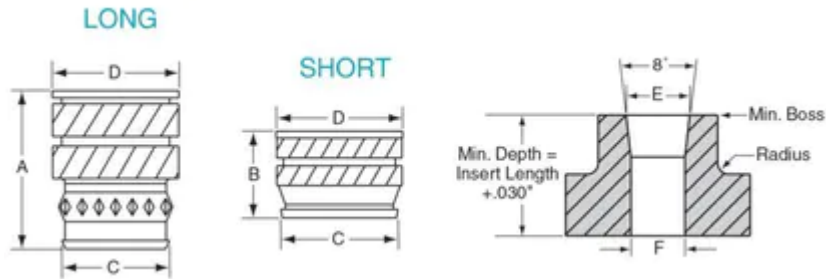

632X150H-SS

B	0.15 in
Boss Size	0.412 in
Brand	RAF
C	0.203 in
D	0.219 in
F	0.199 in
Finish	None
Length E	0.206 in
Material	Stainless Steel
Series	H
Thread Size	6-32

PRODUCT OPTIONS

Finish
None
Black Oxide (26)
Chrome - Bright (10)
Chrome - Satin (11)
Chrome over Nickel (4)
Passivate - AMS 2700 TYPE 2 (48)
Passivate - ASTM A 380- 96 (47)