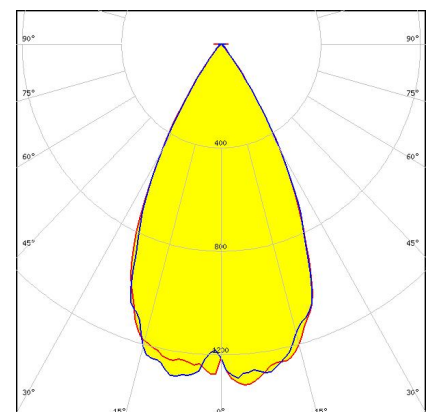

~40° wide beam with flange

C16123_OLGA-S

Dimensions: 30.0 mm x 30.0 mm

Height: 18.45 mm

~11° spot beam with flange

C18062_OLGA-WW

Dimensions: 30.0 mm x 30.0 mm

Height: 18.45 mm

~60° wide beam with flange.

CA16127_OLGA-S

Dimensions: 32.0 mm x 32.0 mm

Height: 19.05 mm

~11° spot beam. Assembly with holder and installation tape.

CA18063_OLGA-WW

Dimensions: 32.0 mm x 32.0 mm

Height: 19.05 mm

~60° wide beam with flange.
Assembly with holder and installation tape.

PRODUCTS:

CA16128_OLGA-M

Dimensions: 32.0 mm x 32.0 mm
Height: 19.05 mm

~30° wide beam. Assembly with holder and installation tape.

CA16674_OLGA-O

Dimensions: 32.0 mm x 32.0 mm
Height: 19.05 mm

~20° + 40° oval beam. Assembly with holder and installation tape.

CA16672_OLGA-RS

Dimensions: 32.0 mm x 32.0 mm
Height: 19.05 mm

~9° spot beam beam. Optimized for high-power 3535 size LED packages. Assembly with holder and installation tape.