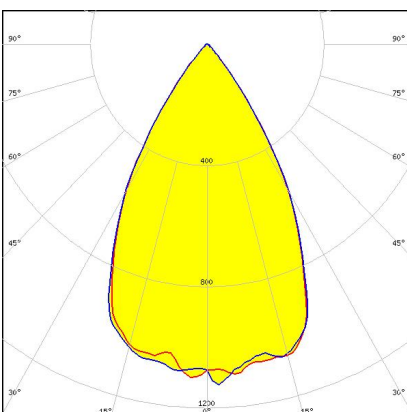

PRODUCTS:

C16673_OLGA-O

Dimensions: 29.7 mm x 29.7 mm
Height: 18.33 mm
~20° + 40° oval beam

C16124_OLGA-M

Dimensions: 30.0 mm x 30.0 mm
Height: 18.45 mm
~30° medium beam with flange

C16671_OLGA-RS

Dimensions: 29.7 mm x 29.7 mm
Height: 18.36 mm
~9° spot beam with flange.
Optimized for high-power 3535 size LED packages.

PRODUCTS:

C16307_OLGA-WAS

Dimensions: 29.7 mm x 29.7 mm

Height: 17.25 mm

Asymmetric beam for wall-washing

C16125_OLGA-W

Dimensions: 30.0 mm x 30.0 mm

Height: 18.45 mm

~40° wide beam with flange

C16123_OLGA-S

Dimensions: 30.0 mm x 30.0 mm

Height: 18.45 mm

~11° spot beam with flange

C18062_OLGA-WW

Dimensions: 30.0 mm x 30.0 mm

Height: 18.45 mm

~60° wide beam with flange.

CA16127_OLGA-S

Dimensions: 32.0 mm x 32.0 mm

Height: 19.05 mm

~11° spot beam. Assembly with holder and installation tape.

CA18063_OLGA-WW

Dimensions: 32.0 mm x 32.0 mm

Height: 19.05 mm