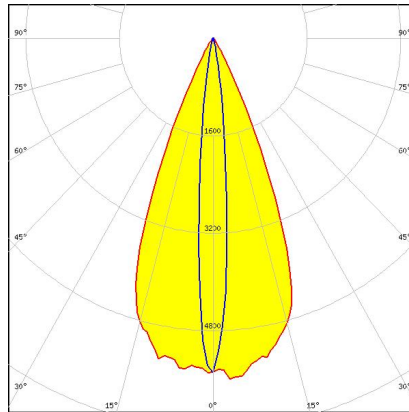

~40° wide beam with flange

C16123_OLGA-S

Dimensions: 30.0 mm x 30.0 mm

Height: 18.45 mm

~11° spot beam with flange

C18062_OLGA-WW

Dimensions: 30.0 mm x 30.0 mm

Height: 18.45 mm

~60° wide beam with flange.

CA16127_OLGA-S

Dimensions: 32.0 mm x 32.0 mm

Height: 19.05 mm

~11° spot beam. Assembly with holder and installation tape.

CA18063_OLGA-WW

Dimensions: 32.0 mm x 32.0 mm

Height: 19.05 mm

~60° wide beam with flange.
Assembly with holder and installation tape.

PRODUCTS:

CA16128_OLGA-M

Dimensions: 32.0 mm x 32.0 mm
Height: 19.05 mm

~30° wide beam. Assembly with holder and installation tape.

CA16674_OLGA-O

Dimensions: 32.0 mm x 32.0 mm
Height: 19.05 mm

~20° + 40° oval beam. Assembly with holder and installation tape.

CA16672_OLGA-RS

Dimensions: 32.0 mm x 32.0 mm
Height: 19.05 mm

~9° spot beam beam. Optimized for high-power 3535 size LED packages. Assembly with holder and installation tape.