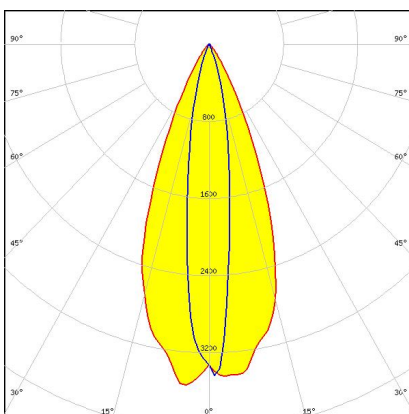

PRODUCTS:

C16673_OLGA-O

Dimensions: 29.7 mm x 29.7 mm
Height: 18.33 mm
~20° + 40° oval beam

C16124_OLGA-M

Dimensions: 30.0 mm x 30.0 mm
Height: 18.45 mm
~30° medium beam with flange

C16671_OLGA-RS

Dimensions: 29.7 mm x 29.7 mm
Height: 18.36 mm
~9° spot beam with flange.
Optimized for high-power 3535 size LED packages.

PRODUCTS:

C16307_OLGA-WAS

Dimensions: 29.7 mm x 29.7 mm

Height: 17.25 mm

Asymmetric beam for wall-washing

C16125_OLGA-W

Dimensions: 30.0 mm x 30.0 mm

Height: 18.45 mm

~40° wide beam with flange

C16123_OLGA-S

Dimensions: 30.0 mm x 30.0 mm

Height: 18.45 mm

~11° spot beam with flange

C18062_OLGA-WW

Dimensions: 30.0 mm x 30.0 mm

Height: 18.45 mm

Dimensions: 32.0 mm x 32.0 mm
Height: 19.05 mm

~20° + 40° oval beam. Assembly with holder and installation tape.

CA16672_OLGA-RS

Dimensions: 32.0 mm x 32.0 mm
Height: 19.05 mm

~9° spot beam beam. Optimized for high-power 3535 size LED packages. Assembly with holder and installation tape.