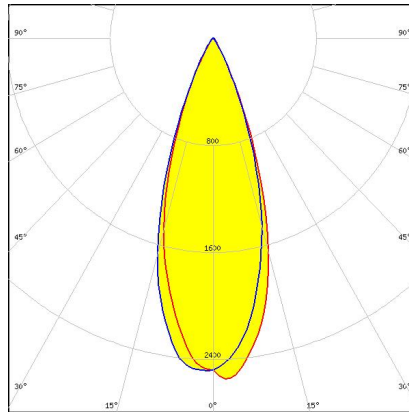

PRODUCTS:

C16673_OLGA-O

Dimensions: 29.7 mm x 29.7 mm
Height: 18.33 mm
~20° + 40° oval beam

C16124_OLGA-M

Dimensions: 30.0 mm x 30.0 mm
Height: 18.45 mm
~30° medium beam with flange

C16671_OLGA-RS

Dimensions: 29.7 mm x 29.7 mm
Height: 18.36 mm
~9° spot beam with flange.
Optimized for high-power 3535 size LED packages.

PRODUCTS:

C16307_OLGA-WAS

Dimensions: 29.7 mm x 29.7 mm

Height: 17.25 mm

Asymmetric beam for wall-washing

C16125_OLGA-W

Dimensions: 30.0 mm x 30.0 mm

Height: 18.45 mm

~40° wide beam with flange

C16123_OLGA-S

Dimensions: 30.0 mm x 30.0 mm

Height: 18.45 mm

~11° spot beam with flange

C18062_OLGA-WW

Dimensions: 30.0 mm x 30.0 mm

Height: 18.45 mm

~60° wide beam with flange.

CA16127_OLGA-S

Dimensions: 32.0 mm x 32.0 mm

Height: 19.05 mm

~11° spot beam. Assembly with holder and installation tape.

CA18063_OLGA-WW

Dimensions: 32.0 mm x 32.0 mm

Height: 19.05 mm