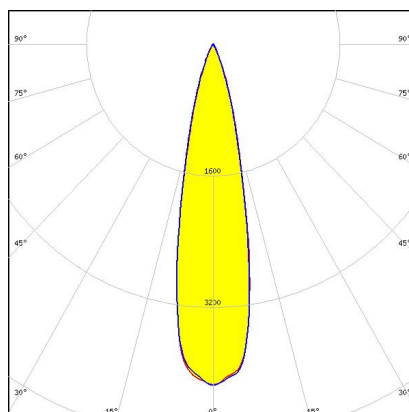

PRODUCTS:

C16673_OLGA-O

Dimensions: 29.7 mm x 29.7 mm
Height: 18.33 mm
~20° + 40° oval beam

C16124_OLGA-M

Dimensions: 30.0 mm x 30.0 mm
Height: 18.45 mm
~30° medium beam with flange

C16671_OLGA-RS

Dimensions: 29.7 mm x 29.7 mm
Height: 18.36 mm
~9° spot beam with flange.
Optimized for high-power 3535 size LED packages.

PRODUCTS:

C16307_OLGA-WAS

Dimensions: 29.7 mm x 29.7 mm

Height: 17.25 mm

Asymmetric beam for wall-washing

C16125_OLGA-W

Dimensions: 30.0 mm x 30.0 mm

Height: 18.45 mm

~40° wide beam with flange

C16123_OLGA-S

Dimensions: 30.0 mm x 30.0 mm

Height: 18.45 mm

~11° spot beam with flange

C18062_OLGA-WW

Dimensions: 30.0 mm x 30.0 mm

Height: 18.45 mm

~60° wide beam with flange.

CA16127_OLGA-S

Dimensions: 32.0 mm x 32.0 mm

Height: 19.05 mm

~11° spot beam. Assembly with holder and installation tape.

CA18063_OLGA-WW

Dimensions: 32.0 mm x 32.0 mm

Height: 19.05 mm