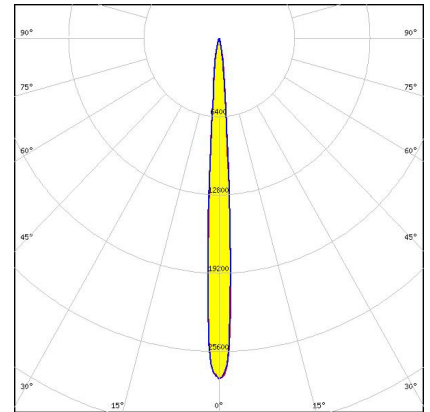

~60° wide beam with flange.

CA16127_OLGA-S

Dimensions: 32.0 mm x 32.0 mm

Height: 19.05 mm

~11° spot beam. Assembly with holder and installation tape.

CA18063_OLGA-WW

Dimensions: 32.0 mm x 32.0 mm

Height: 19.05 mm

~60° wide beam with flange.
Assembly with holder and installation tape.

PRODUCTS:

CA16128_OLGA-M

Dimensions: 32.0 mm x 32.0 mm
Height: 19.05 mm

~30° wide beam. Assembly with holder and installation tape.

CA16674_OLGA-O

Dimensions: 32.0 mm x 32.0 mm
Height: 19.05 mm

~20° + 40° oval beam. Assembly with holder and installation tape.

CA16672_OLGA-RS

Dimensions: 32.0 mm x 32.0 mm
Height: 19.05 mm

~9° spot beam beam. Optimized for high-power 3535 size LED packages. Assembly with holder and installation tape.

CA16308_OLGA-WAS

Dimensions: 32.0 mm x 32.0 mm
Height: 20.75 mm

Asymmetric beam for wall-washing. Assembly with holder and installation tape.

CA16129_OLGA-W

Dimensions: 32.0 mm x 32.0 mm
Height: 19.05 mm

~40° wide beam with flange. Assembly with holder and installation tape.