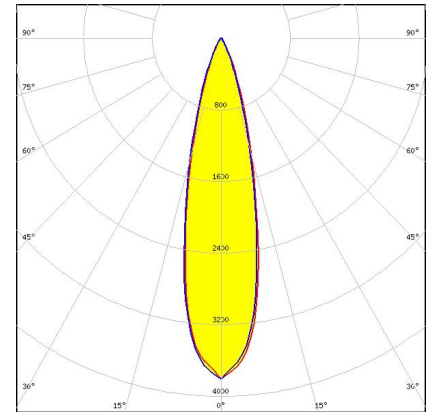

PRODUCTS:

C16673_OLGA-O

Dimensions: 29.7 mm x 29.7 mm
Height: 18.33 mm
~20° + 40° oval beam

C16124_OLGA-M

Dimensions: 30.0 mm x 30.0 mm
Height: 18.45 mm
~30° medium beam with flange

C16671_OLGA-RS

Dimensions: 29.7 mm x 29.7 mm
Height: 18.36 mm
~9° spot beam with flange.
Optimized for high-power 3535 size LED packages.

PRODUCTS:

C16307_OLGA-WAS

Dimensions: 29.7 mm x 29.7 mm

Height: 17.25 mm

Asymmetric beam for wall-washing

C16125_OLGA-W

Dimensions: 30.0 mm x 30.0 mm

Height: 18.45 mm

~40° wide beam with flange

C16123_OLGA-S

Dimensions: 30.0 mm x 30.0 mm

Height: 18.45 mm

~11° spot beam with flange

C18062_OLGA-WW

Dimensions: 30.0 mm x 30.0 mm

Height: 18.45 mm

~60° wide beam with flange.

CA16127_OLGA-S

Dimensions: 32.0 mm x 32.0 mm

Height: 19.05 mm

~11° spot beam. Assembly with holder and installation tape.

CA18063_OLGA-WW

Dimensions: 32.0 mm x 32.0 mm

Height: 19.05 mm