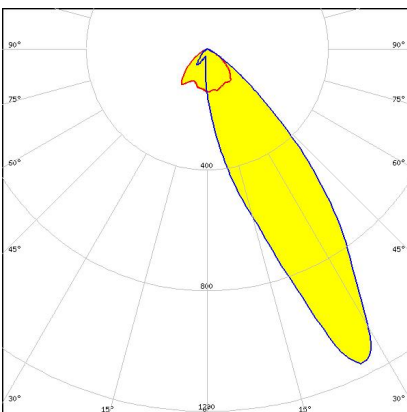

~60° wide beam with flange.
Assembly with holder and installation tape.

PRODUCTS:

CA16128_OLGA-M

Dimensions: 32.0 mm x 32.0 mm
Height: 19.05 mm

~30° wide beam. Assembly with holder and installation tape.

CA16674_OLGA-O

Dimensions: 32.0 mm x 32.0 mm
Height: 19.05 mm

~20° + 40° oval beam. Assembly with holder and installation tape.

CA16672_OLGA-RS

Dimensions: 32.0 mm x 32.0 mm
Height: 19.05 mm

~9° spot beam beam. Optimized for high-power 3535 size LED packages. Assembly with holder and installation tape.

CA16308_OLGA-WAS

Dimensions: 32.0 mm x 32.0 mm
Height: 20.75 mm

Asymmetric beam for wall-washing. Assembly with holder and installation tape.

CA16129_OLGA-W

Dimensions: 32.0 mm x 32.0 mm
Height: 19.05 mm

~40° wide beam with flange. Assembly with holder and installation tape.

GENERAL INFORMATION:

NOTE: The typical beam angle will be changed by different color, chip size and chip position tolerance. The typical total beam angle is the full angle measured where the luminous intensity is half of the peak value.