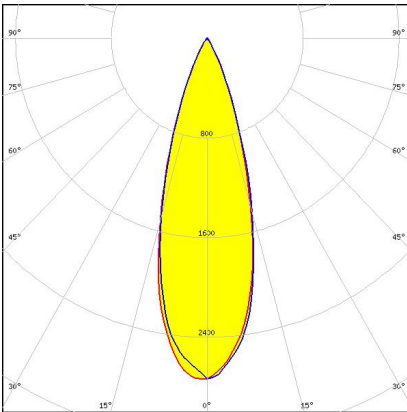

~40° wide beam with flange

C16123_OLGA-S

Dimensions: 30.0 mm x 30.0 mm

Height: 18.45 mm

~11° spot beam with flange

C18062_OLGA-WW

Dimensions: 30.0 mm x 30.0 mm

Height: 18.45 mm

~60° wide beam with flange.

CA16127_OLGA-S

Dimensions: 32.0 mm x 32.0 mm

Height: 19.05 mm

~11° spot beam. Assembly with holder and installation tape.

CA18063_OLGA-WW

Dimensions: 32.0 mm x 32.0 mm

Height: 19.05 mm

~60° wide beam with flange.
Assembly with holder and installation tape.

PRODUCTS:

CA16128_OLGA-M

Dimensions: 32.0 mm x 32.0 mm
Height: 19.05 mm

~30° wide beam. Assembly with holder and installation tape.

CA16674_OLGA-O

Dimensions: 32.0 mm x 32.0 mm
Height: 19.05 mm

~20° + 40° oval beam. Assembly with holder and installation tape.

CA16672_OLGA-RS

Dimensions: 32.0 mm x 32.0 mm
Height: 19.05 mm

~9° spot beam beam. Optimized for high-power 3535 size LED packages. Assembly with holder and installation tape.