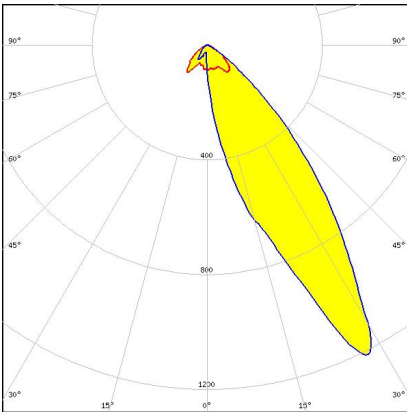

PRODUCTS:

C16673_OLGA-O

Dimensions: 29.7 mm x 29.7 mm
Height: 18.33 mm
~20° + 40° oval beam

C16124_OLGA-M

Dimensions: 30.0 mm x 30.0 mm
Height: 18.45 mm
~30° medium beam with flange

C16671_OLGA-RS

Dimensions: 29.7 mm x 29.7 mm
Height: 18.36 mm
~9° spot beam with flange.
Optimized for high-power 3535 size LED packages.

PRODUCTS:

C16307_OLGA-WAS

Dimensions: 29.7 mm x 29.7 mm

Height: 17.25 mm

Asymmetric beam for wall-washing

C16125_OLGA-W

Dimensions: 30.0 mm x 30.0 mm

Height: 18.45 mm

~40° wide beam with flange

C16123_OLGA-S

Dimensions: 30.0 mm x 30.0 mm

Height: 18.45 mm

~11° spot beam with flange

C18062_OLGA-WW

Dimensions: 30.0 mm x 30.0 mm

Height: 18.45 mm

~60° wide beam with flange.

CA16127_OLGA-S

Dimensions: 32.0 mm x 32.0 mm

Height: 19.05 mm

~11° spot beam. Assembly with holder and installation tape.

CA18063_OLGA-WW

Dimensions: 32.0 mm x 32.0 mm

Height: 19.05 mm