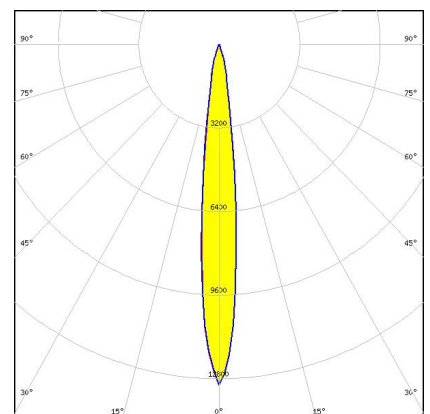

PRODUCTS:

C16673_OLGA-O

Dimensions: 29.7 mm x 29.7 mm
Height: 18.33 mm
~20° + 40° oval beam

C16124_OLGA-M

Dimensions: 30.0 mm x 30.0 mm
Height: 18.45 mm
~30° medium beam with flange

C16671_OLGA-RS

Dimensions: 29.7 mm x 29.7 mm
Height: 18.36 mm
~9° spot beam with flange.
Optimized for high-power 3535 size LED packages.

PRODUCTS:

C16307_OLGA-WAS

Dimensions: 29.7 mm x 29.7 mm

Height: 17.25 mm

Asymmetric beam for wall-washing

C16125_OLGA-W

Dimensions: 30.0 mm x 30.0 mm

Height: 18.45 mm

~40° wide beam with flange

C16123_OLGA-S

Dimensions: 30.0 mm x 30.0 mm

Height: 18.45 mm

~11° spot beam with flange

C18062_OLGA-WW

Dimensions: 30.0 mm x 30.0 mm

Height: 18.45 mm

~60° wide beam with flange.

CA16127_OLGA-S

Dimensions: 32.0 mm x 32.0 mm

Height: 19.05 mm

~11° spot beam. Assembly with holder and installation tape.

CA18063_OLGA-WW

Dimensions: 32.0 mm x 32.0 mm

Height: 19.05 mm