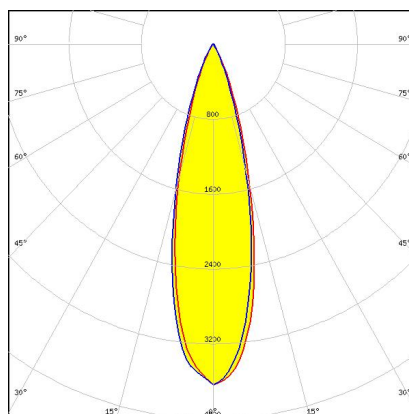

PRODUCTS:

C16673_OLGA-O

Dimensions: 29.7 mm x 29.7 mm
Height: 18.33 mm
~20° + 40° oval beam

C16124_OLGA-M

Dimensions: 30.0 mm x 30.0 mm
Height: 18.45 mm
~30° medium beam with flange

C16671_OLGA-RS

Dimensions: 29.7 mm x 29.7 mm
Height: 18.36 mm
~9° spot beam with flange.
Optimized for high-power 3535 size LED packages.

PRODUCTS:

C16307_OLGA-WAS

Dimensions: 29.7 mm x 29.7 mm

Height: 17.25 mm

Asymmetric beam for wall-washing

C16125_OLGA-W

Dimensions: 30.0 mm x 30.0 mm

Height: 18.45 mm

~40° wide beam with flange

C16123_OLGA-S

Dimensions: 30.0 mm x 30.0 mm

Height: 18.45 mm

~11° spot beam with flange

C18062_OLGA-WW

Dimensions: 30.0 mm x 30.0 mm

Height: 18.45 mm

Dimensions: 32.0 mm x 32.0 mm
Height: 19.05 mm

~20° + 40° oval beam. Assembly with holder and installation tape.

CA16672_OLGA-RS

Dimensions: 32.0 mm x 32.0 mm
Height: 19.05 mm

~9° spot beam beam. Optimized for high-power 3535 size LED packages. Assembly with holder and installation tape.