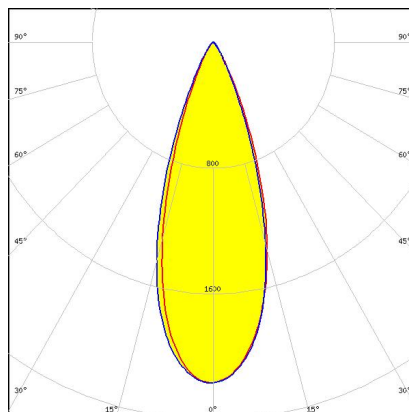

~60° wide beam with flange.
Assembly with holder and installation tape.

PRODUCTS:

CA16128_OLGA-M

Dimensions: 32.0 mm x 32.0 mm
Height: 19.05 mm

~30° wide beam. Assembly with holder and installation tape.

CA16674_OLGA-O

Dimensions: 32.0 mm x 32.0 mm
Height: 19.05 mm

~20° + 40° oval beam. Assembly with holder and installation tape.

CA16672_OLGA-RS

Dimensions: 32.0 mm x 32.0 mm
Height: 19.05 mm

~9° spot beam beam. Optimized for high-power 3535 size LED packages. Assembly with holder and installation tape.

CA16308_OLGA-WAS

Dimensions: 32.0 mm x 32.0 mm
Height: 20.75 mm

Asymmetric beam for wall-washing. Assembly with holder and installation tape.

CA16129_OLGA-W

Dimensions: 32.0 mm x 32.0 mm
Height: 19.05 mm

~40° wide beam with flange. Assembly with holder and installation tape.

GENERAL INFORMATION:

NOTE: The typical beam angle will be changed by different color, chip size and chip position tolerance. The typical total beam angle is the full angle measured where the luminous intensity is half of the peak value.