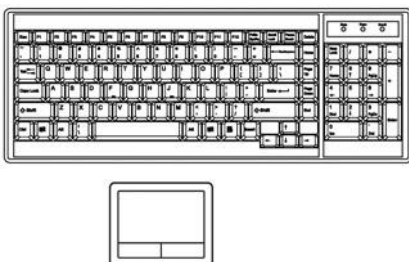

Standard Keyboard

Ge G keyboard integrated with touchpad

Optional layouts

EMEA	United Kingdom	Germany	France	Spain	Norway
Asia	Italy	Russia	Switzerland	Netherlands	Portugal
	China	Japan	Korea	Arabia	Turkey

Ordering Part Number

Model	Plug Type
96KVM-H17V8U-EU	European Plug
96KVM-H17V8U-IN	Indian Plug
96KVM-H17V8U-US	US Plug
96KVM-H17V8U-UK	UK Plug