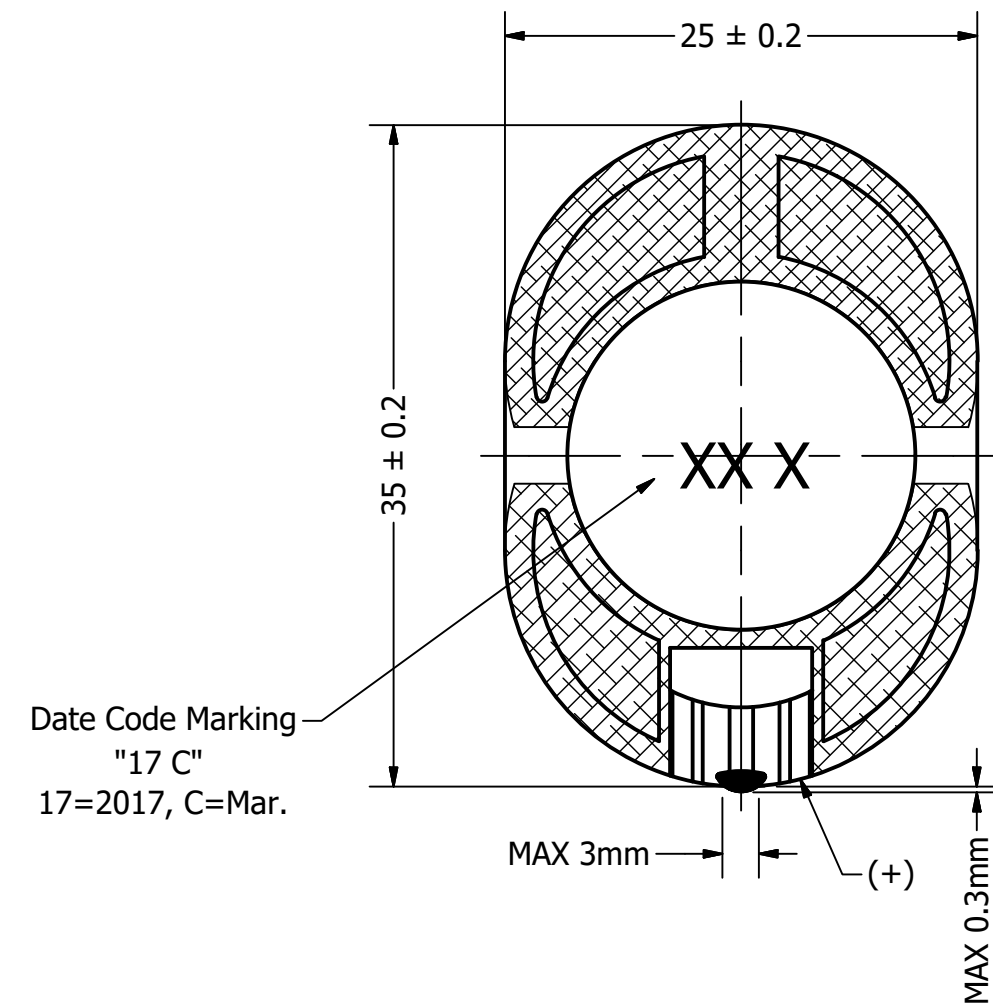

Part Number:	SW350608-1	
DRAWN	CJ	4/14/2017
CHECKED		10/6/2017
P.D.		10/6/2017
Description:	Waterproof Dynamic Speaker	
APPROVED	C.E.	10/6/2017
This document contains data proprietary to DB Unlimited. Any use or reproduction, in any form, without prior written permission of DB Unlimited is prohibited. All terms and conditions can be found at www.dbunlimitedco.com		

Top View

Side View

Bottom View

Items	Specifications	Conditions
Sound Pressure Level	90	dB (@ 10cm), Avg.
Resonant Frequency	600	Hz
Frequency Range	600 ~ 10,000	Hz
Nominal Power	1.2	W
Max. Power	1.5	W
Impedance	8	Ω
Cone Material	Mylar	
Mount Type	Flush Mount	
IP Rating	IP67	
Storage Temperature	-20 ~ +55	°C
Operating Temperature	-20 ~ +55	°C
Weight	5.51	g

REVISION HISTORY

REV	DESCRIPTION	DATE	APPROVED
	Released from Engineering	10/6/2017	C.E.
1	Added polarity marking	10/25/2017	C.E.

NOTES

- 1) All dimensions are in mm unless otherwise noted
- 2) All tolerances are ± 0.4 mm unless otherwise noted
- 3) All parts meet RoHS
- 4) Subject to change or redrawn without notice