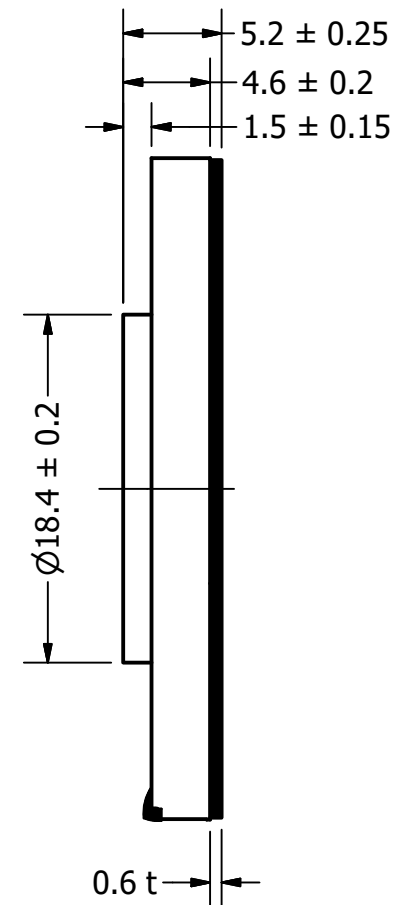

Part Number:	SW350608-1	
DRAWN	CJ	4/14/2017
CHECKED		10/6/2017
P.D.		10/6/2017
Description:	Waterproof Dynamic Speaker	
APPROVED	C.E.	10/6/2017
This document contains data proprietary to DB Unlimited. Any use or reproduction, in any form, without prior written permission of DB Unlimited is prohibited. All terms and conditions can be found at www.dbunlimitedco.com		

Top View

Side View

Bottom View

Items	Specifications	Conditions
Sound Pressure Level	90	dB (@ 10cm), Avg.
Resonant Frequency	600	Hz
Frequency Range	600 ~ 10,000	Hz
Nominal Power	1.2	W
Max. Power	1.5	W
Impedance	8	Ω
Cone Material	Mylar	
Mount Type	Flush Mount	
IP Rating	IP67	
Storage Temperature	-20 ~ +55	°C
Operating Temperature	-20 ~ +55	°C
Weight	5.51	g

REVISION HISTORY

REV	DESCRIPTION	DATE	APPROVED
	Released from Engineering	10/6/2017	C.E.
1	Added polarity marking	10/25/2017	C.E.

NOTES

- 1) All dimensions are in mm unless otherwise noted
- 2) All tolerances are ± 0.4 mm unless otherwise noted
- 3) All parts meet RoHS
- 4) Subject to change or redrawn without notice