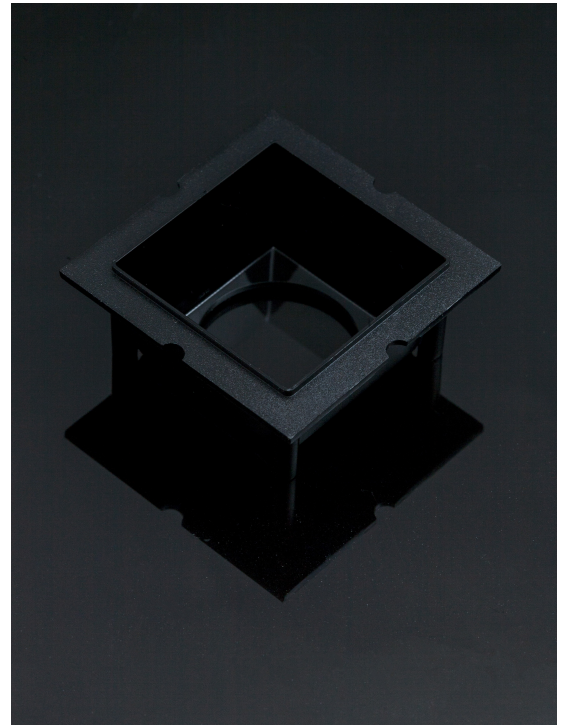

FLORENTINA-1-SHD-60

Black shade for FLORENTINA-1 assemblies

TECHNICAL SPECIFICATIONS:

Dimensions	39.7 mm
Height	17.6 mm
Fastening	
Colour	black
Box size	476 x 273 x 292 mm
Box weight	5.5 kg
Quantity in Box	840 pcs
ROHS compliant	yes ⓘ

MATERIAL SPECIFICATIONS:

Component	Type	Material	Colour
FLORENTINA-1-SHD-60	Shade	PC	black

GENERAL INFORMATION:

NOTE: The typical beam angle will be changed by different color, chip size and chip position tolerance. The typical total beam angle is the full angle measured where the luminous intensity is half of the peak value.