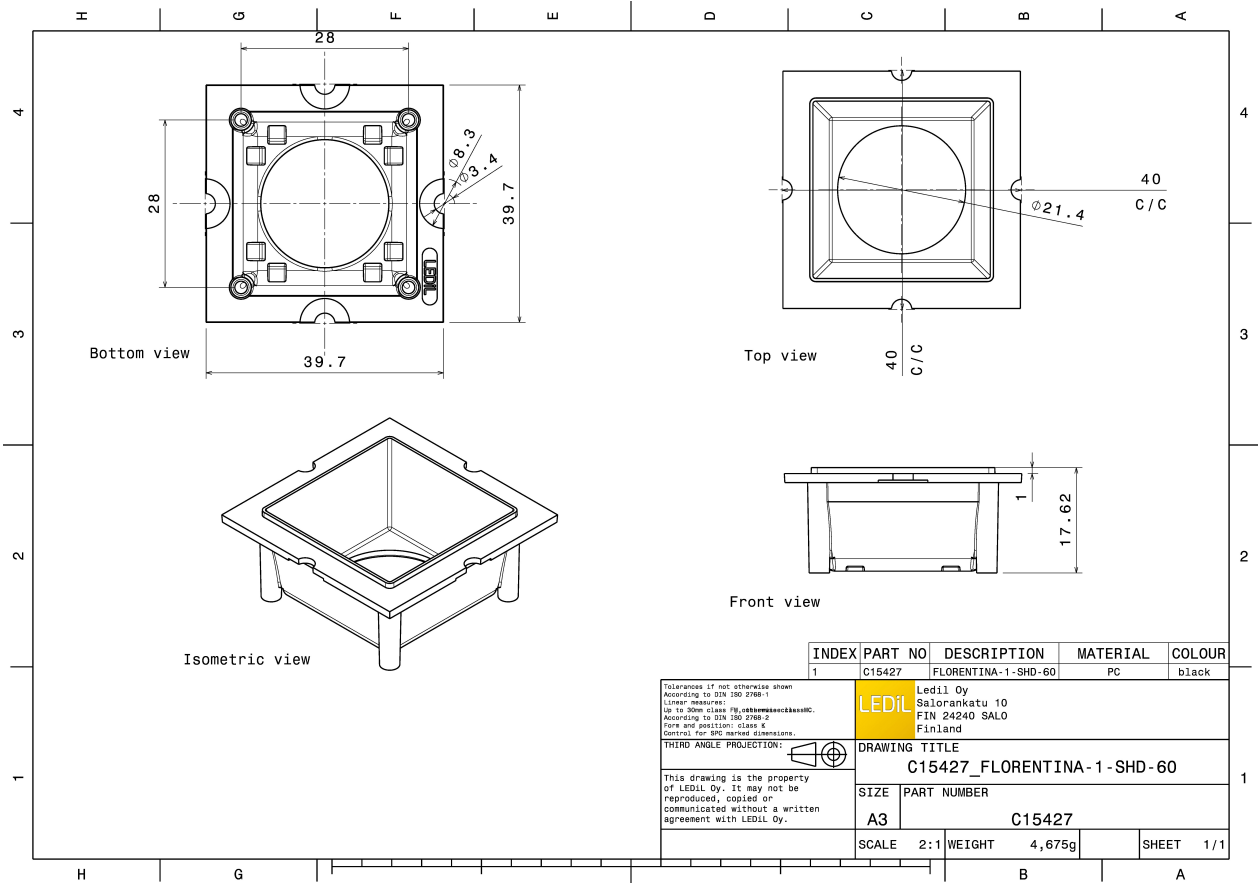

FLORENTINA-1-SHD-60

Black shade for FLORENTINA-1 assemblies

TECHNICAL SPECIFICATIONS:

Dimensions	39.7 mm
Height	17.6 mm
Fastening	
Colour	black
Box size	476 x 273 x 292 mm
Box weight	5.5 kg
Quantity in Box	840 pcs
ROHS compliant	yes ⓘ

MATERIAL SPECIFICATIONS:

Component	Type	Material	Colour
FLORENTINA-1-SHD-60	Shade	PC	black

GENERAL INFORMATION:

NOTE: The typical beam angle will be changed by different color, chip size and chip position tolerance. The typical total beam angle is the full angle measured where the luminous intensity is half of the peak value.