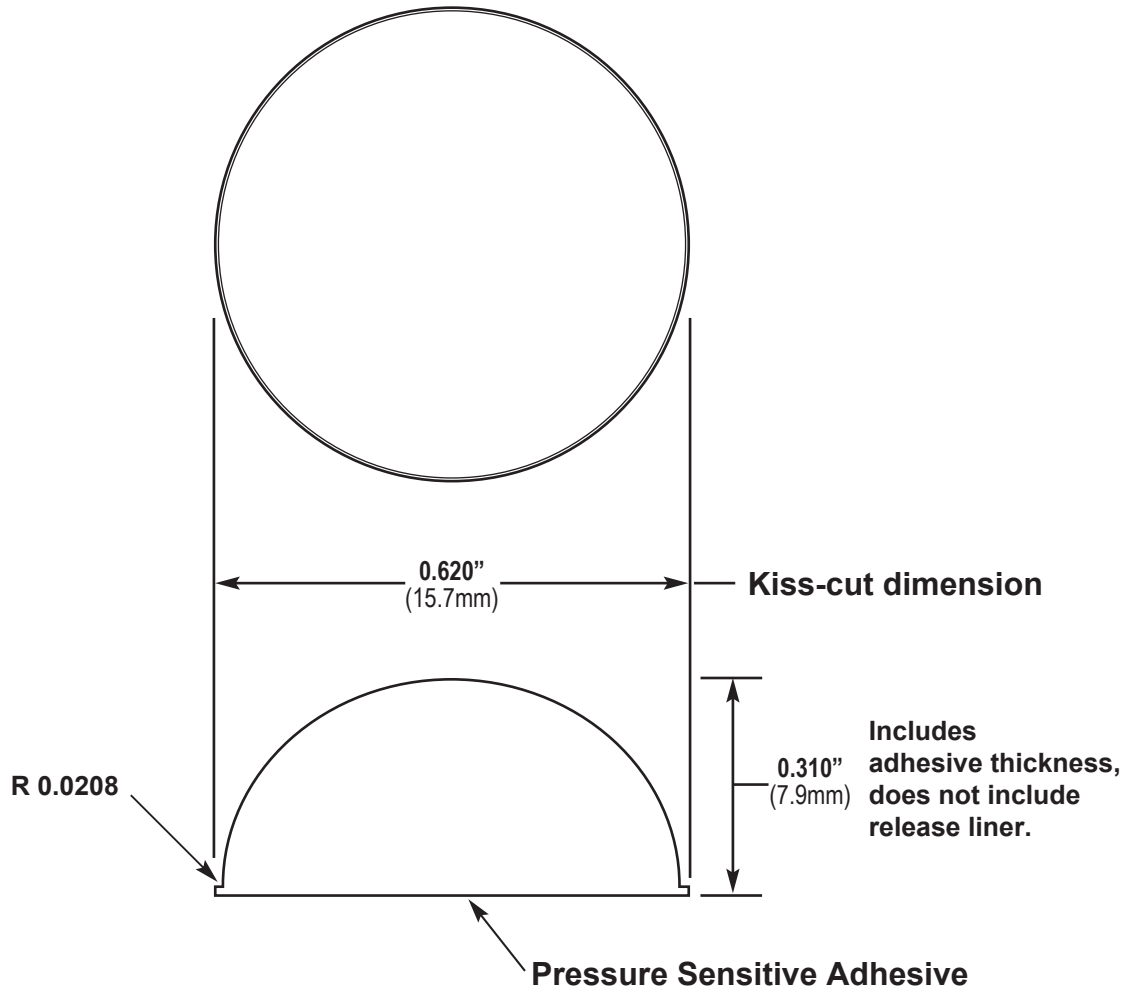

Bumper Specialties, Inc.

1607 Imperial Way, West Deptford, New Jersey, 08066, USA
Phone: 856-345-7650 | Fax: 856-345-7690
www.bumperspecialties.com | Email: BumperInfo@BumperSpecialties.com

Made in USA

BS-15 Mechanical

General Specifications

Material: Polyurethane
Pressure Sensitive Adhesive: Rubber - or - Acrylic
Durometer, Shore A: 60-70 Standard
Tolerance: $\pm 0.02"$ (.5mm)

Sheet Size: 6" x 12"
Per Sheet: 128 Pieces — 8 across x 16 down
Per Box: 3,200 Pieces — 25 Sheets
Colors: Clear, Black, White, Gray