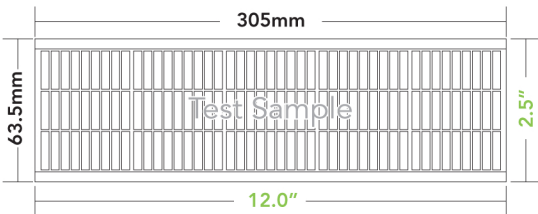

Input Voltage Max.	12 VDC
Current (A)	.450
Power (W)	5.4
Dimmable	Yes
Efficacy (lm/W)	40.0
Test Size (W) x (L)	63.5mm. x 305mm. / 2.5" x 12"
Thickness	.045cm. ± .017 / 0177in. ± .007
Operating Temperature	-40 ~ 80°C / -40 ~ 176°F
Color Temp. (CCT)	5800K <i>avg.</i>
Color Accuracy (CRI)	76 <i>avg.</i>
Weight per Ft. Gram / Oz.	6.8g / .24oz.
Lumens per Gram / Oz.	0.17 lpg / .006 lpoz.
Lumens per Meter / Foot	131 / 40.0
Surface Brightness (cd/M <sup>2</sup> )	~5300

## Nth-Light SL16-1018

- Exceptional Light Uniformity
- Low Glare & Shadowing
- Flexible
- Low Profile, Thin as .006"
- Lightweight
- Impact Resistant
- Cleanable Surface
- Low Power Consumption
- Easily Installed