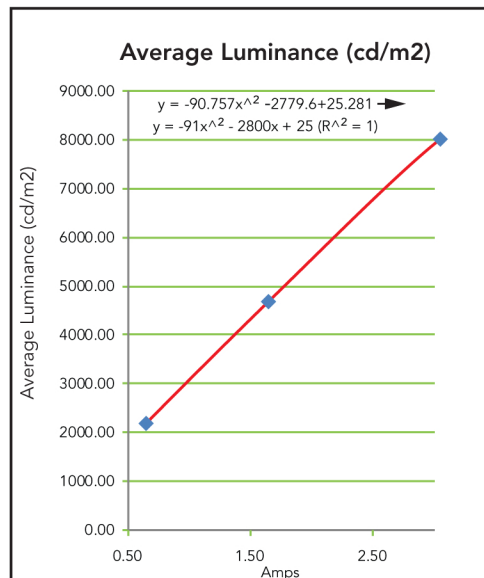

Input Voltage Max.	12 VDC
Current (A)	.450
Power (W)	5.4
Dimmable	Yes
Efficacy (lm/W)	40.0
Test Size (W) x (L)	63.5mm. x 305mm. / 2.5" x 12"
Thickness	.045cm. ± .017 / 0177in. ± .007
Operating Temperature	-40 ~ 80°C / -40 ~ 176°F
Color Temp. (CCT)	5800K <i>avg.</i>
Color Accuracy (CRI)	76 <i>avg.</i>
Weight per Ft. Gram / Oz.	6.8g / .24oz.
Lumens per Gram / Oz.	0.17 lpg / .006 lpoz.
Lumens per Meter / Foot	131 / 40.0
Surface Brightness (cd/M <sup>2</sup> )	~5300

## Nth-Light SL16-1018

- Exceptional Light Uniformity
- Low Glare & Shadowing
- Flexible
- Low Profile, Thin as .006"
- Lightweight
- Impact Resistant
- Cleanable Surface
- Low Power Consumption
- Easily Installed