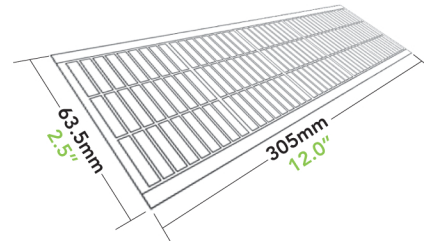

Input Voltage Max.	12 VDC
Current (A)	.450
Power (W)	5.4
Dimmable	Yes
Efficacy (lm/W)	40.0
Test Size (W) x (L)	63.5mm. x 305mm. / 2.5" x 12"
Thickness	.045cm. ± .017 / 0177in. ± .007
Operating Temperature	-40 ~ 80°C / -40 ~ 176°F
Color Temp. (CCT)	5800K <i>avg.</i>
Color Accuracy (CRI)	76 <i>avg.</i>
Weight per Ft. Gram / Oz.	6.8g / .24oz.
Lumens per Gram / Oz.	0.17 lpg / .006 lpoz.
Lumens per Meter / Foot	131 / 40.0
Surface Brightness (cd/M <sup>2</sup> )	~5300

## Nth-Light SL16-1018

- Exceptional Light Uniformity
- Low Glare & Shadowing
- Flexible
- Low Profile, Thin as .006"
- Lightweight
- Impact Resistant
- Cleanable Surface
- Low Power Consumption
- Easily Installed