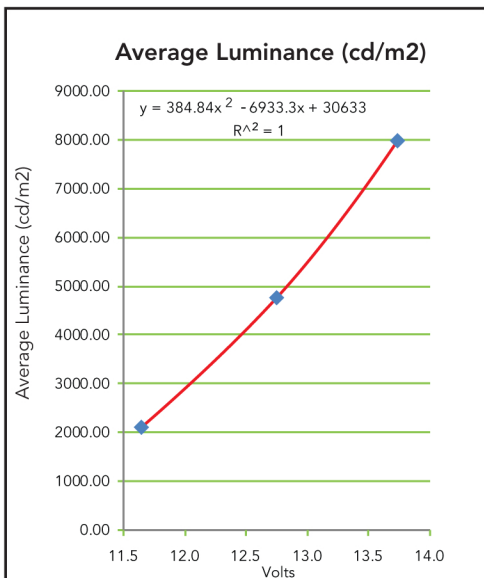

Input Voltage Max.	12 VDC
Current (A)	.450
Power (W)	5.4
Dimmable	Yes
Efficacy (lm/W)	40.0
Test Size (W) x (L)	63.5mm. x 305mm. / 2.5" x 12"
Thickness	.045cm. ± .017 / 0177in. ± .007
Operating Temperature	-40 ~ 80°C / -40 ~ 176°F
Color Temp. (CCT)	5800K <i>avg.</i>
Color Accuracy (CRI)	76 <i>avg.</i>
Weight per Ft. Gram / Oz.	6.8g / .24oz.
Lumens per Gram / Oz.	0.17 lpg / .006 lpoz.
Lumens per Meter / Foot	131 / 40.0
Surface Brightness (cd/M <sup>2</sup> )	~5300

## Nth-Light SL16-1018

- Exceptional Light Uniformity
- Low Glare & Shadowing
- Flexible
- Low Profile, Thin as .006"
- Lightweight
- Impact Resistant
- Cleanable Surface
- Low Power Consumption
- Easily Installed