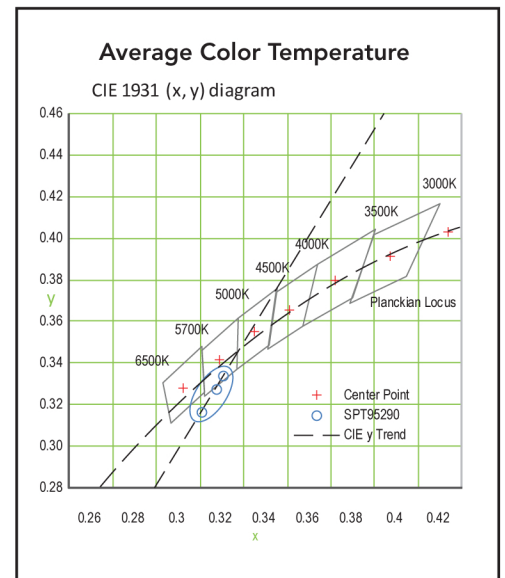

Input Voltage Max.	12 VDC
Current (A)	.450
Power (W)	5.4
Dimmable	Yes
Efficacy (lm/W)	40.0
Test Size (W) x (L)	63.5mm. x 305mm. / 2.5" x 12"
Thickness	.045cm. ± .017 / 0177in. ± .007
Operating Temperature	-40 ~ 80°C / -40 ~ 176°F
Color Temp. (CCT)	5800K <i>avg.</i>
Color Accuracy (CRI)	76 <i>avg.</i>
Weight per Ft. Gram / Oz.	6.8g / .24oz.
Lumens per Gram / Oz.	0.17 lpg / .006 lpoz.
Lumens per Meter / Foot	131 / 40.0
Surface Brightness (cd/M <sup>2</sup> )	~5300

## Nth-Light SL16-1018

- Exceptional Light Uniformity
- Low Glare & Shadowing
- Flexible
- Low Profile, Thin as .006"
- Lightweight
- Impact Resistant
- Cleanable Surface
- Low Power Consumption
- Easily Installed