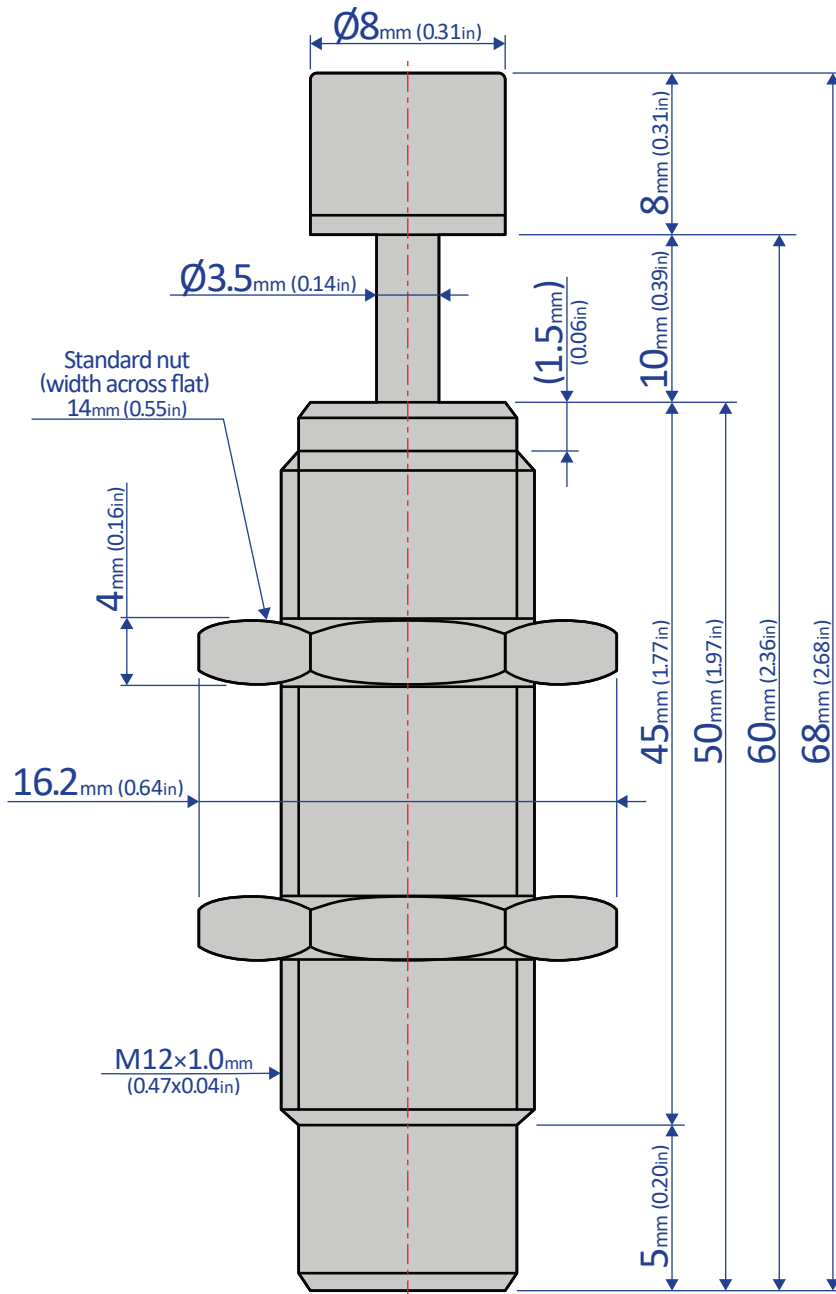

FA-1210KB2-C

SHOCK ABSORBER - FIXED

Bansbach
easylift[®]

50 West Drive • Melbourne, Florida 32904
(321) 253-1999 • www.easylift.com • www.damper.net