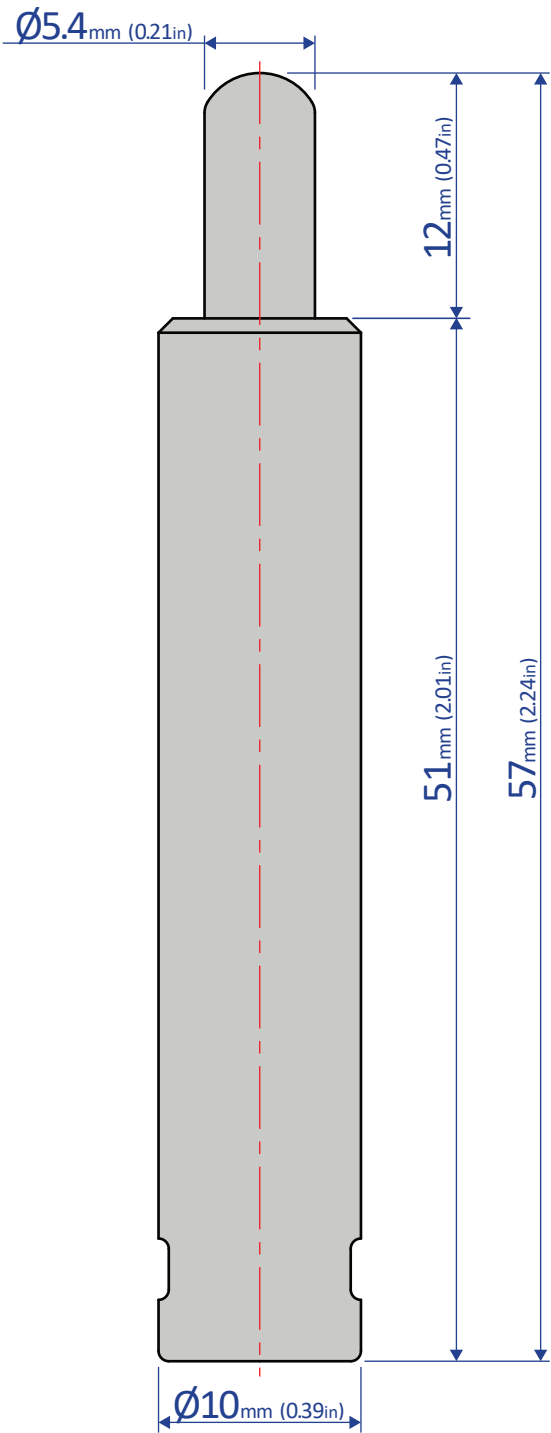

FPD-1012A3-DW

SHOCK ABSORBER - FIXED

Bansbach
easylift[®]

50 West Drive • Melbourne, Florida 32904
(321) 253-1999 • www.easylift.com • www.damper.net