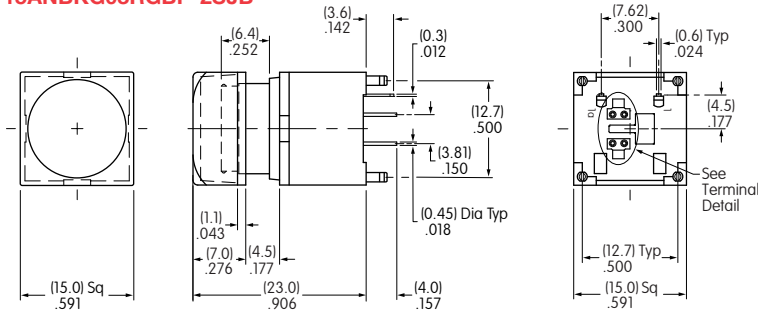

Typical Switch Dimensions for Alternate RGB LED with 4 Pins

12.0mm Square Cap with RGB LED

KP0115ANAKG03RGBP-1SJB

Terminal Detail

Footprint

15.0mm Square Cap with RGB LED

KP0115ANBKG03RGBP-2SJB

Terminal Detail