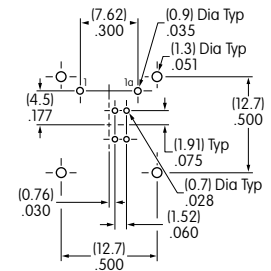

Change Notice

KP Series

Discontinuation of KP Series Illuminated Pushbuttons with Super Bright Amber/Blue Bicolor LEDs

Typical Switch Dimensions for Alternate RGB LED with 4 Pins

12.0mm Square Cap with RGB LED

KP0115ANAKG03RGBP-1SJB

Terminal Detail

Footprint

15.0mm Square Cap with RGB LED

KP0115ANBKG03RGBP-2SJB

Terminal Detail

Footprint

17.4mm Square Cap with RGB LED

KP0115ANBKG03RGBP-3SJB

Terminal Detail

Footprint

www.nkkswitches.com • 1.877.2BUYNKK (228.9655)

7850 East Gelding Drive • Scottsdale, AZ 85260 • Telephone 480.991.0942 • Fax 480.998.1435