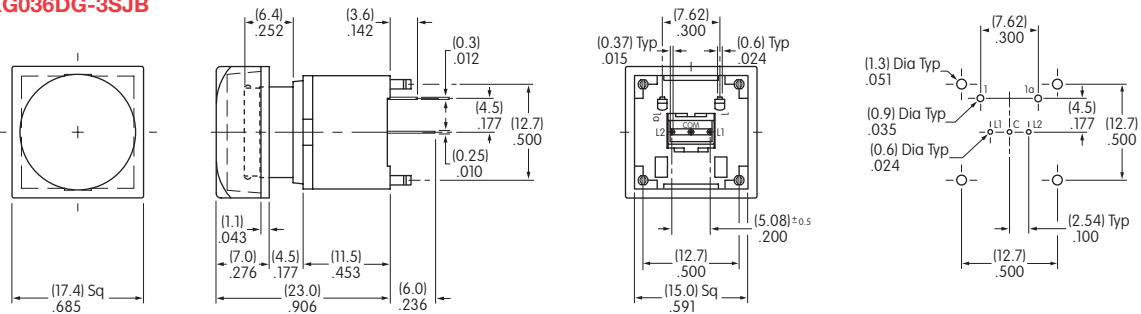

17.4mm Square Cap with Amber/Blue LED

Footprint

KP0115ANBKG036DG-3SJB

www.nkkswitches.com • 1.877.2BUYNKK (228.9655)

7850 East Gelding Drive • Scottsdale, AZ 85260 • Telephone 480.991.0942 • Fax 480.998.1435