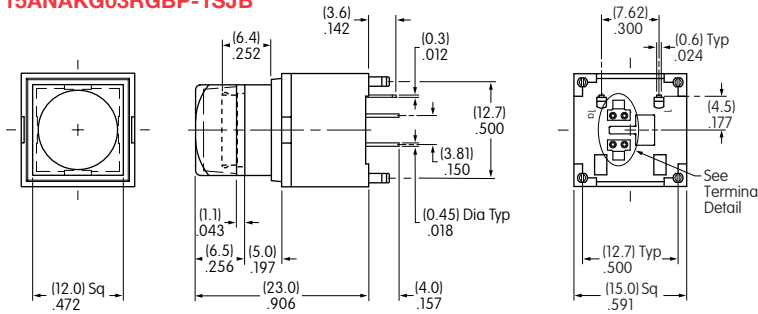

Typical Switch Dimensions for Alternate RGB LED with 4 Pins

12.0mm Square Cap with RGB LED

KP0115ANAKG03RGBP-1SJB

Terminal Detail

Footprint

15.0mm Square Cap with RGB LED

KP0115ANBKG03RGBP-2SJB

Terminal Detail