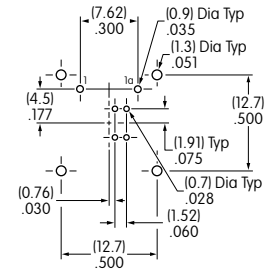

Typical Switch Dimensions for Alternate RGB LED with 4 Pins

12.0mm Square Cap with RGB LED

KP0115ANAKG03RGBP-1SJB

Terminal Detail

Footprint

15.0mm Square Cap with RGB LED

KP0115ANBKG03RGBP-2SJB

Terminal Detail