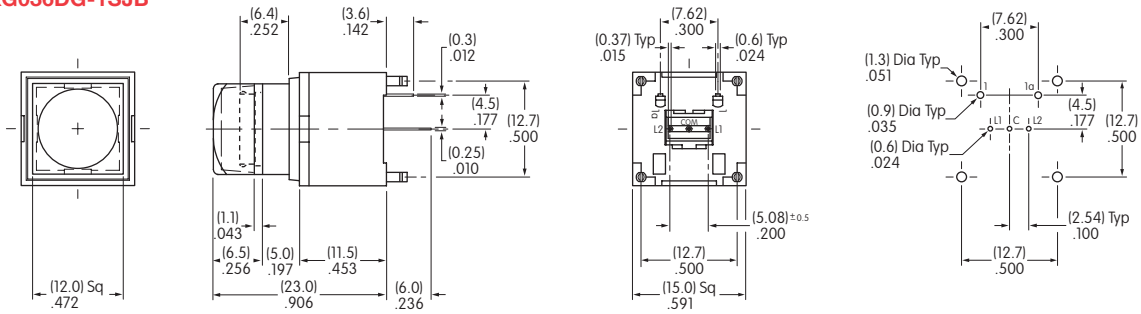

Typical Switch Dimensions for Discontinued Amber/Blue Bicolor LED

12.0mm Square Cap with Amber/Blue LED

Footprint

KP0115ANAKG036DG-1SJB

15.0mm Square Cap with Amber/Blue LED

Footprint

KP0115ANBKG036DG-2SJB

17.4mm Square Cap with Amber/Blue LED