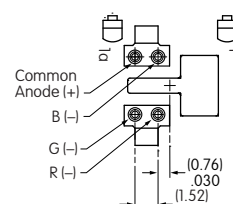

Caps for Alternating Legends to be Discontinued