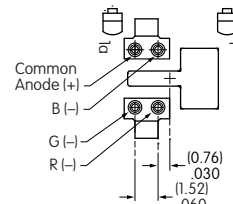

Typical Switch Dimensions for Alternate RGB LED with 4 Pins

12.0mm Square Cap with RGB LED

KP0115ANAKG03RGBP-1SJB

Terminal Detail

Footprint

15.0mm Square Cap with RGB LED

KP0115ANBKG03RGBP-2SJB

Terminal Detail