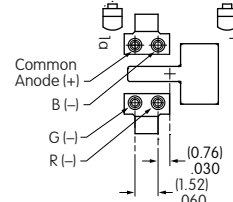

Terminal Detail