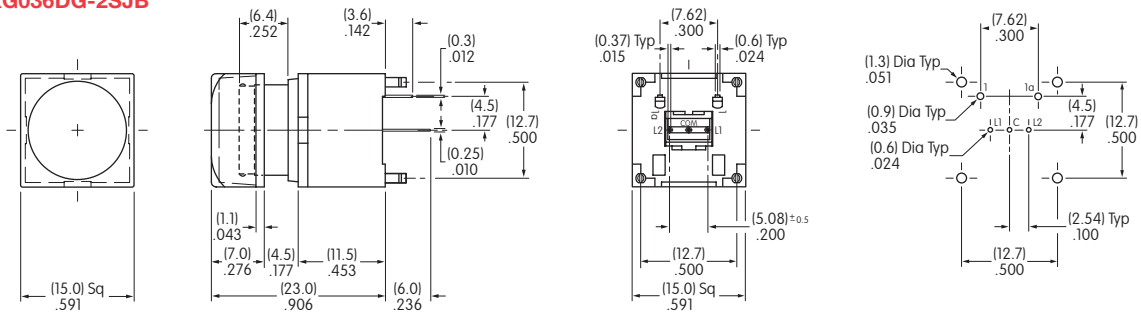

Typical Switch Dimensions for Discontinued Amber/Blue Bicolor LED

12.0mm Square Cap with Amber/Blue LED

Footprint

KP0115ANAKG036DG-1SJB

15.0mm Square Cap with Amber/Blue LED

Footprint

KP0115ANBKG036DG-2SJB

17.4mm Square Cap with Amber/Blue LED