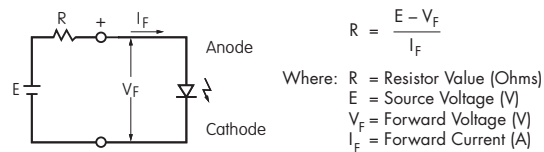

Change Notice

KP Series

Discontinuation of KP Series Illuminated Pushbuttons with Super Bright Amber/Blue Bicolor LEDs

Type of Change:

- ☒ Engineering   ☐ Part Number
- ☐ Product   ☐ Appearance

2. The KP Series Illuminated Pushbuttons with Amber/Blue Bicolor LEDs will be discontinued, including standard and custom switches. The comparison of the LED specifications to the RGB LED as the recommended alternate is below, and comparison of typical switch dimensions are on the following two pages. Lastly, part numbers are listed for discontinued standard models, in addition to the corresponding caps with alternating legends.

LED Specifications Comparison						
The electrical specifications shown are determined at a basic temperature of 25°C unless stated otherwise. LEDs are an integral part of the switch and are not available separately.	Discontinued Product Bicolor Amber/Blue LED		Alternate Product Multicolor Red/Green/Blue LED			
	Colors	Amber	Blue	Red	Green	Blue
Minimum Luminous Intensity	I_V	204 mcd	113 mcd	—	—	—
Standard Luminous Intensity	I_V	340 mcd	188 mcd	—	—	—
Maximum Forward Current	I_{FM}	30mA	25mA	50mA	30mA	30mA
Typical Forward Current	I_F	20mA	20mA	15mA	16mA	10mA
Forward Voltage	V_F	2.1V	3.2V	¹ 2.0V	¹ 2.9V	¹ 2.9V
Power Peak Dissipation	P_D	75mW	100mW	100mW	80mW	80mW
Maximum Reverse Voltage	V_{RM}	4V	4V	5V	5V	5V
Wavelength at Peak Emission	λ	583 ~ 595 nm	464 ~ 476 nm	¹ 620 nm	¹ 525 nm	¹ 467 nm
Current Reduction Rate Above 25°C	ΔI_F	² 0.40 mA/°C	² 0.33 mA/°C	³ 0.75 mA/°C	³ 0.25 mA/°C	⁴ 0.22 mA/°C
Ambient Temperature Range		-25 ~ +50°C		-25 ~ +50°C		
¹ Forward Voltage & Wavelength Values are Typical Values at the Forward Current				² Values for Temperatures Greater Than 25°C		
³ Values for Temperatures Greater Than 45°C			⁴ Value for Temperatures Greater Than 40°C			

Notes