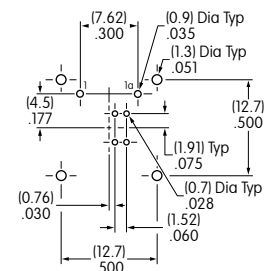

Footprint

www.nkkswitches.com • 1.877.2BUYNKK (228.9655)

7850 East Gelding Drive • Scottsdale, AZ 85260 • Telephone 480.991.0942 • Fax 480.998.1435