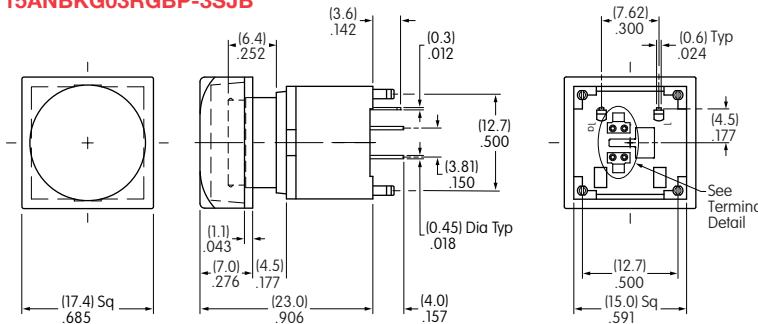

17.4mm Square Cap with RGB LED

KP0115ANBKG03RGBP-3SJB

Terminal Detail

Footprint