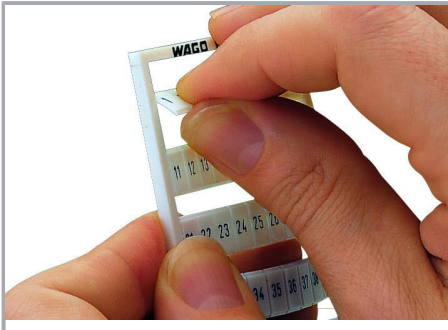

Environmental Product Compliance 793-5552

WMB marking card; as card; MARKED; +/- (50x); stretchable 5 - 5.2 mm; Horizontal marking; snap-on type; white

Installation Notes

Application

Separating a strip from the WMB or WMB marker card.