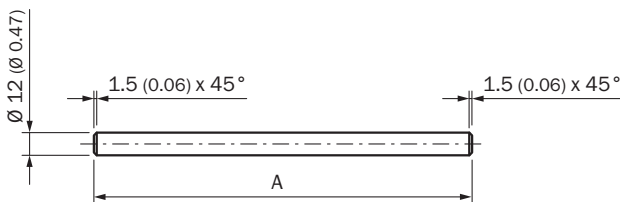

BEF-MS12G-NB

SICK
Sensor Intelligence.

Ordering information

Type	Part no.
BEF-MS12G-NB	4058915

Other models and accessories → www.sick.com/

Detailed technical data

Technical specifications

Accessory group	Universal bar clamp systems
Material	Stainless steel (1.4571)
Description	Mounting bar, straight, 300 mm, stainless steel

Dimensional drawing (Dimensions in mm (inch))

- ① BEF-MS12G-(N)A: A = 200 mm
- ② BEF-MS12G-(N)B: A = 300 mm

SICK AT A GLANCE

SICK is one of the leading manufacturers of intelligent sensors and sensor solutions for industrial applications. A unique range of products and services creates the perfect basis for controlling processes securely and efficiently, protecting individuals from accidents and preventing damage to the environment.