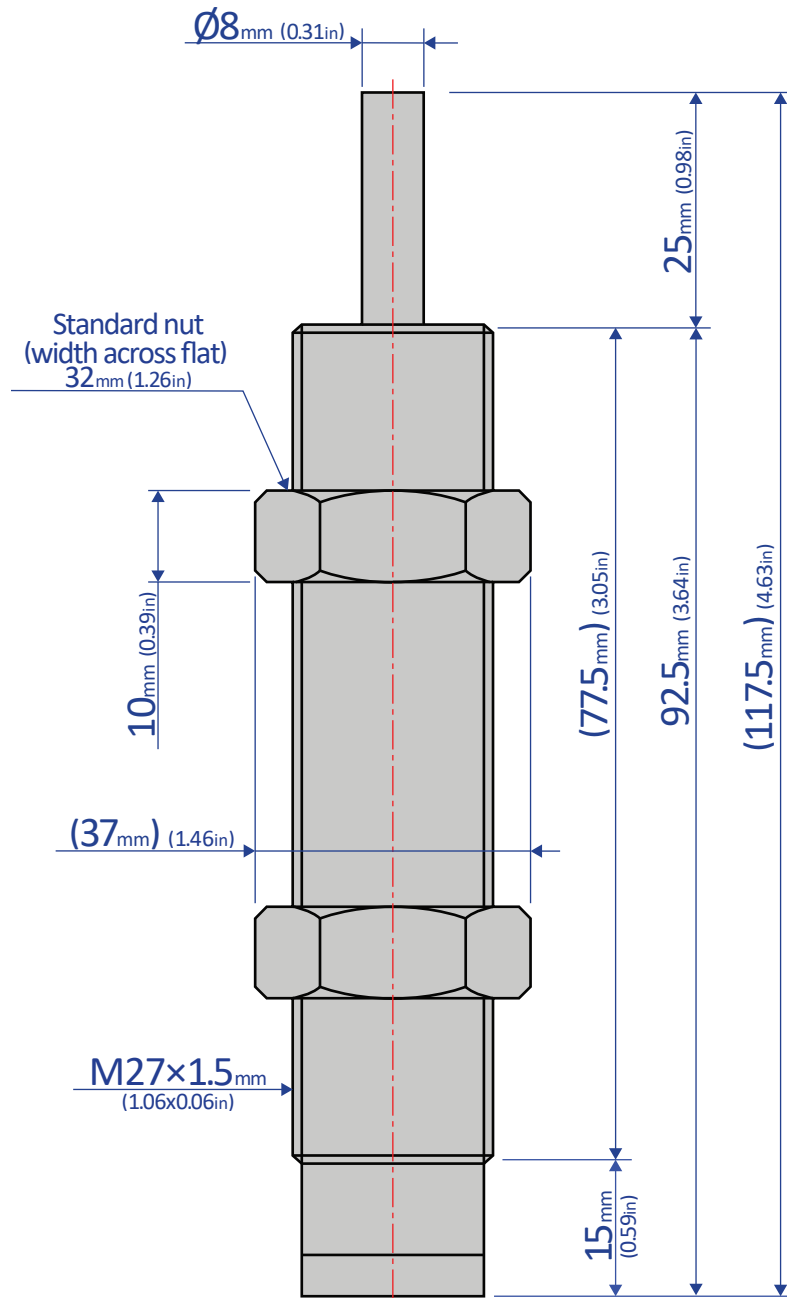

FK-2725M-S

SHOCK ABSORBER - FIXED

Bansbach
easylift[®]

50 West Drive • Melbourne, Florida 32904
(321) 253-1999 • www.easylift.com • www.damper.net